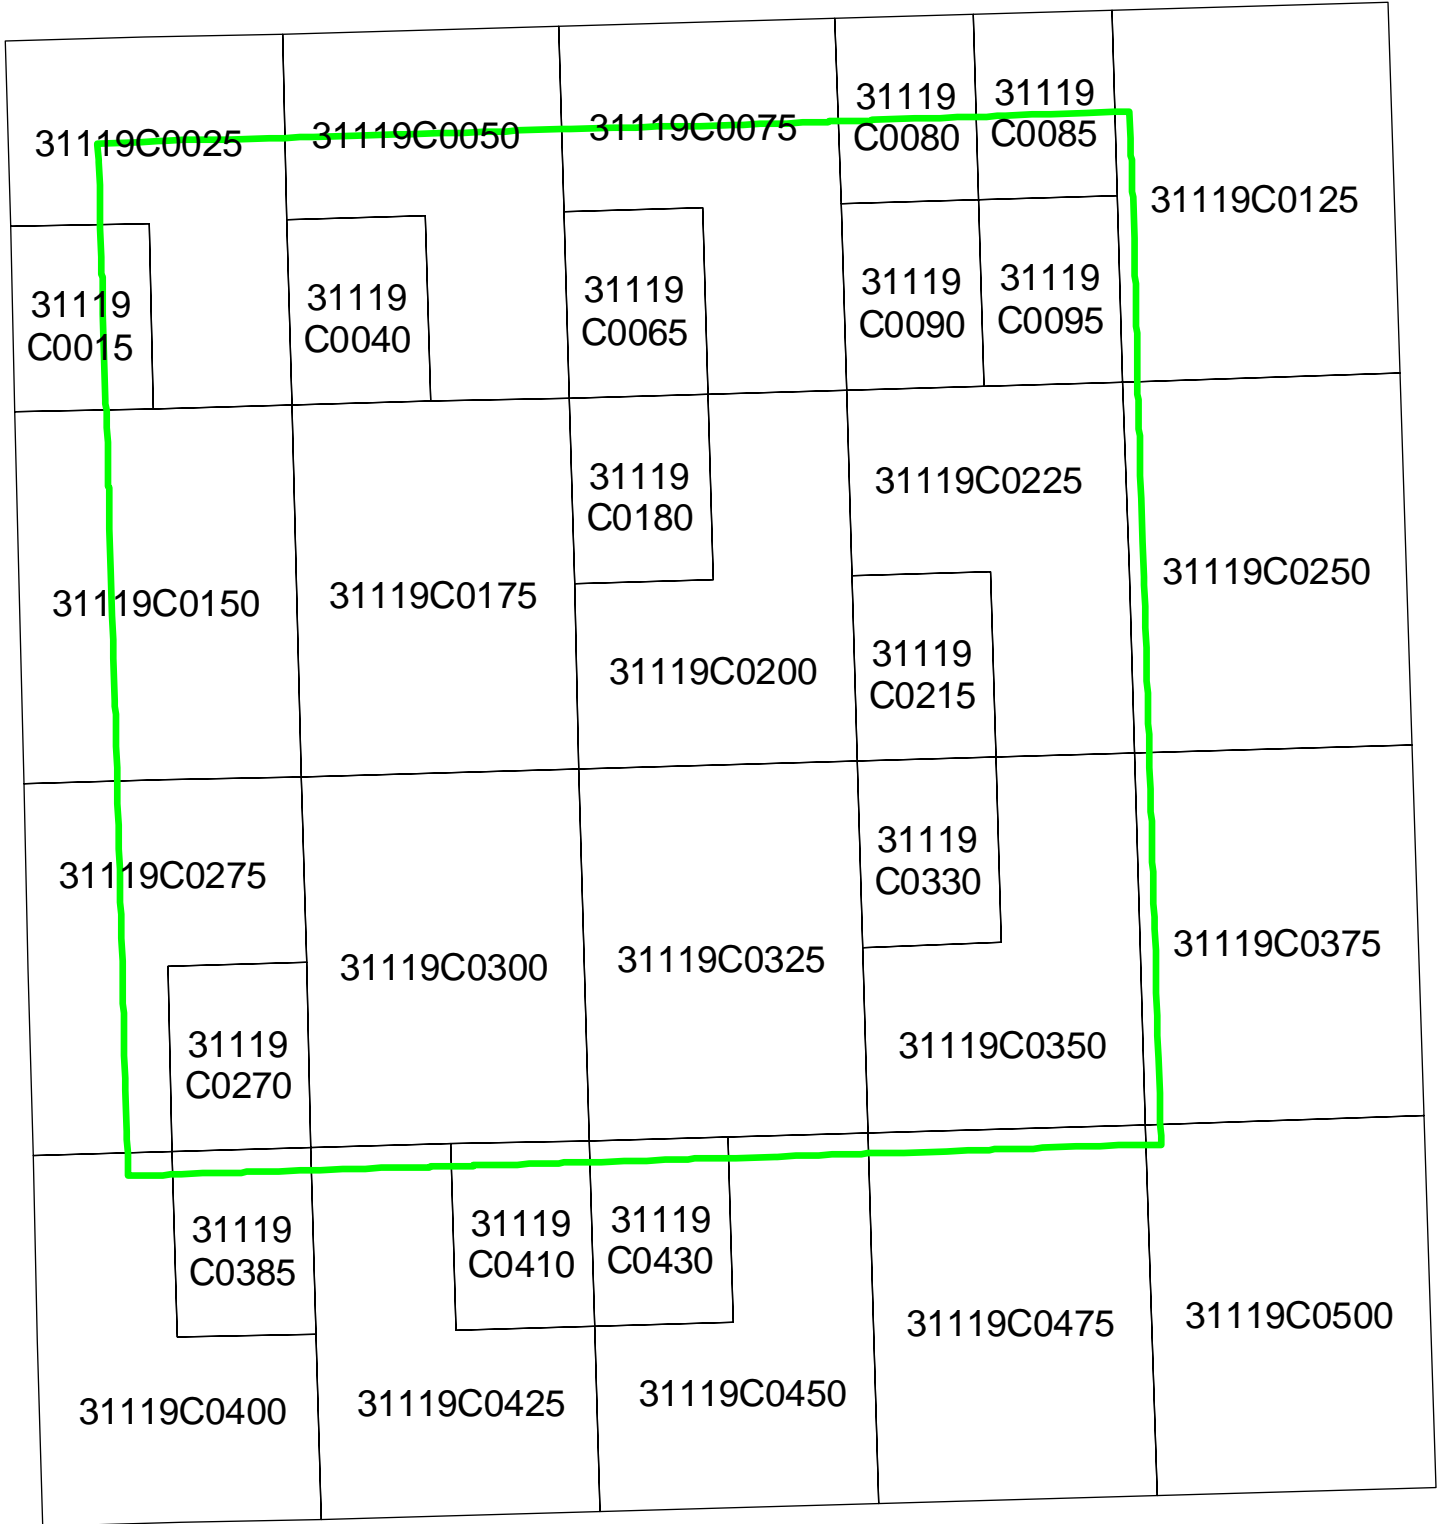

Proposed Panel Layout
Madison County, Nebraska
Map Modernization Business Plan
March 2004

Legend

- County Boundary
- Proposed Panel Layout