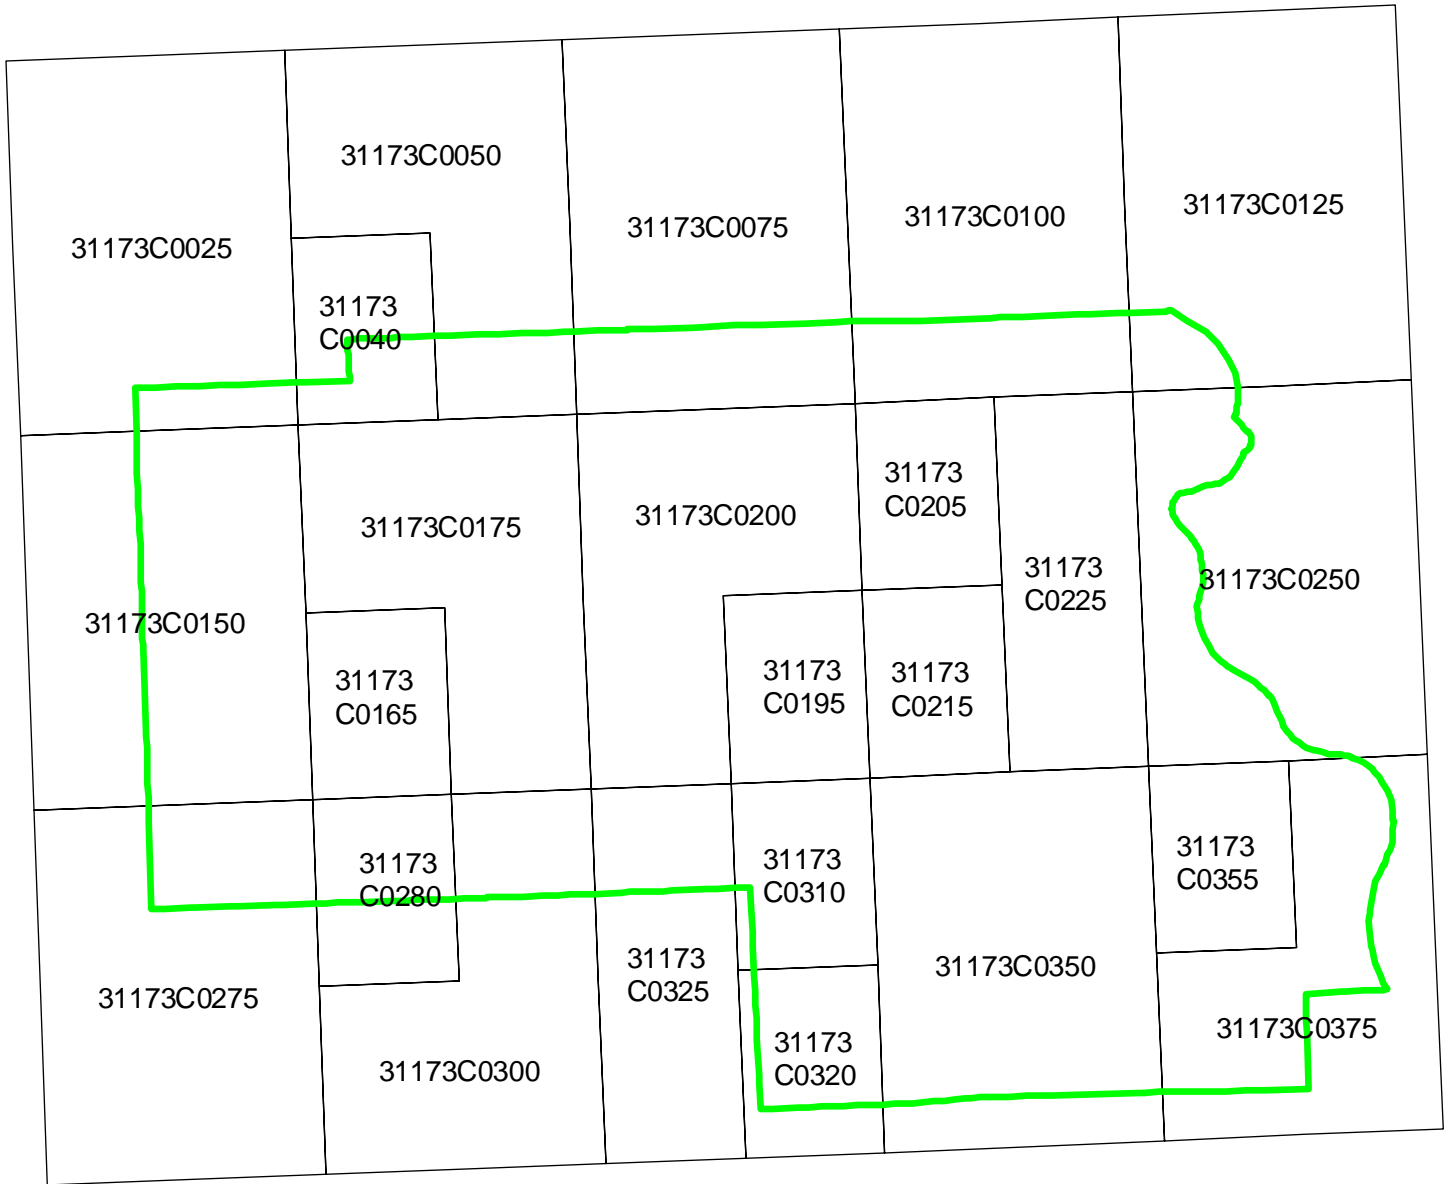

Proposed Panel Layout
Thurston County, Nebraska
Map Modernization Business Plan
March 2004

Legend

- County Boundary
- Proposed Panel Layout