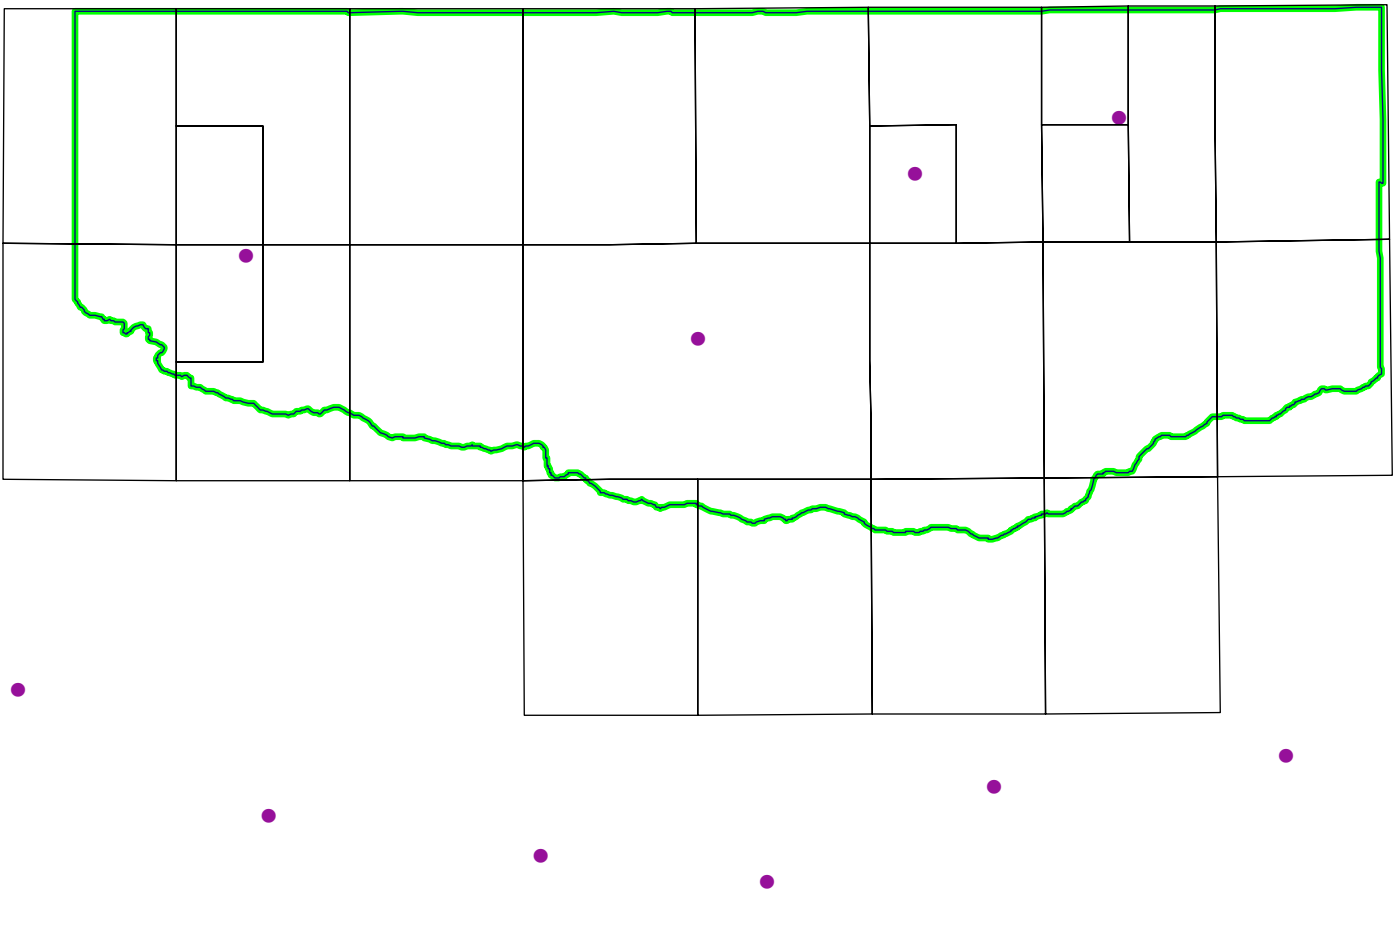

Proposed Panel Layout Keith County, Nebraska Map Modernization Business Plan March 2004

Legend

- County Boundary
- Proposed Panel Layout

Proposed Panel Layout
Keya Paha County, Nebraska
Map Modernization Business Plan
March 2004

Legend

-  County Boundary
-  Proposed Panel Layout

Proposed Panel Layout
Kimball County, Nebraska
Map Modernization Business Plan
March 2004

Legend

-  County Boundary
-  Proposed Panel Layout

Proposed Panel Layout Knox County, Nebraska Map Modernization Business Plan March 2004