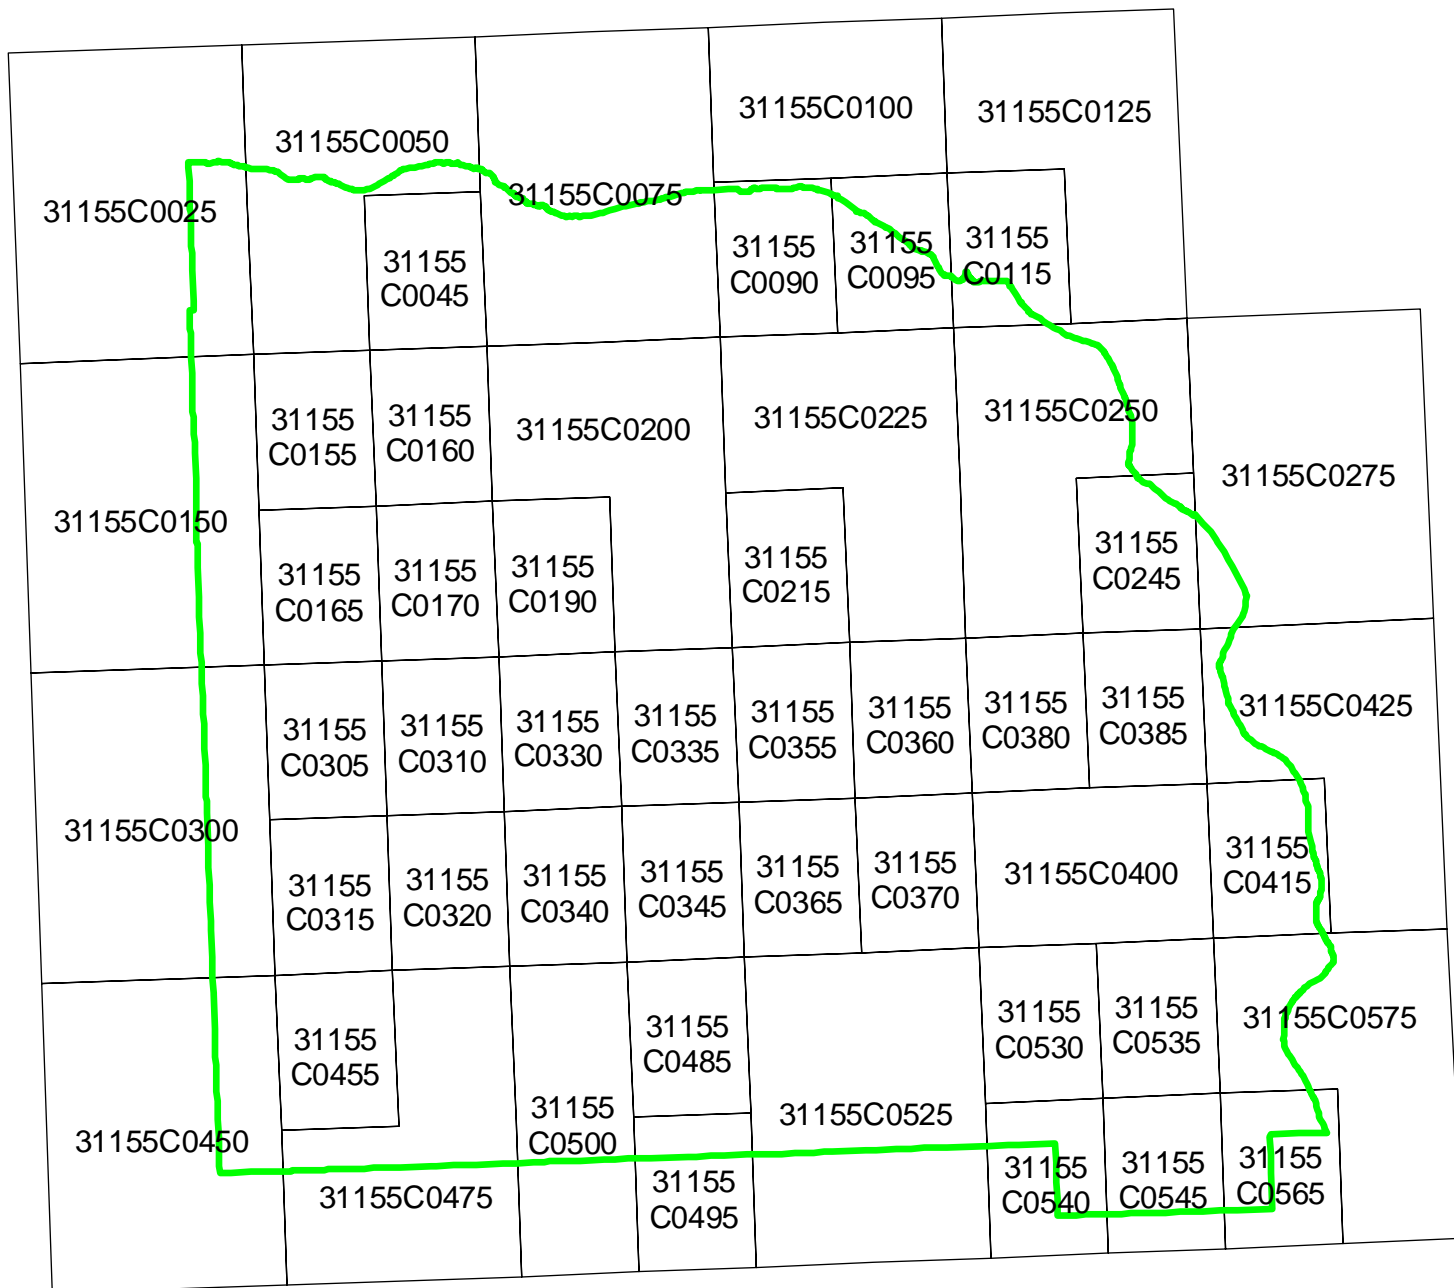

Proposed Panel Layout Saunders County, Nebraska Map Modernization Business Plan March 2004

Legend

- County Boundary
- Proposed Panel Layout