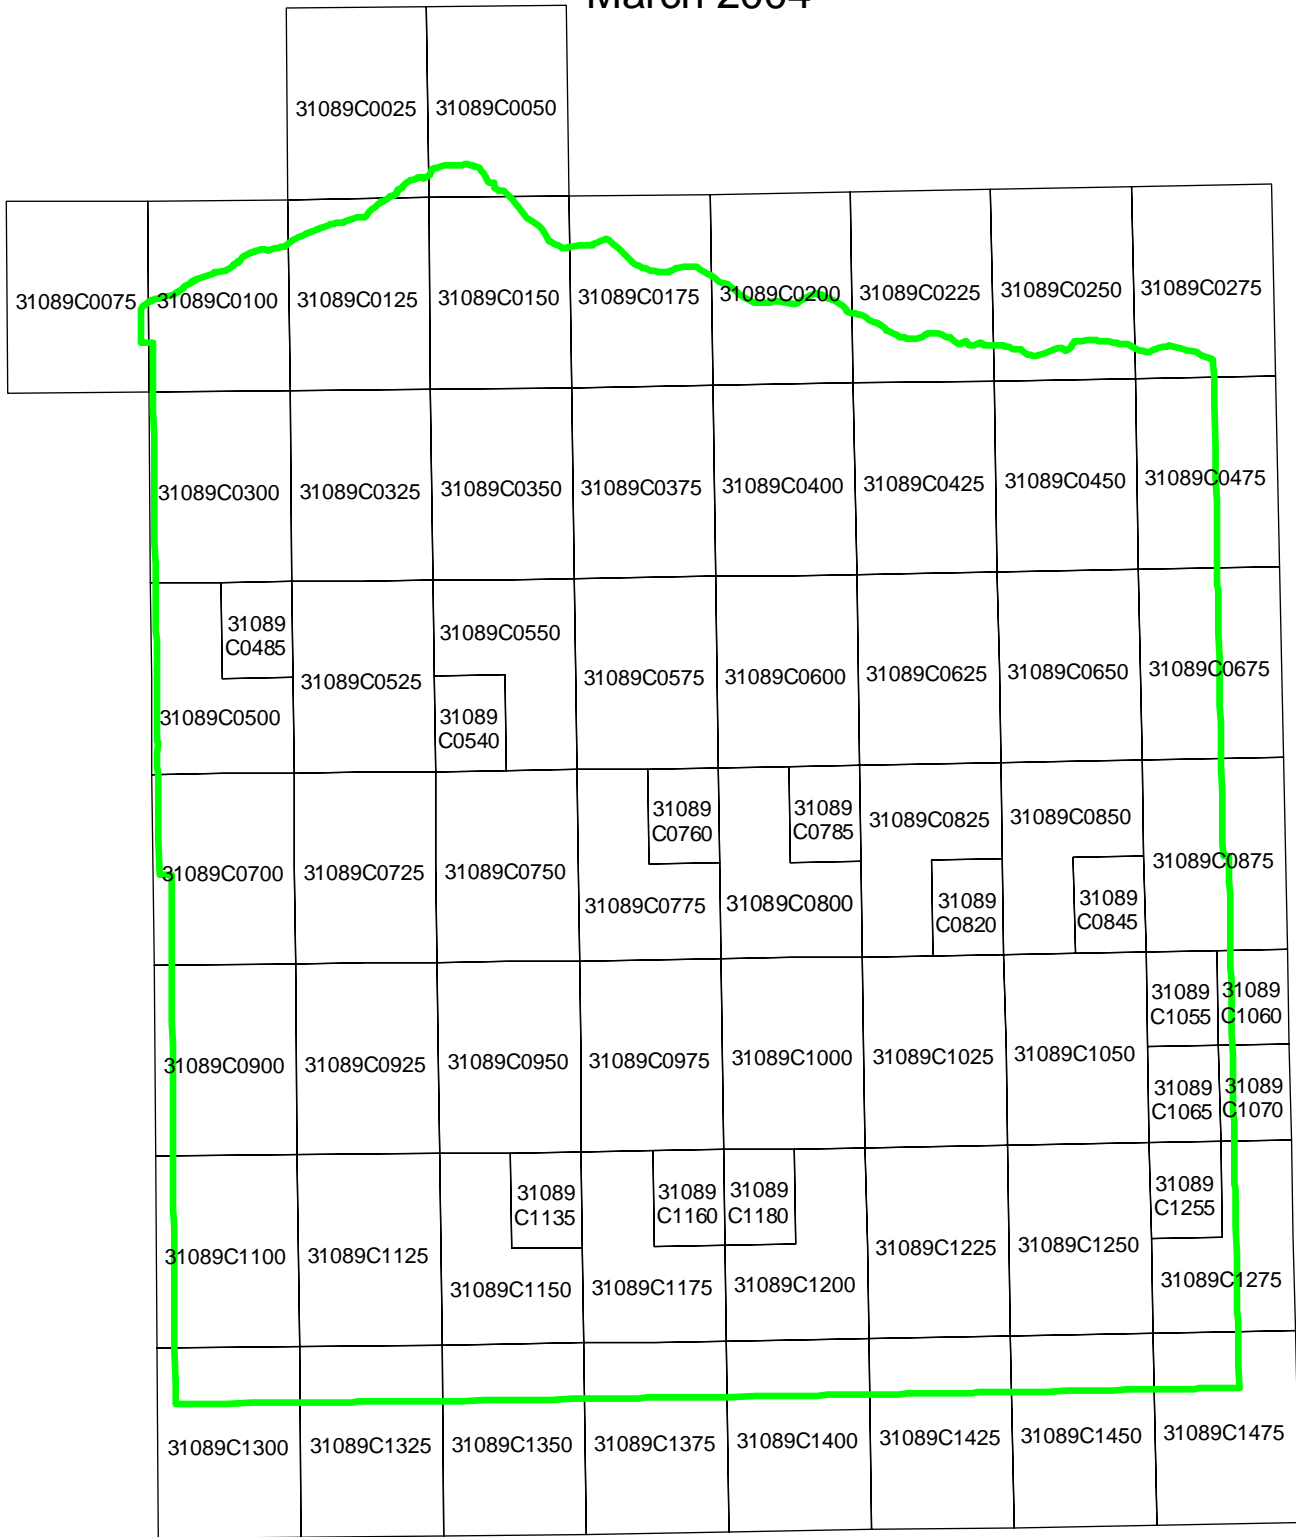

Legend

-  County Boundary
-  Proposed Panel Layout

Proposed Panel Layout
 Hamilton County, Nebraska
 Map Modernization Business Plan
 March 2004

Legend

-  County Boundary
-  Proposed Panel Layout

Proposed Panel Layout
 Harlan County, Nebraska
 Map Modernization Business Plan
 March 2004

Legend

-  County Boundary
-  Proposed Panel Layout

Proposed Panel Layout
 Hayes County, Nebraska
 Map Modernization Business Plan
 March 2004

Legend

-  County Boundary
-  Proposed Panel Layout

Proposed Panel Layout
 Hitchcock County, Nebraska
 Map Modernization Business Plan
 March 2004

Legend

- County Boundary
- Proposed Panel Layout

Proposed Panel Layout Holt County, Nebraska Map Modernization Business Plan March 2004

Legend

- County Boundary
- Proposed Panel Layout

Proposed Panel Layout
Hooker County, Nebraska
Map Modernization Business Plan
March 2004