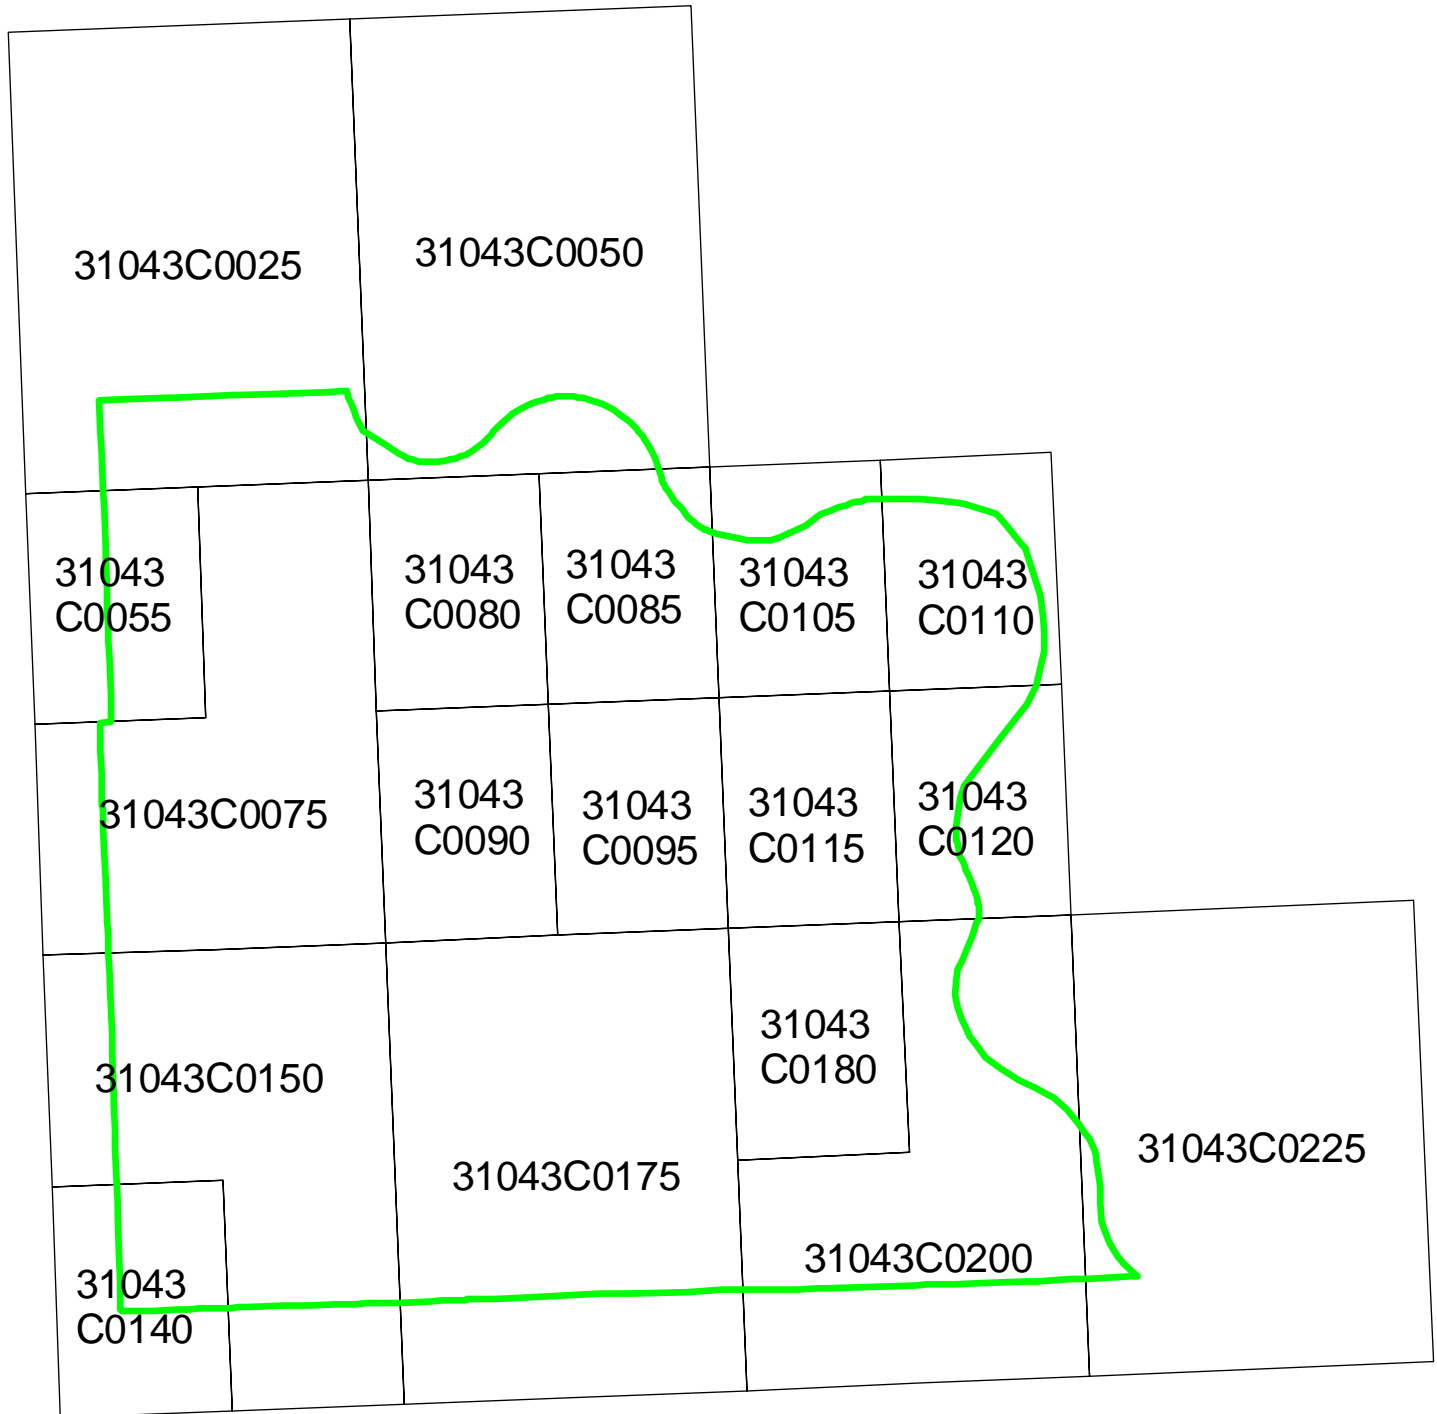

Legend

-  County Boundary
-  Proposed Panel Layout

Proposed Panel Layout Custer County, Nebraska Map Modernization Business Plan March 2004

Legend

- County Boundary
- Proposed Panel Layout

Proposed Panel Layout
Dakota County, Nebraska
Map Modernization Business Plan
March 2004

Legend

-  County Boundary
-  Proposed Panel Layout

Proposed Panel Layout Dawes County, Nebraska Map Modernization Business Plan March 2004

Legend

- County Boundary
- Proposed Panel Layout

Proposed Panel Layout Dawson County, Nebraska Map Modernization Business Plan March 2004