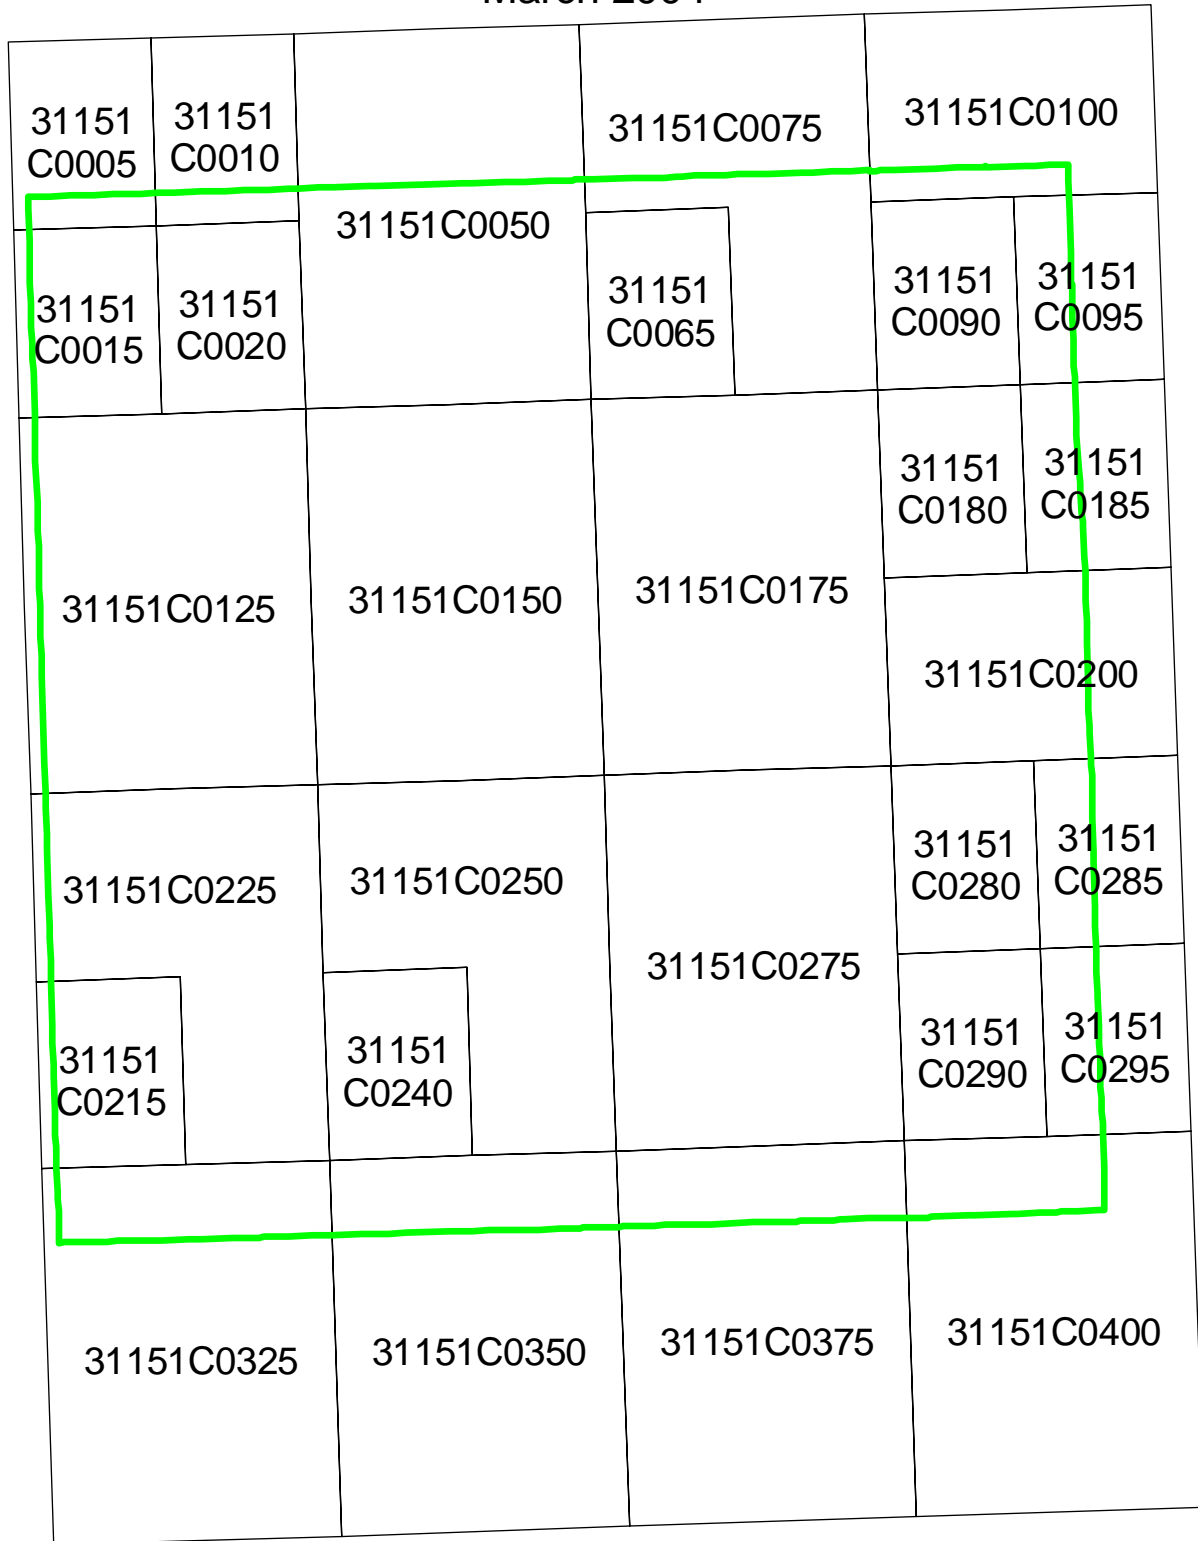

Legend

- County Boundary
- Proposed Panel Layout

Proposed Panel Layout Rock County, Nebraska Map Modernization Business Plan March 2004

Legend

- County Boundary
- Proposed Panel Layout

Proposed Panel Layout
Saline County, Nebraska
Map Modernization Business Plan
March 2004