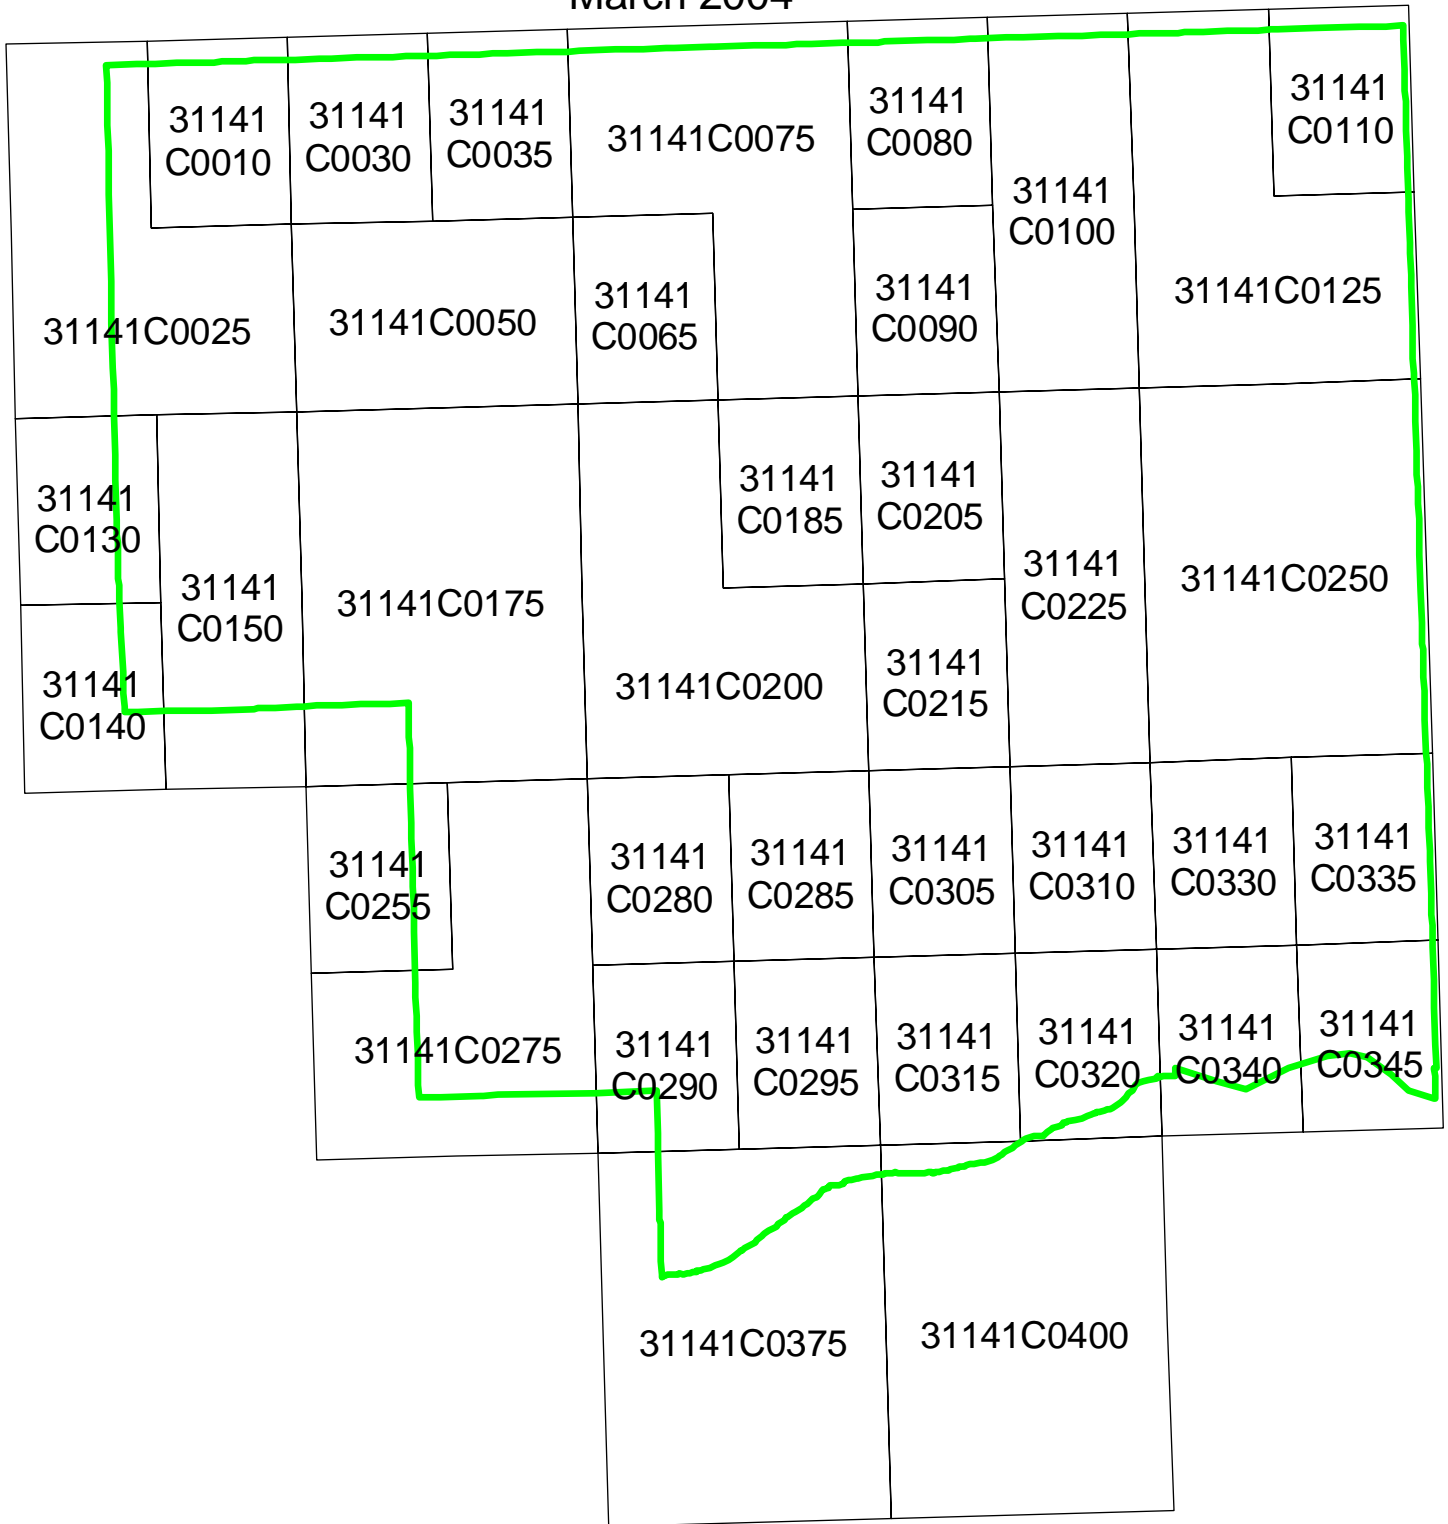

Proposed Panel Layout
Platte County, Nebraska
Map Modernization Business Plan
March 2004

Legend

- County Boundary
- Proposed Panel Layout