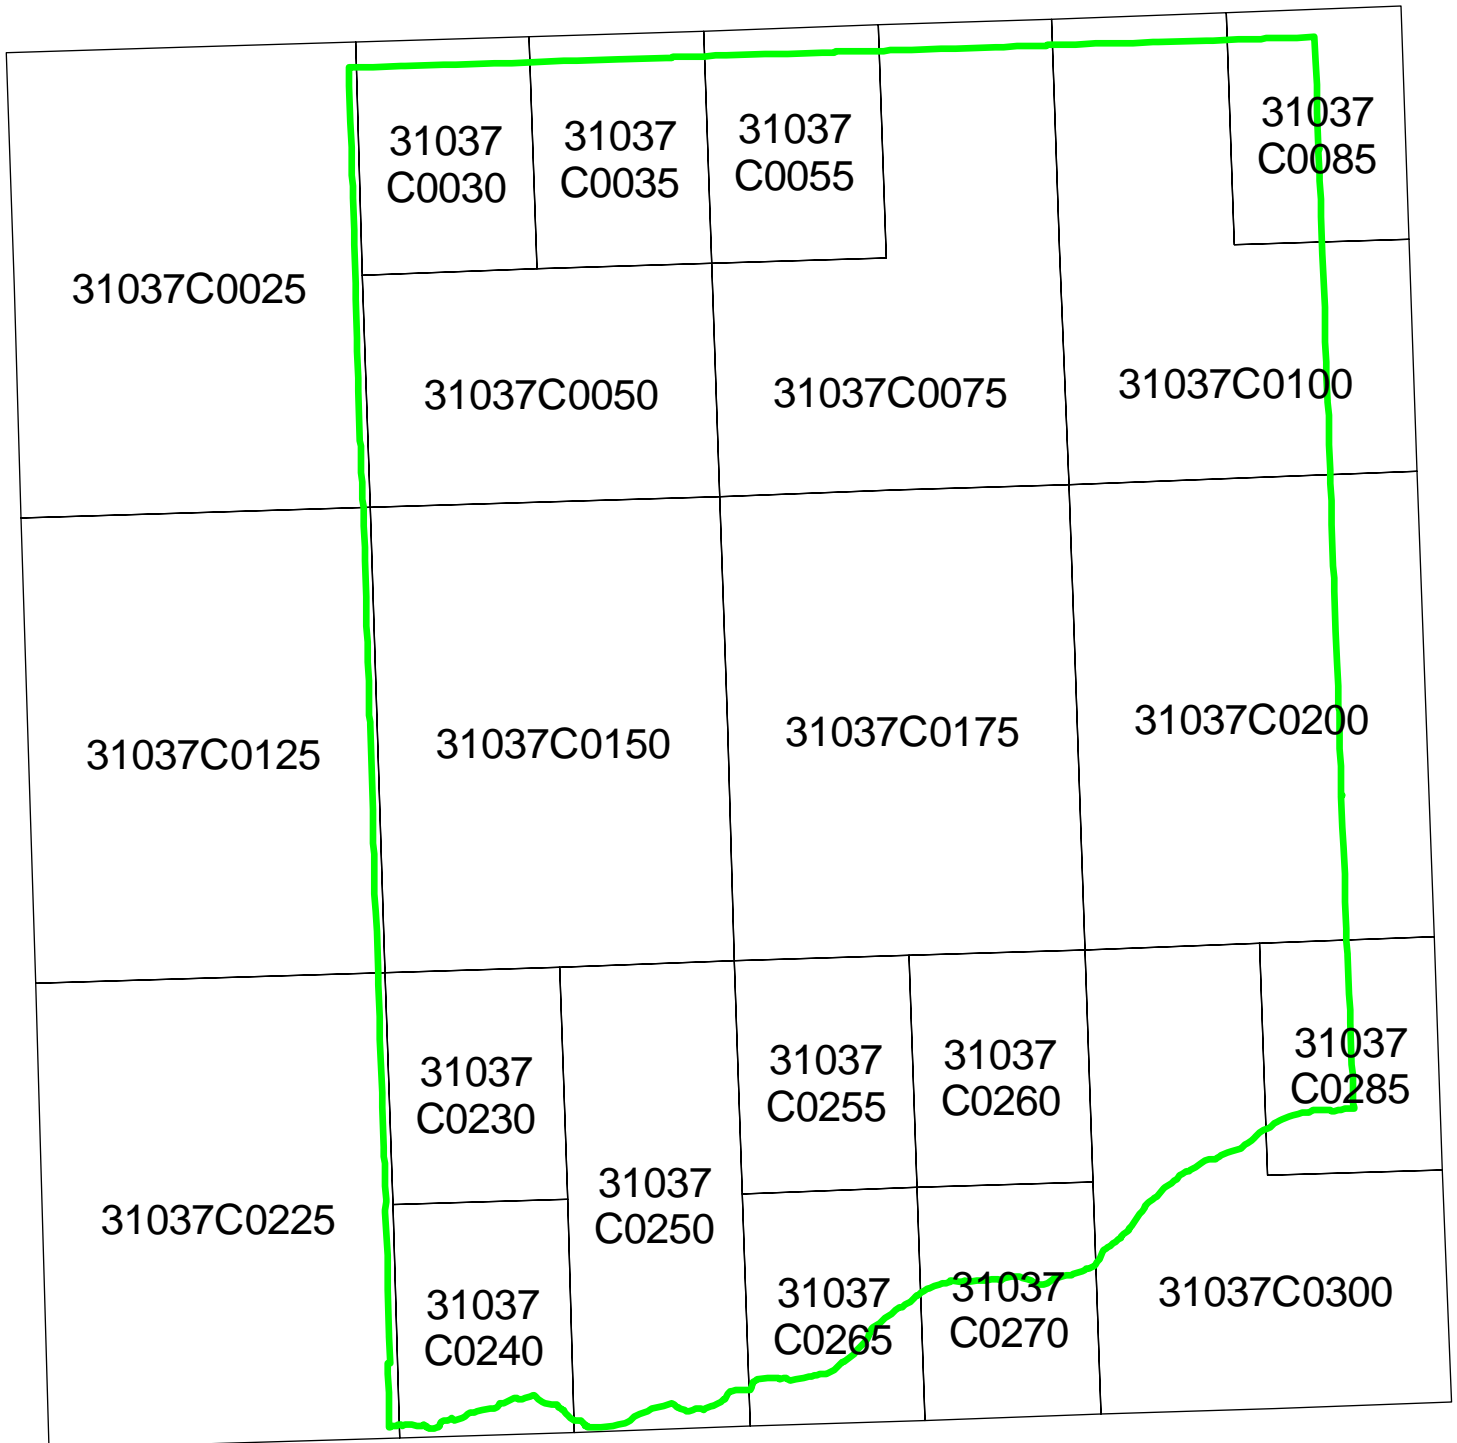

Legend

-  County Boundary
-  Proposed Panel Layout

Proposed Panel Layout Chase County, Nebraska Map Modernization Business Plan March 2004

Legend

- County Boundary
- Proposed Panel Layout

Proposed Panel Layout Cherry County, Nebraska Map Modernization Business Plan March 2004

Legend

- County Boundary
- Proposed Panel Layout

Proposed Panel Layout Cheyenne County, Nebraska Map Modernization Business Plan March 2004

Legend

-  County Boundary
-  Proposed Panel Layout

Proposed Panel Layout
Clay County, Nebraska
Map Modernization Business Plan
March 2004

Legend

-  County Boundary
-  Proposed Panel Layout

Proposed Panel Layout
Colfax County, Nebraska
Map Modernization Business Plan
March 2004

Legend

-  County Boundary
-  Proposed Panel Layout

Proposed Panel Layout
 Cuming County, Nebraska
 Map Modernization Business Plan
 March 2004

Legend

-  County Boundary
-  Proposed Panel Layout

Proposed Panel Layout Custer County, Nebraska Map Modernization Business Plan March 2004

Legend

- County Boundary
- Proposed Panel Layout

Proposed Panel Layout
Dakota County, Nebraska
Map Modernization Business Plan
March 2004