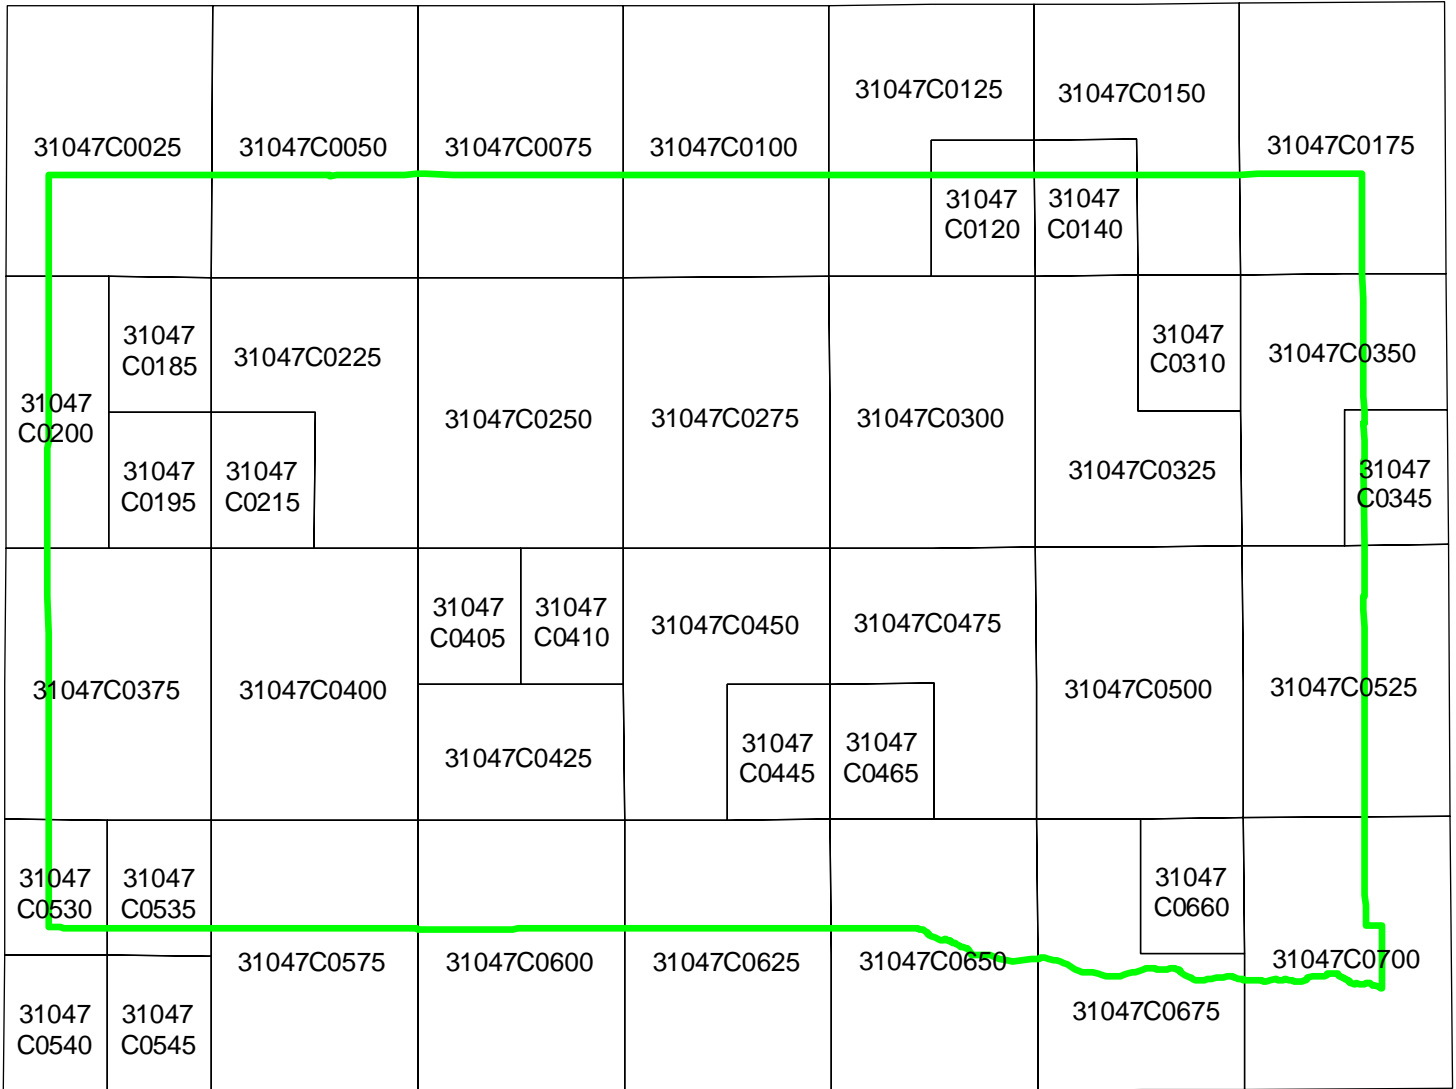

Legend

-  County Boundary
-  Proposed Panel Layout

Proposed Panel Layout Custer County, Nebraska Map Modernization Business Plan March 2004

Legend

- County Boundary
- Proposed Panel Layout

Proposed Panel Layout
Dakota County, Nebraska
Map Modernization Business Plan
March 2004

Legend

-  County Boundary
-  Proposed Panel Layout

Proposed Panel Layout Dawes County, Nebraska Map Modernization Business Plan March 2004

Legend

- County Boundary
- Proposed Panel Layout

Proposed Panel Layout Dawson County, Nebraska Map Modernization Business Plan March 2004

Legend

- County Boundary
- Proposed Panel Layout

Proposed Panel Layout
Deuel County, Nebraska
Map Modernization Business Plan
March 2004

Legend

-  County Boundary
-  Proposed Panel Layout

Proposed Panel Layout
 Dixon County, Nebraska
 Map Modernization Business Plan
 March 2004