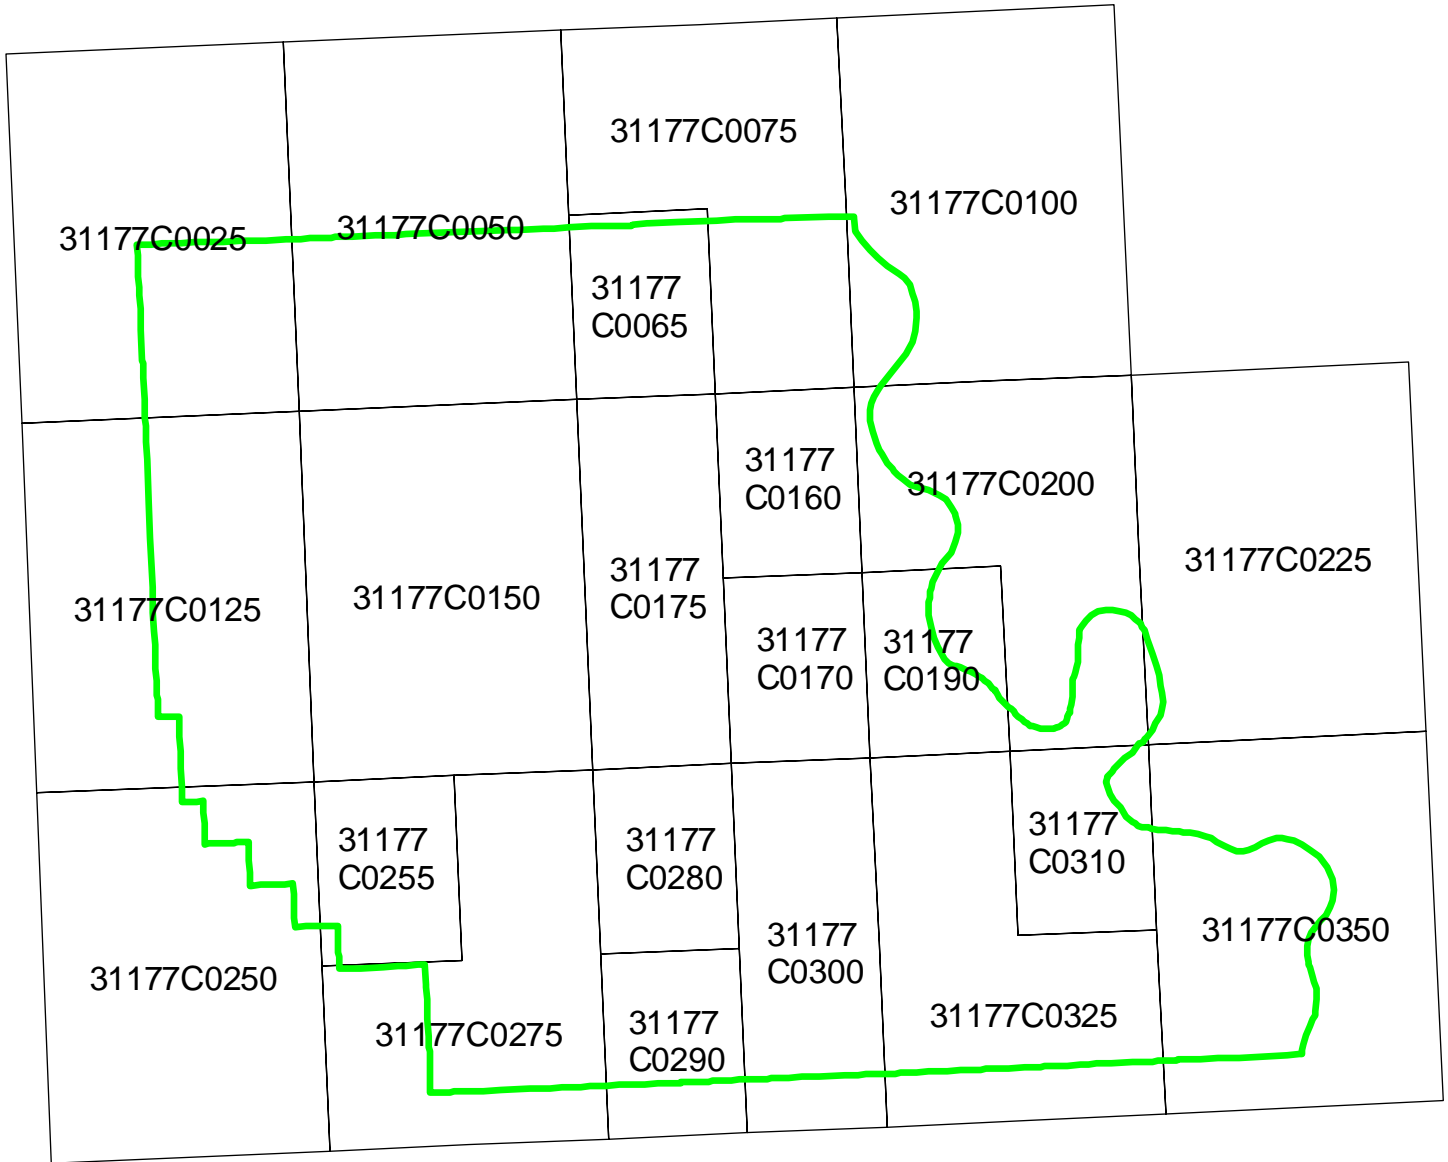

Proposed Panel Layout
Washington County, Nebraska
Map Modernization Business Plan
March 2004

Legend

- County Boundary
- Proposed Panel Layout