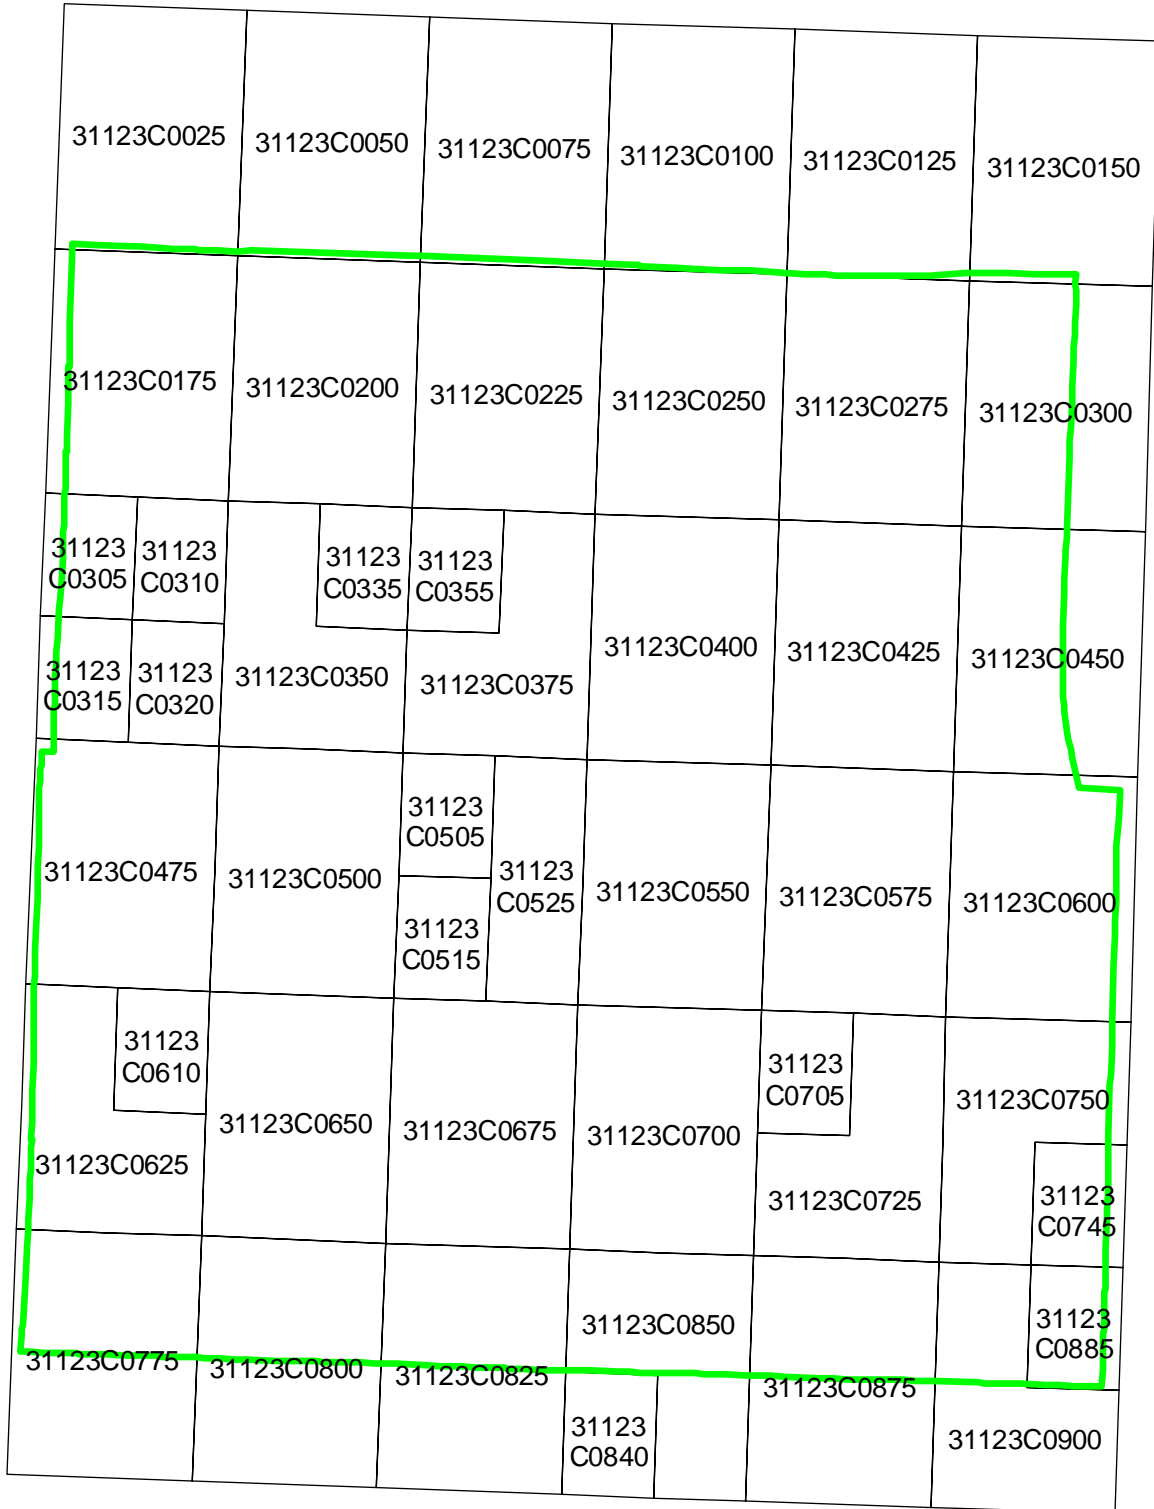

Legend

-  County Boundary
-  Proposed Panel Layout

Proposed Panel Layout
Merrick County, Nebraska
Map Modernization Business Plan
March 2004

Legend

-  County Boundary
-  Proposed Panel Layout

Proposed Panel Layout Morrill County, Nebraska Map Modernization Business Plan March 2004