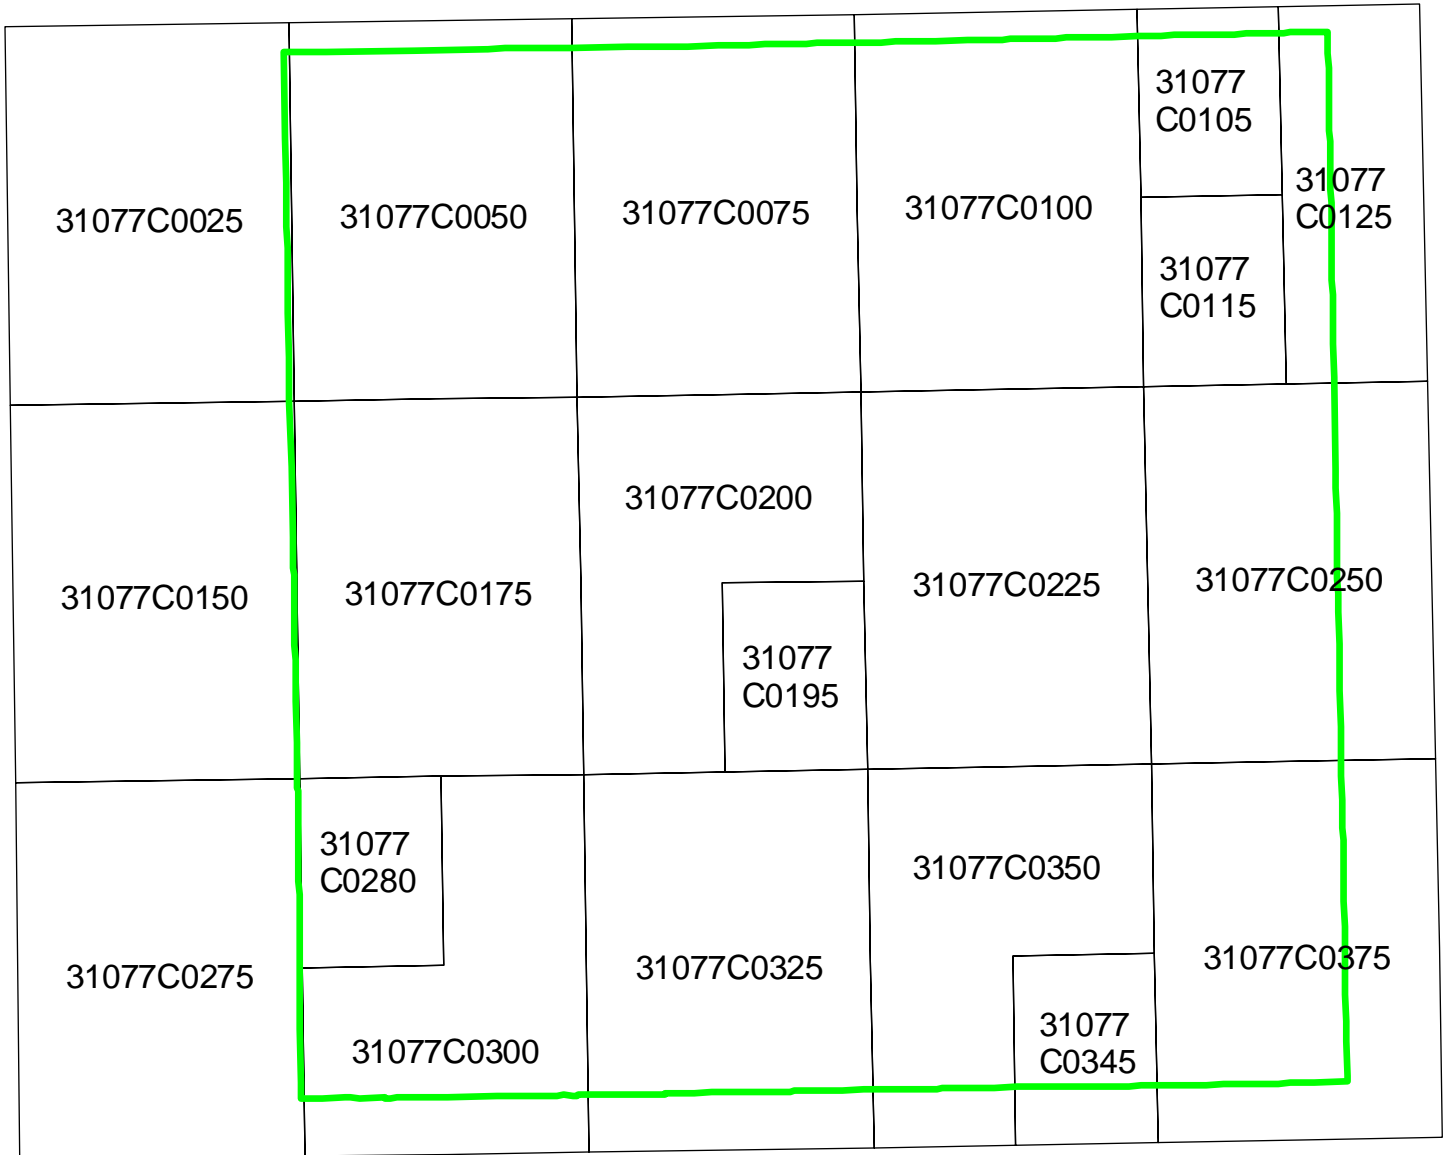

Proposed Panel Layout
 Gosper County, Nebraska
 Map Modernization Business Plan
 March 2004

Legend

- County Boundary
- Proposed Panel Layout

Proposed Panel Layout
 Grant County, Nebraska
 Map Modernization Business Plan
 March 2004

Legend

-  County Boundary
-  Proposed Panel Layout

Proposed Panel Layout
 Greeley County, Nebraska
 Map Modernization Business Plan
 March 2004

Legend

- County Boundary
- Proposed Panel Layout

Proposed Panel Layout
Hall County, Nebraska
Map Modernization Business Plan
March 2004