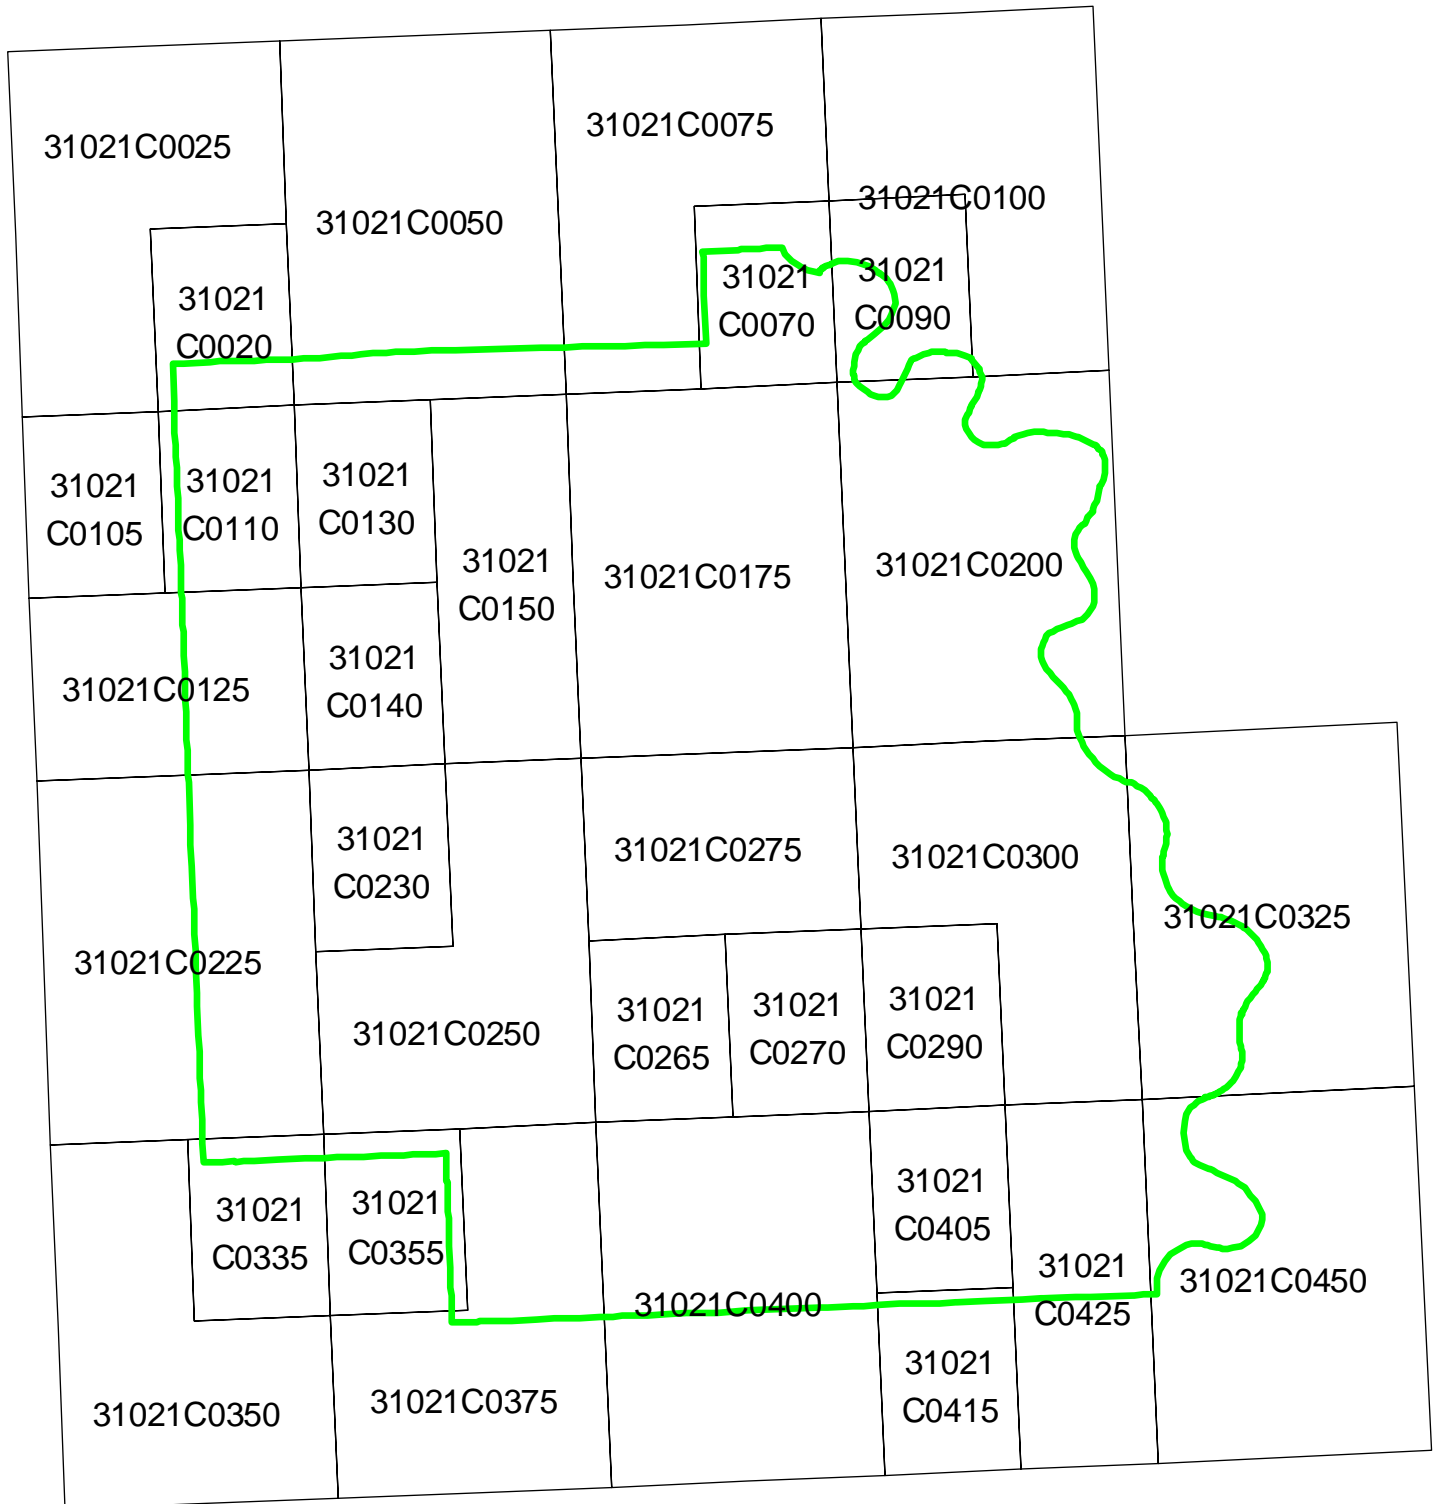

Legend

-  County Boundary
-  Proposed Panel Layout

Proposed Panel Layout
Boone County, Nebraska
Map Modernization Business Plan
March 2004

Legend

-  County Boundary
-  Proposed Panel Layout

Proposed Panel Layout Box Butte County, Nebraska Map Modernization Business Plan March 2004

Legend

-  County Boundary
-  Proposed Panel Layout

Proposed Panel Layout Boyd County, Nebraska Map Modernization Business Plan March 2004

Legend

-  County Boundary
-  Proposed Panel Layout

Proposed Panel Layout Brown County, Nebraska Map Modernization Business Plan March 2004

Legend

-  County Boundary
-  Proposed Panel Layout

Proposed Panel Layout Burt County, Nebraska Map Modernization Business Plan March 2004

Legend

-  County Boundary
-  Proposed Panel Layout

Proposed Panel Layout Butler County, Nebraska Map Modernization Business Plan March 2004