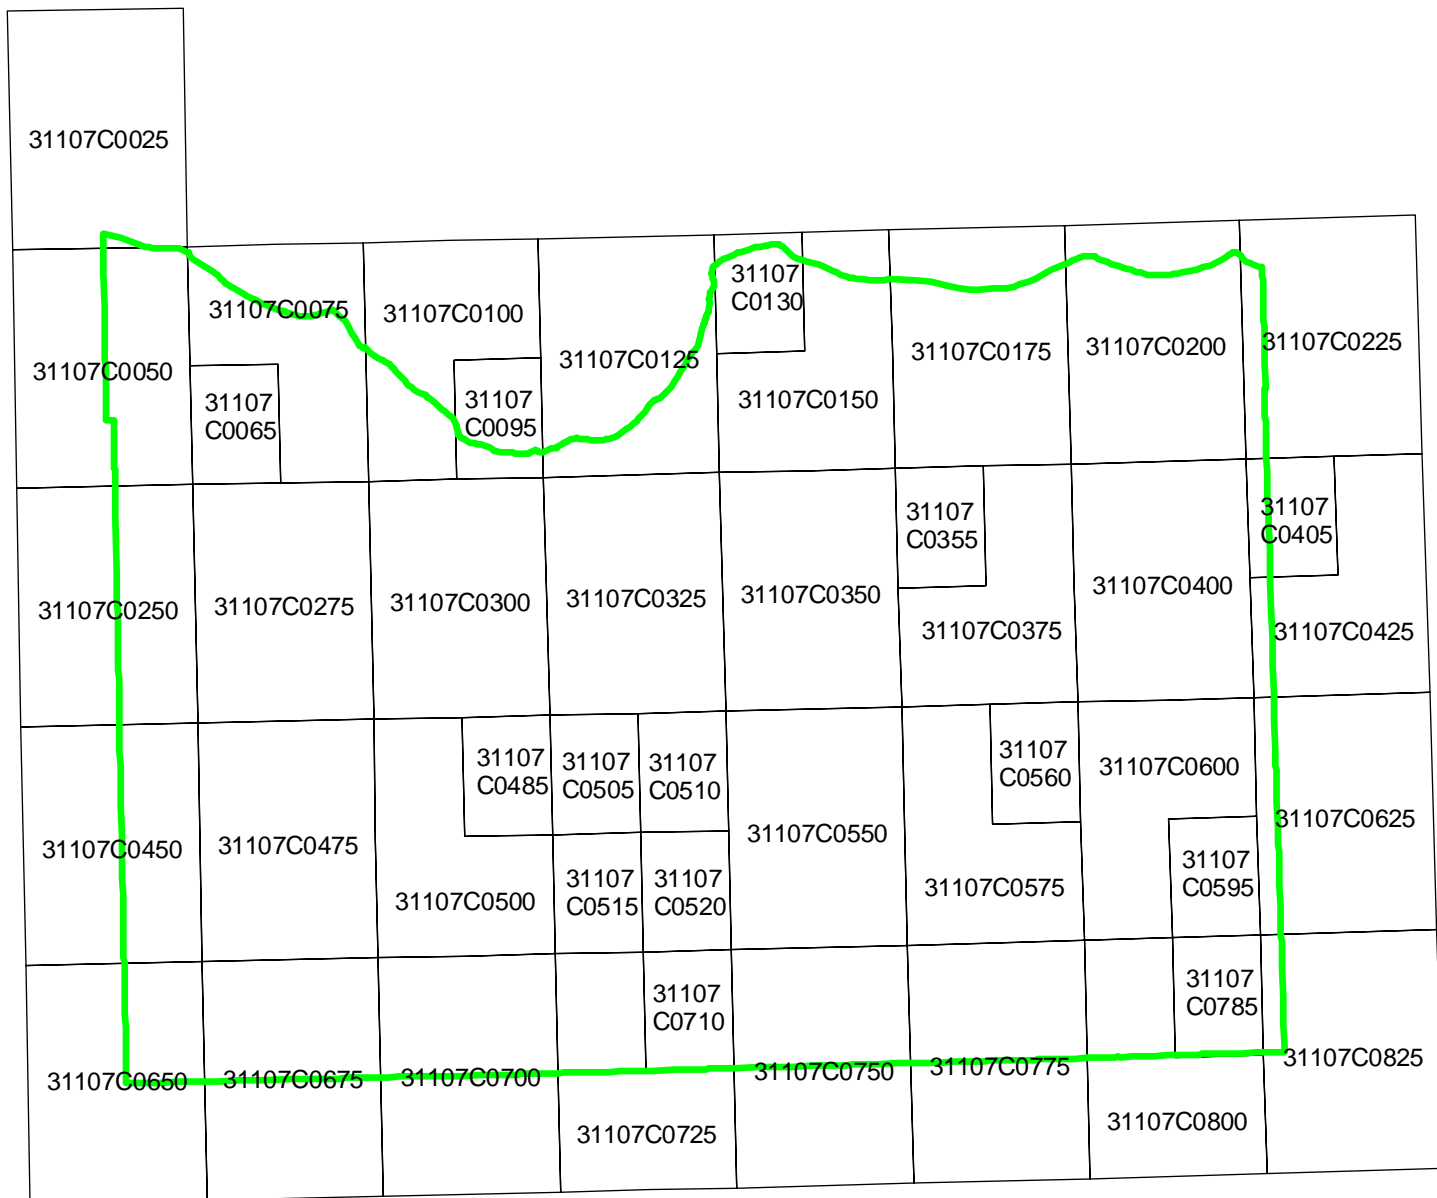

Legend

-  County Boundary
-  Proposed Panel Layout

Proposed Panel Layout
Kimball County, Nebraska
Map Modernization Business Plan
March 2004

Legend

-  County Boundary
-  Proposed Panel Layout

Proposed Panel Layout Knox County, Nebraska Map Modernization Business Plan March 2004

Legend

- County Boundary
- Proposed Panel Layout

Proposed Panel Layout
Lancaster County, Nebraska
Map Modernization Business Plan
March 2004

Lancaster County is in the
process of publication.
The panel scheme is complete.