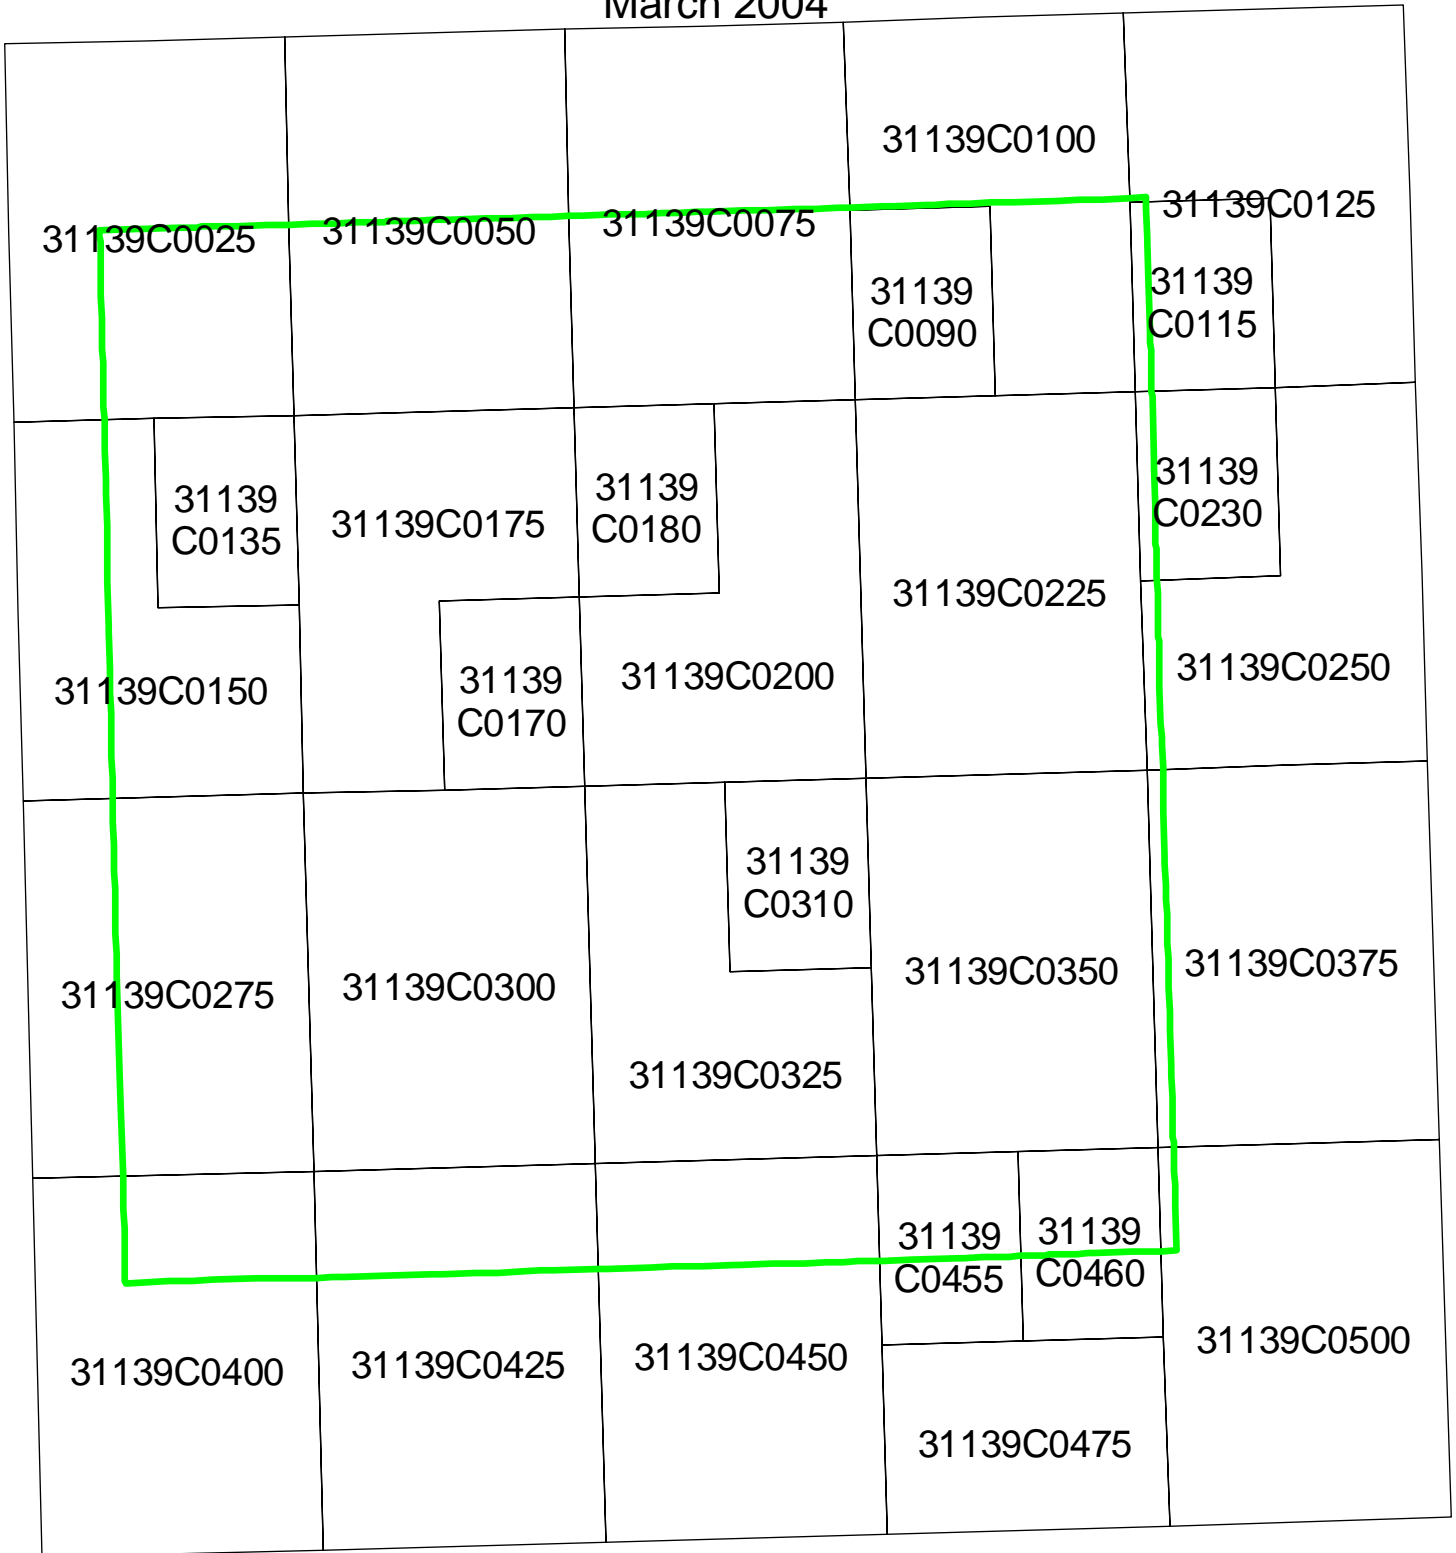

Legend

-  County Boundary
-  Proposed Panel Layout

Proposed Panel Layout
 Phelps County, Nebraska
 Map Modernization Business Plan
 March 2004

Legend

-  County Boundary
-  Proposed Panel Layout

Proposed Panel Layout
Pierce County, Nebraska
Map Modernization Business Plan
March 2004