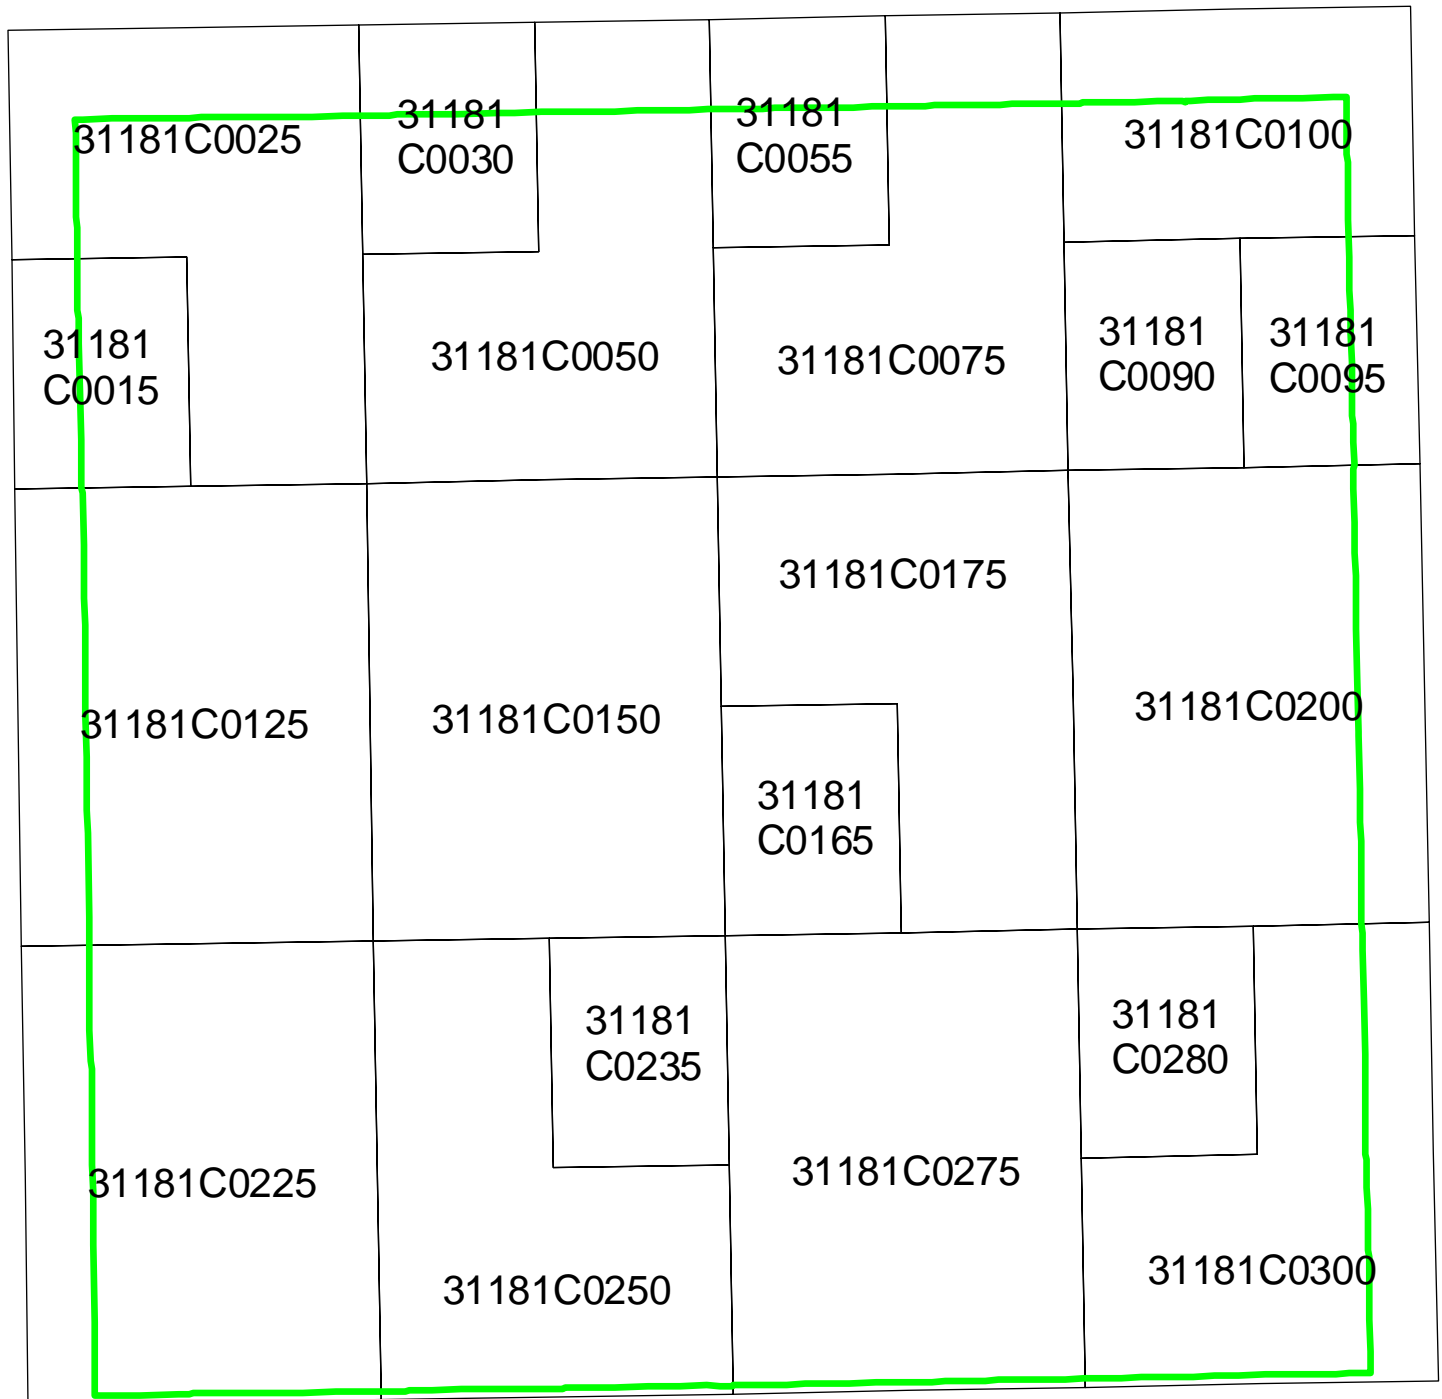

Proposed Panel Layout
Webster County, Nebraska
Map Modernization Business Plan
March 2004

Legend

- County Boundary
- Proposed Panel Layout