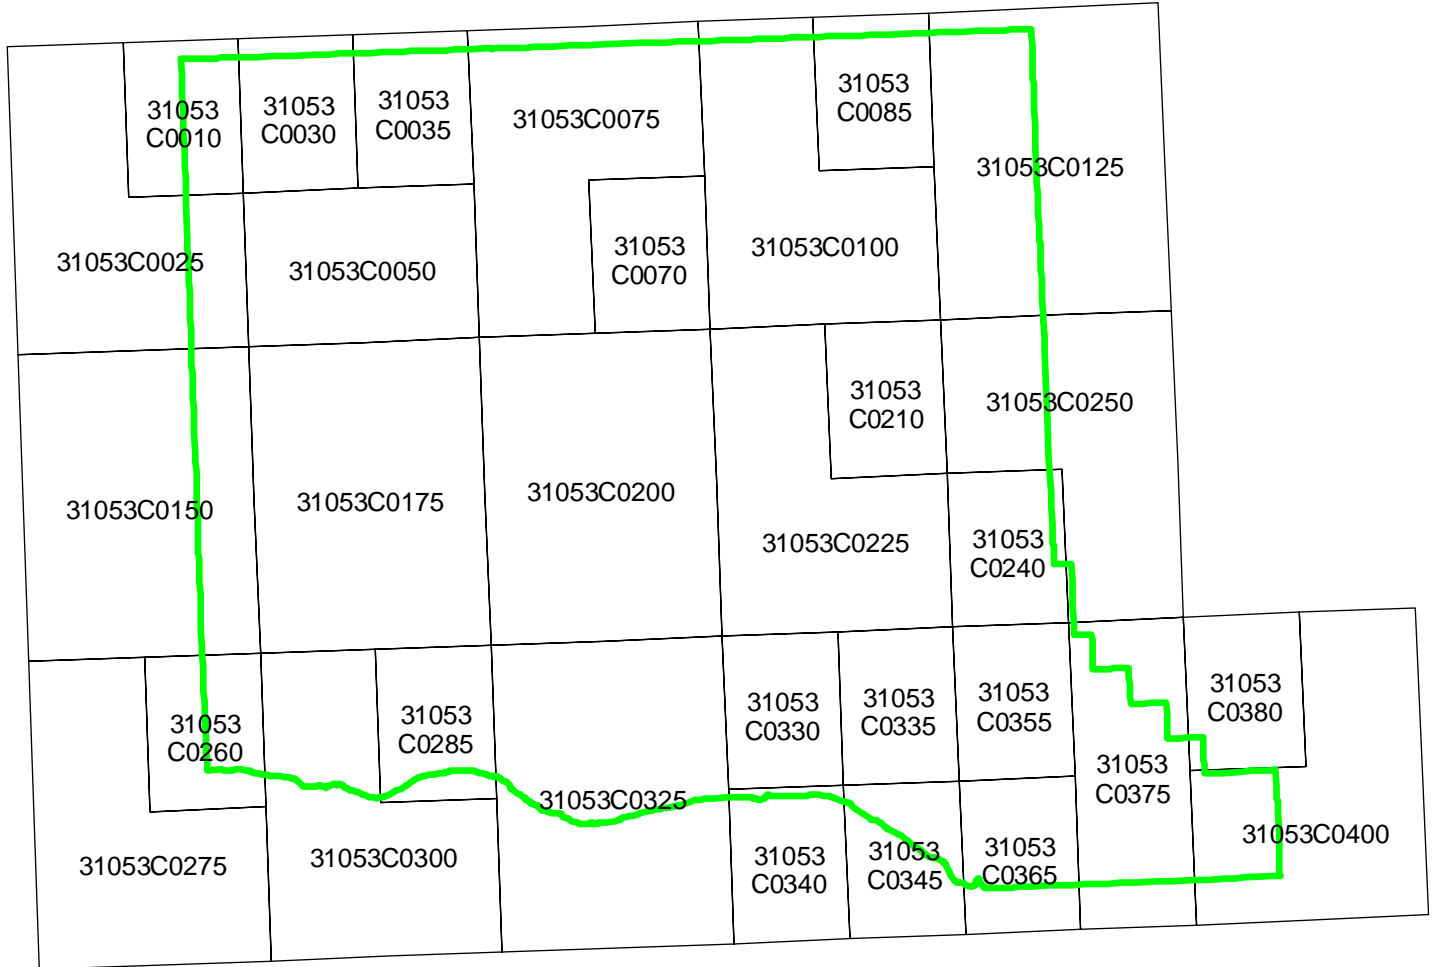

Legend

-  County Boundary
-  Proposed Panel Layout

Proposed Panel Layout Dawes County, Nebraska Map Modernization Business Plan March 2004

Legend

- County Boundary
- Proposed Panel Layout

Proposed Panel Layout Dawson County, Nebraska Map Modernization Business Plan March 2004

Legend

- County Boundary
- Proposed Panel Layout

Proposed Panel Layout
Deuel County, Nebraska
Map Modernization Business Plan
March 2004

Legend

-  County Boundary
-  Proposed Panel Layout

Proposed Panel Layout
 Dixon County, Nebraska
 Map Modernization Business Plan
 March 2004

Legend

-  County Boundary
-  Proposed Panel Layout

Proposed Panel Layout
Dodge County, Nebraska
Map Modernization Business Plan
March 2004

Legend

-  County Boundary
-  Proposed Panel Layout

Proposed Panel Layout
Douglas County, Nebraska
Map Modernization Business Plan
March 2004