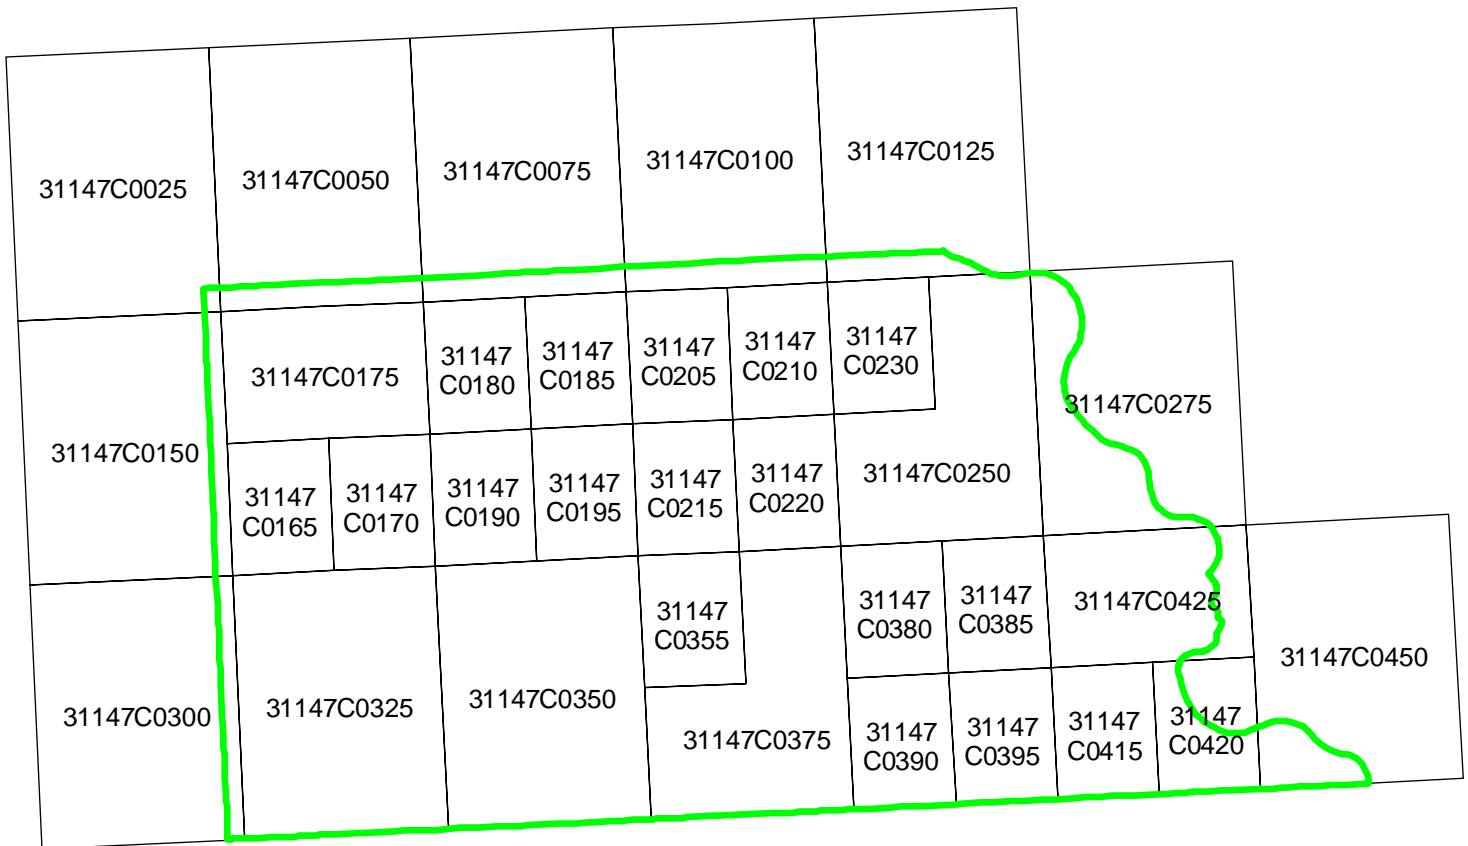

Legend

-  County Boundary
-  Proposed Panel Layout

Proposed Panel Layout Red Willow County, Nebraska Map Modernization Business Plan March 2004

Legend

- County Boundary
- Proposed Panel Layout

Proposed Panel Layout Richarson County, Nebraska Map Modernization Business Plan March 2004