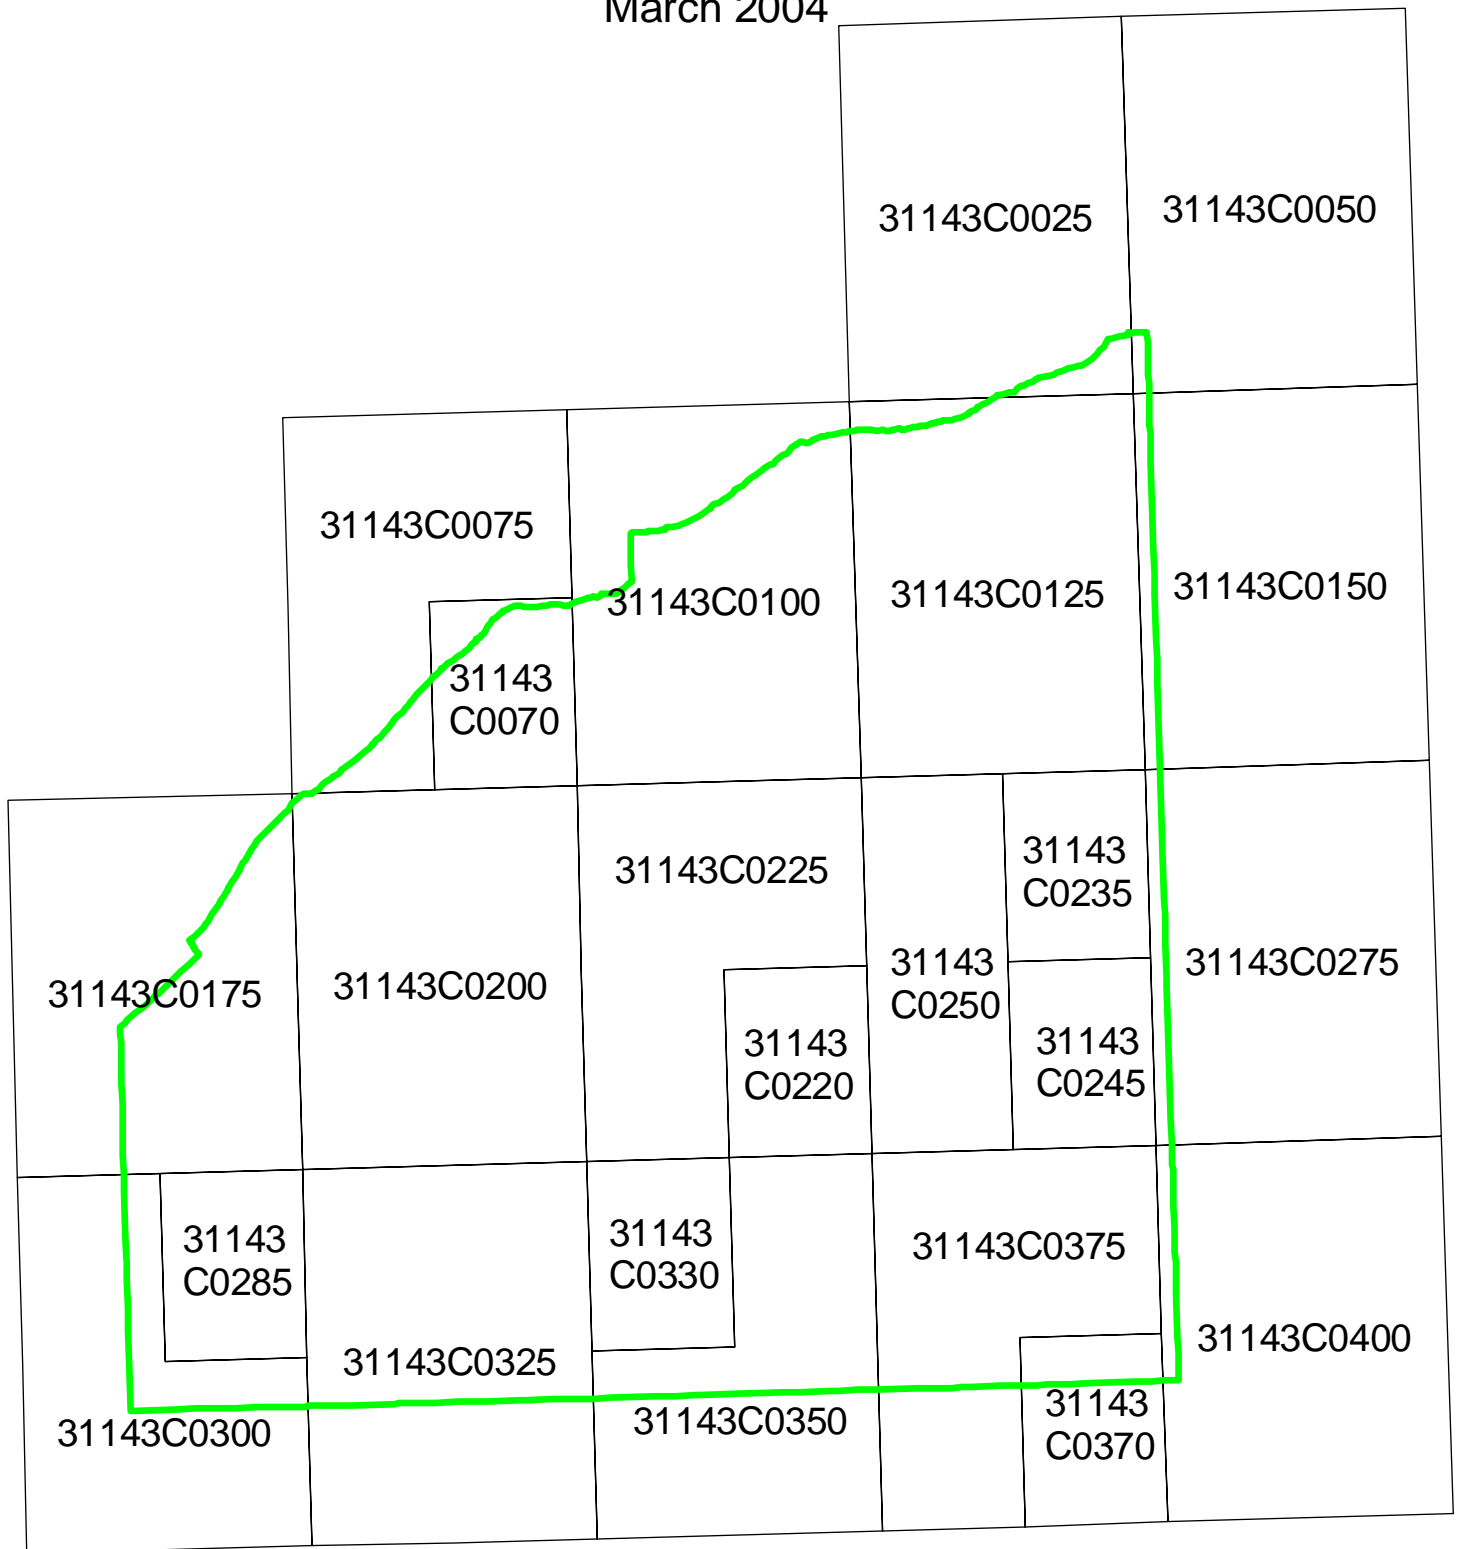

Legend

-  County Boundary
-  Proposed Panel Layout

Proposed Panel Layout
 Platte County, Nebraska
 Map Modernization Business Plan
 March 2004

Legend

- County Boundary
- Proposed Panel Layout

Proposed Panel Layout
Polk County, Nebraska
Map Modernization Business Plan
March 2004