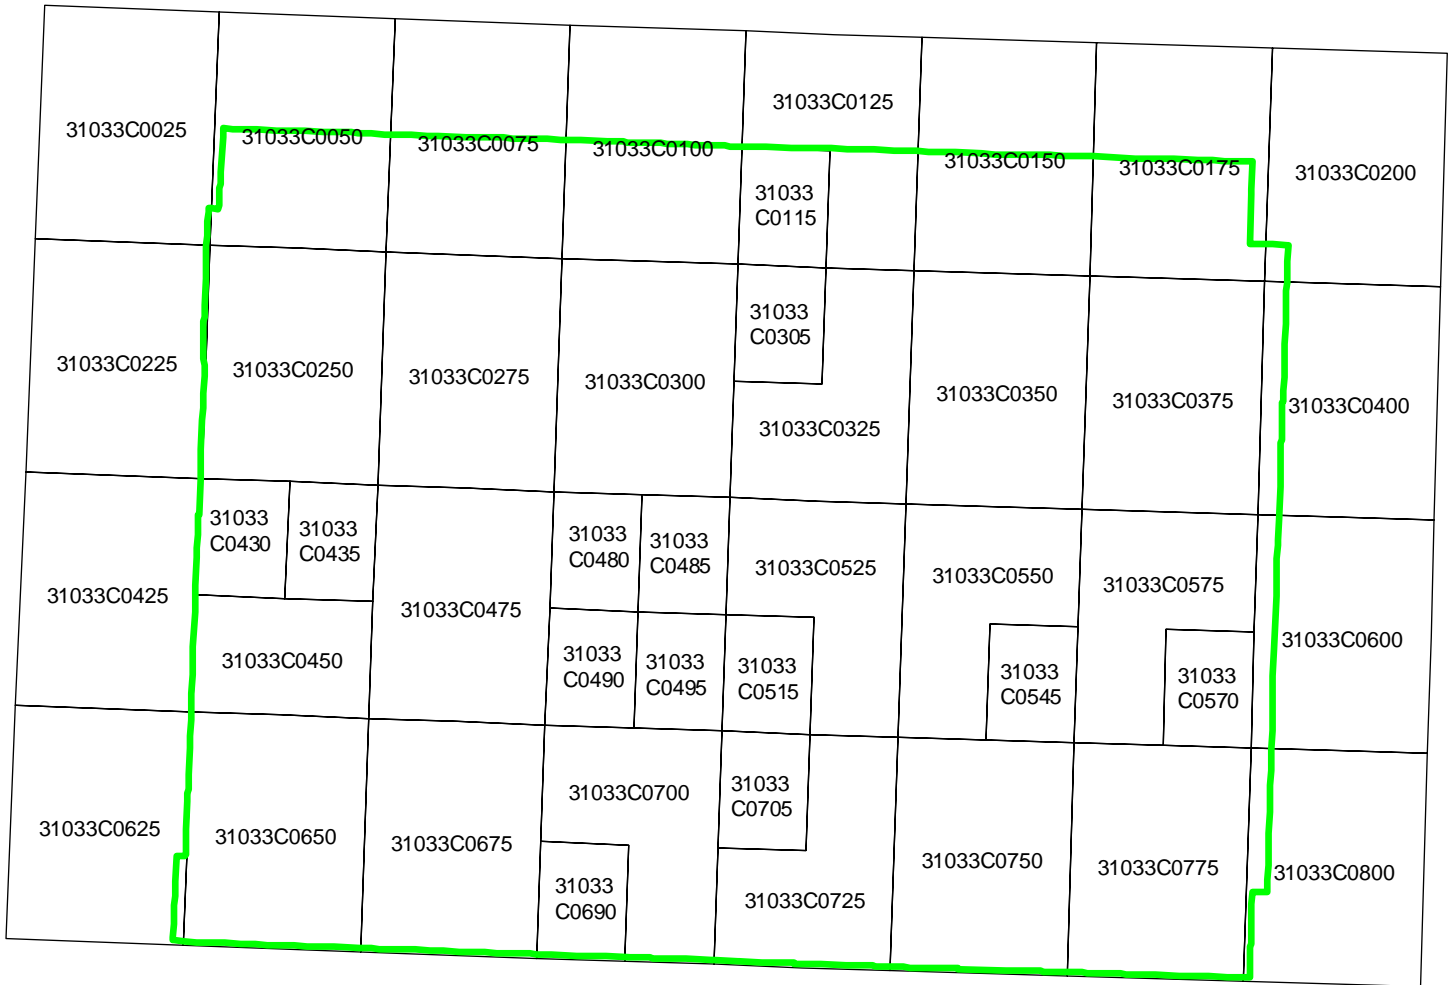

Legend

-  County Boundary
-  Proposed Panel Layout

Proposed Panel Layout Chase County, Nebraska Map Modernization Business Plan March 2004

Legend

- County Boundary
- Proposed Panel Layout

Proposed Panel Layout Cherry County, Nebraska Map Modernization Business Plan March 2004

Legend

- County Boundary
- Proposed Panel Layout

Proposed Panel Layout Cheyenne County, Nebraska Map Modernization Business Plan March 2004

Legend

-  County Boundary
-  Proposed Panel Layout

Proposed Panel Layout
Clay County, Nebraska
Map Modernization Business Plan
March 2004