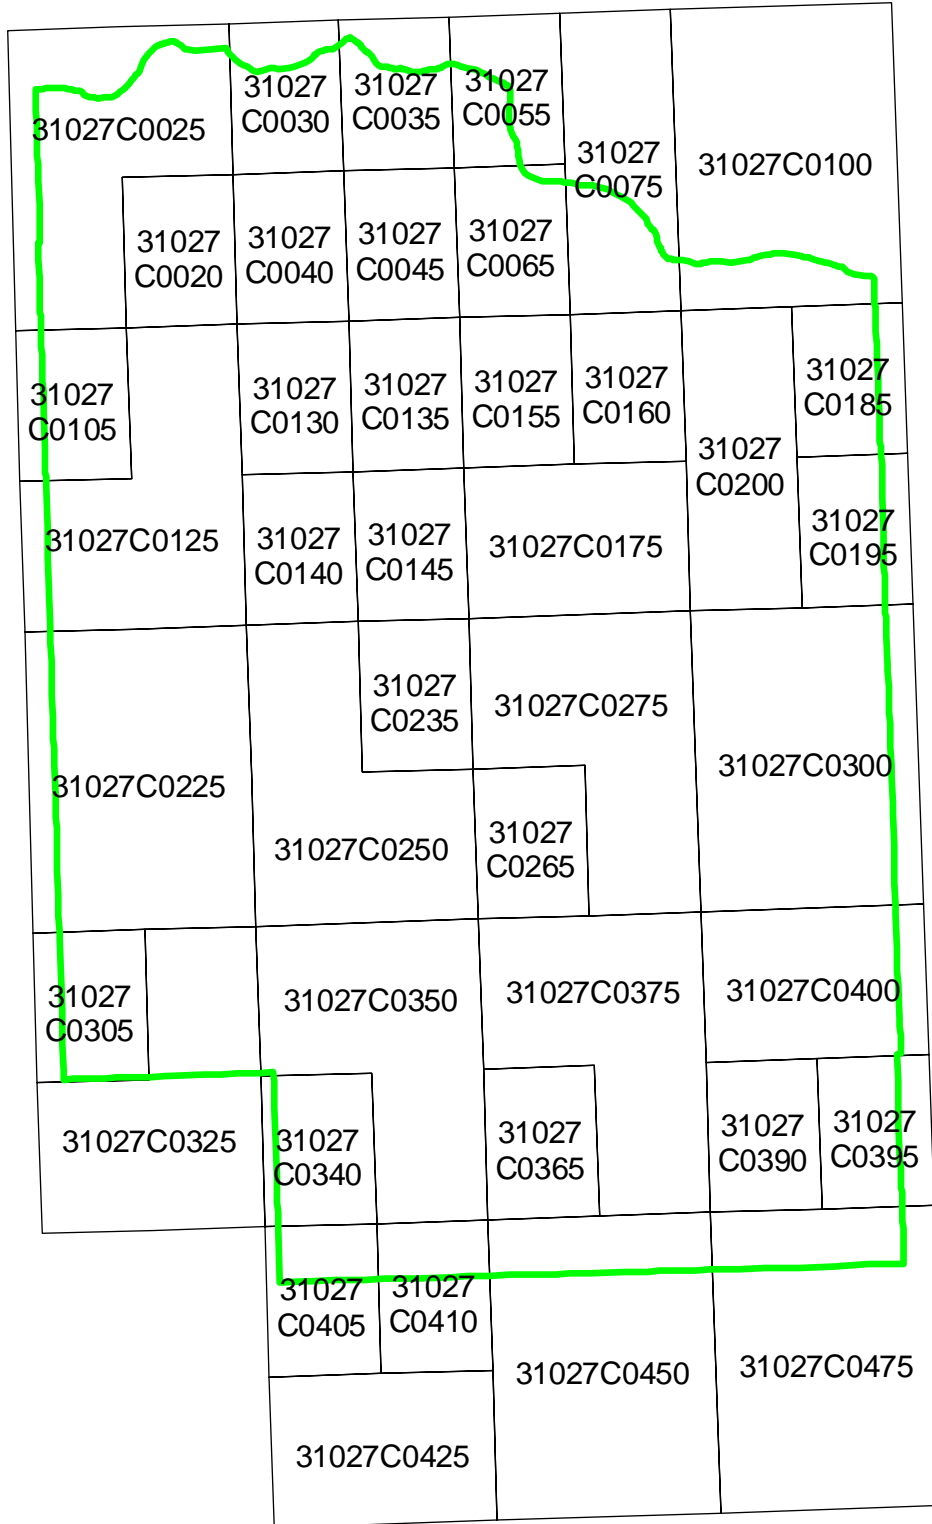

Legend

-  County Boundary
-  Proposed Panel Layout

Proposed Panel Layout Burt County, Nebraska Map Modernization Business Plan March 2004

Legend

-  County Boundary
-  Proposed Panel Layout

Proposed Panel Layout Butler County, Nebraska Map Modernization Business Plan March 2004

Legend

- County Boundary
- Proposed Panel Layout

Proposed Panel Layout Cass County, Nebraska Map Modernization Business Plan March 2004

Legend

-  County Boundary
-  Proposed Panel Layout

Proposed Panel Layout
Cedar County, Nebraska
Map Modernization Business Plan
March 2004

Legend

-  County Boundary
-  Proposed Panel Layout

Proposed Panel Layout Chase County, Nebraska Map Modernization Business Plan March 2004

Legend

- County Boundary
- Proposed Panel Layout

Proposed Panel Layout Cherry County, Nebraska Map Modernization Business Plan March 2004