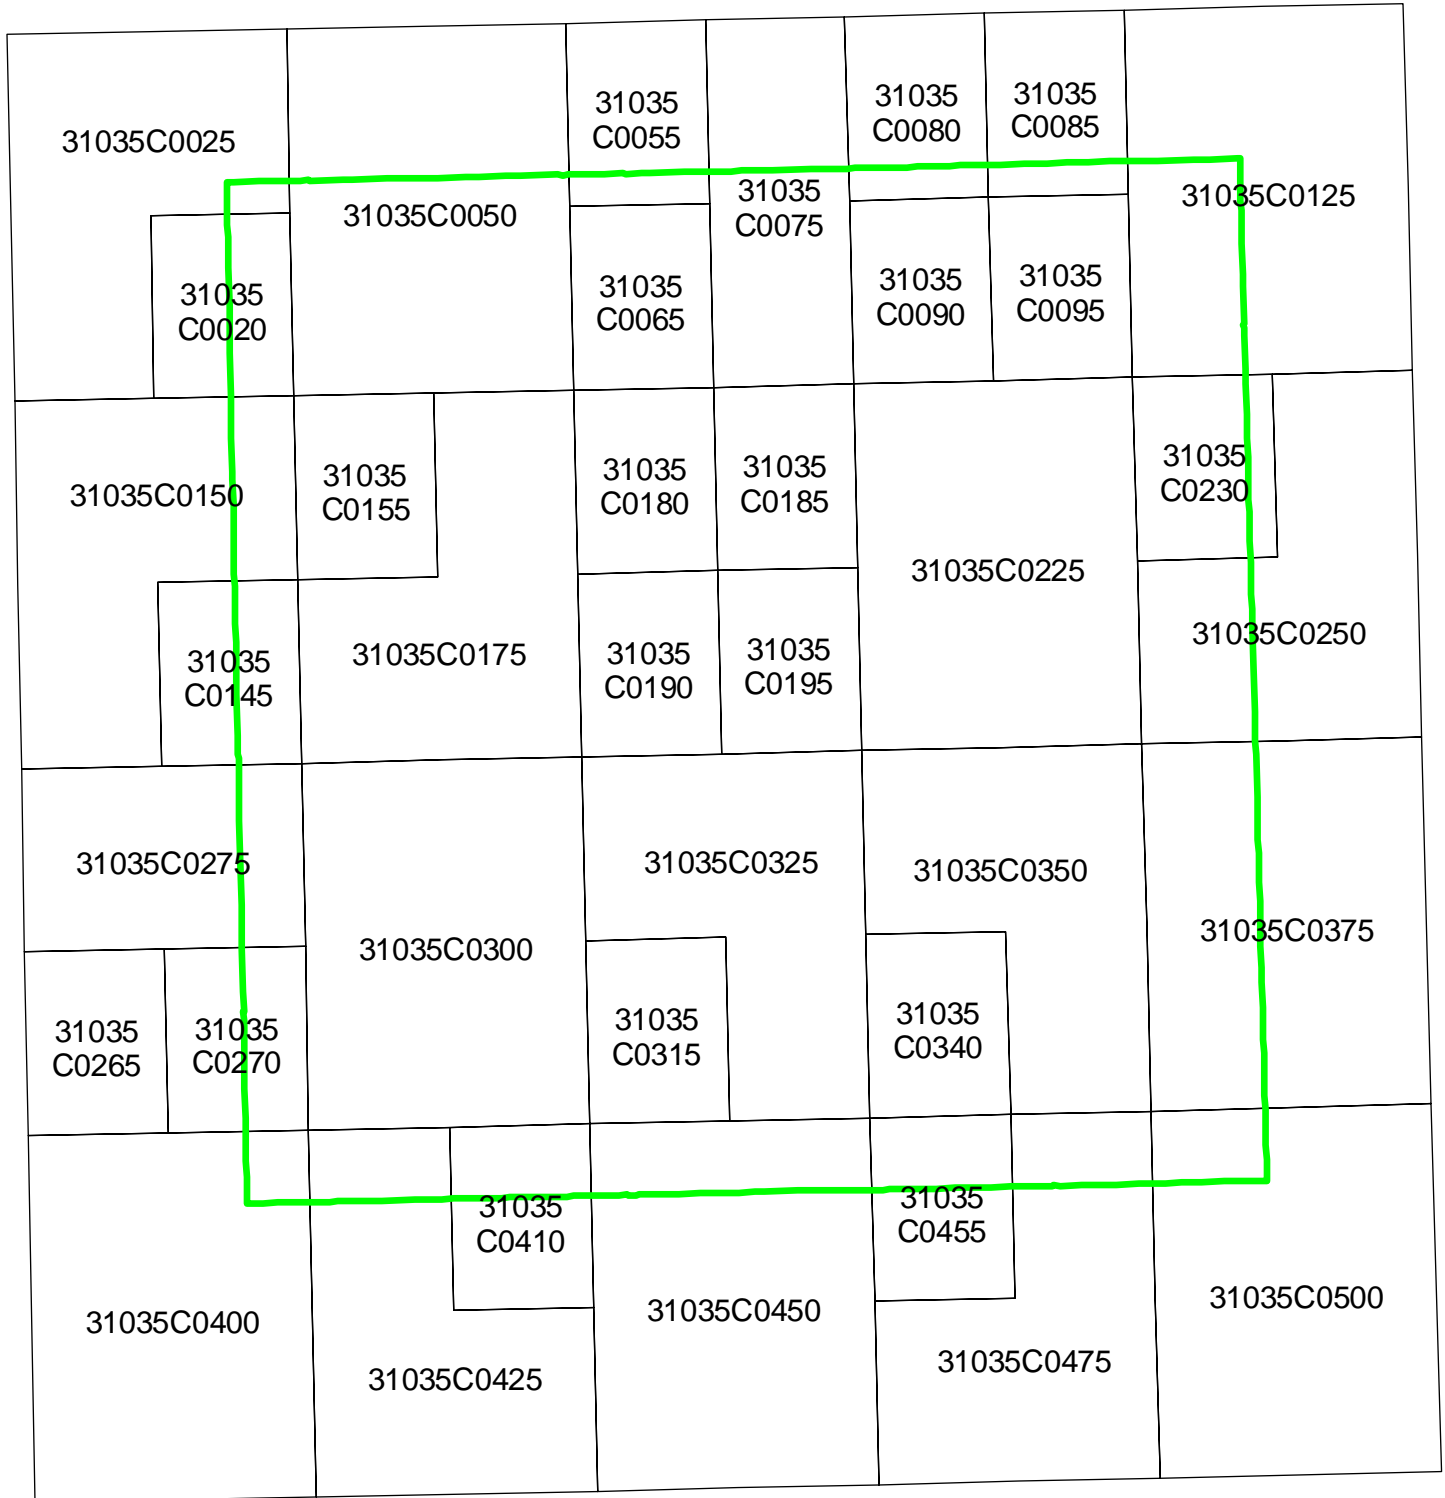

Legend

-  County Boundary
-  Proposed Panel Layout

Proposed Panel Layout Chase County, Nebraska Map Modernization Business Plan March 2004

Legend

- County Boundary
- Proposed Panel Layout

Proposed Panel Layout Cherry County, Nebraska Map Modernization Business Plan March 2004

Legend

- County Boundary
- Proposed Panel Layout

Proposed Panel Layout Cheyenne County, Nebraska Map Modernization Business Plan March 2004

Legend

-  County Boundary
-  Proposed Panel Layout

Proposed Panel Layout
Clay County, Nebraska
Map Modernization Business Plan
March 2004

Legend

-  County Boundary
-  Proposed Panel Layout

Proposed Panel Layout
Colfax County, Nebraska
Map Modernization Business Plan
March 2004

Legend

-  County Boundary
-  Proposed Panel Layout

Proposed Panel Layout
 Cuming County, Nebraska
 Map Modernization Business Plan
 March 2004

Legend

-  County Boundary
-  Proposed Panel Layout

Proposed Panel Layout Custer County, Nebraska Map Modernization Business Plan March 2004

Legend

- County Boundary
- Proposed Panel Layout

Proposed Panel Layout
Dakota County, Nebraska
Map Modernization Business Plan
March 2004