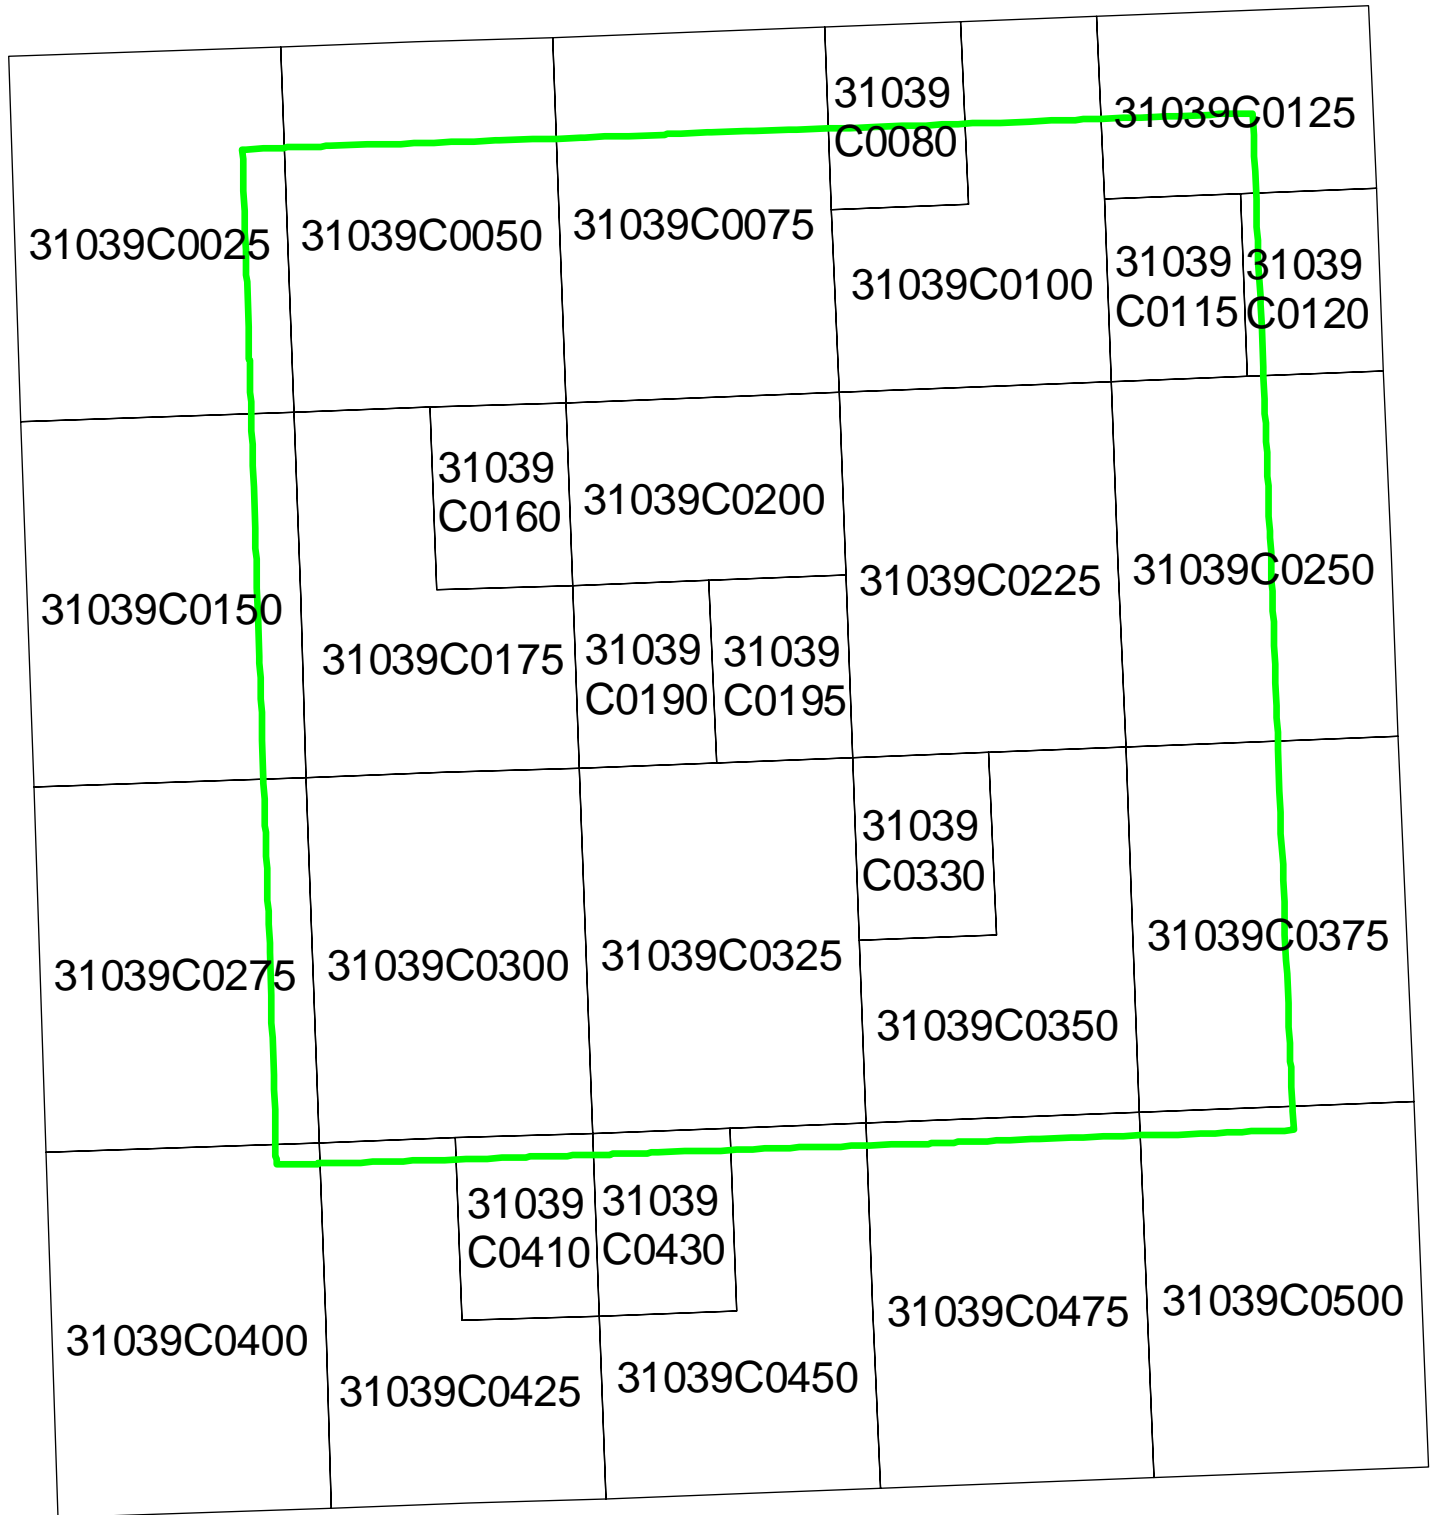

Legend

-  County Boundary
-  Proposed Panel Layout

Proposed Panel Layout
Colfax County, Nebraska
Map Modernization Business Plan
March 2004

Legend

-  County Boundary
-  Proposed Panel Layout

Proposed Panel Layout
 Cuming County, Nebraska
 Map Modernization Business Plan
 March 2004

Legend

-  County Boundary
-  Proposed Panel Layout

Proposed Panel Layout Custer County, Nebraska Map Modernization Business Plan March 2004

Legend

- County Boundary
- Proposed Panel Layout

Proposed Panel Layout
Dakota County, Nebraska
Map Modernization Business Plan
March 2004