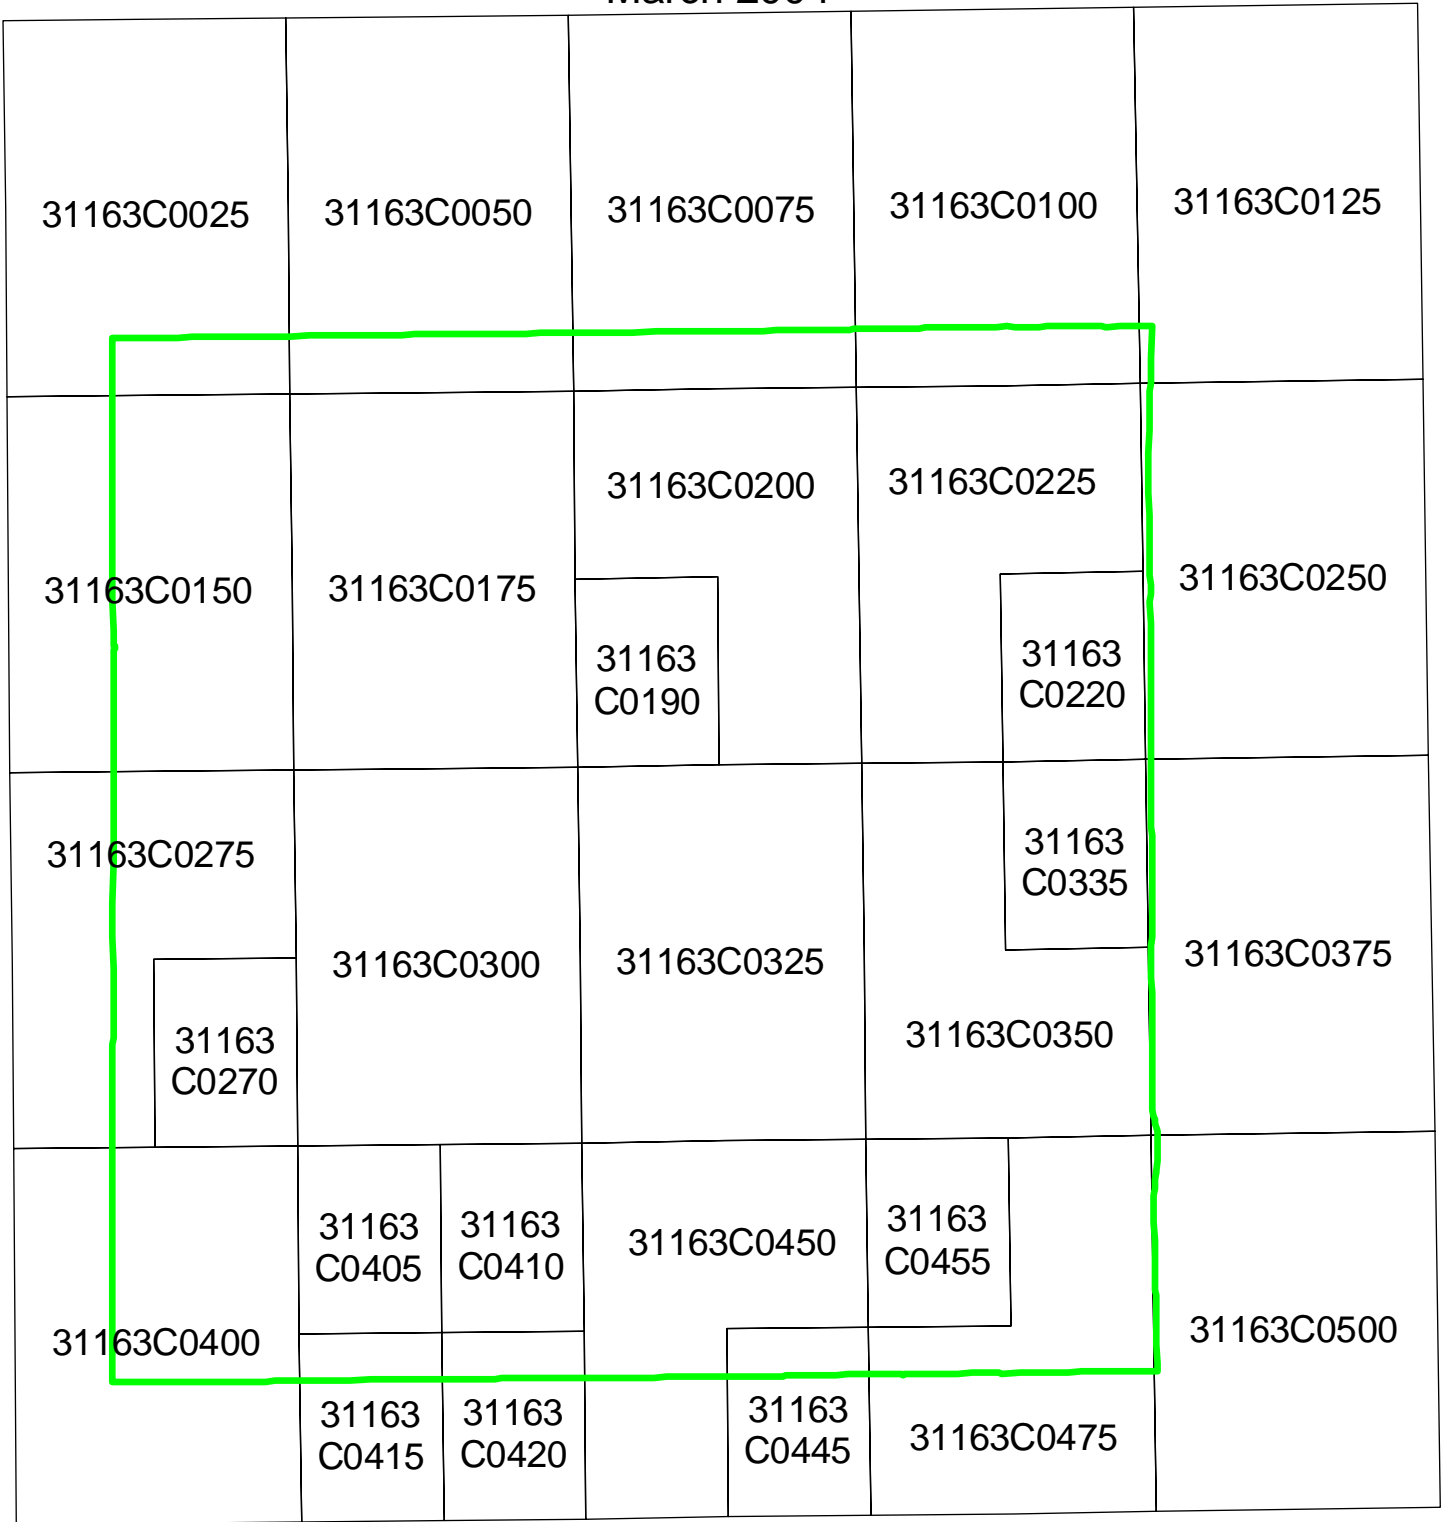

Proposed Panel Layout
Sherman County, Nebraska
Map Modernization Business Plan
March 2004

Legend

- County Boundary
- Proposed Panel Layout