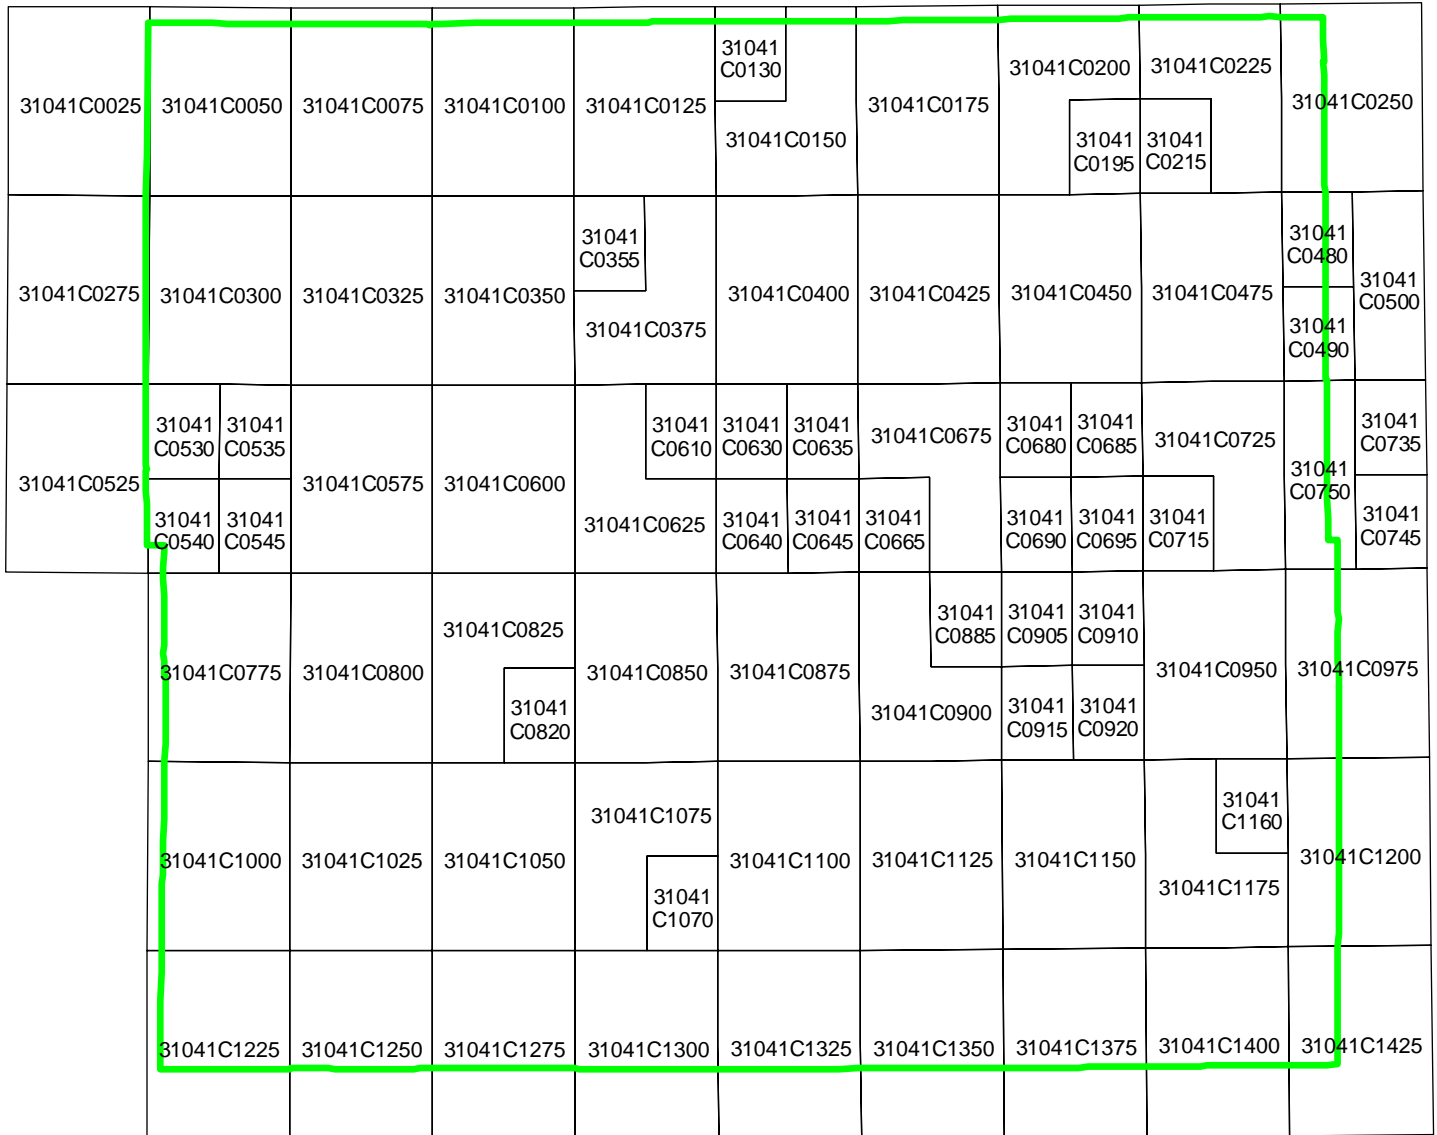

Legend

- County Boundary
- Proposed Panel Layout

Proposed Panel Layout Cheyenne County, Nebraska Map Modernization Business Plan March 2004

Legend

-  County Boundary
-  Proposed Panel Layout

Proposed Panel Layout
Clay County, Nebraska
Map Modernization Business Plan
March 2004

Legend

-  County Boundary
-  Proposed Panel Layout

Proposed Panel Layout
Colfax County, Nebraska
Map Modernization Business Plan
March 2004

Legend

-  County Boundary
-  Proposed Panel Layout

Proposed Panel Layout
 Cuming County, Nebraska
 Map Modernization Business Plan
 March 2004

Legend

-  County Boundary
-  Proposed Panel Layout

Proposed Panel Layout Custer County, Nebraska Map Modernization Business Plan March 2004

Legend

- County Boundary
- Proposed Panel Layout

Proposed Panel Layout
Dakota County, Nebraska
Map Modernization Business Plan
March 2004