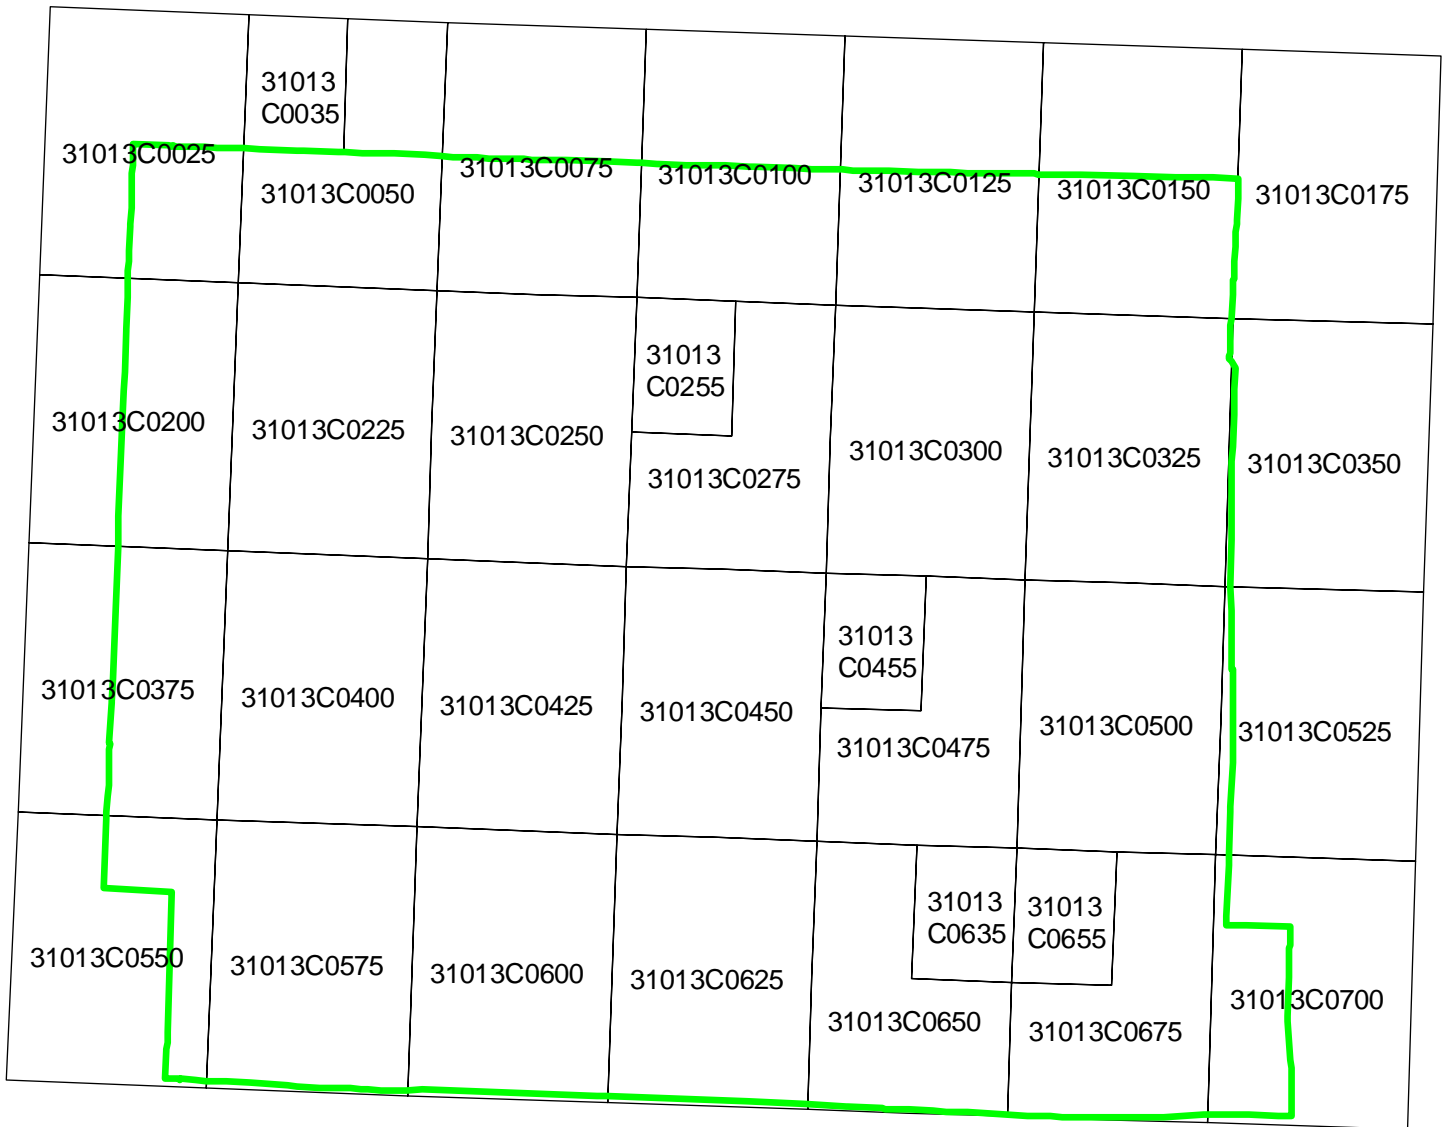

Legend

-  County Boundary
-  Proposed Panel Layout

Proposed Panel Layout
Boone County, Nebraska
Map Modernization Business Plan
March 2004

Legend

-  County Boundary
-  Proposed Panel Layout

Proposed Panel Layout Box Butte County, Nebraska Map Modernization Business Plan March 2004

Legend

-  County Boundary
-  Proposed Panel Layout

Proposed Panel Layout Boyd County, Nebraska Map Modernization Business Plan March 2004

Legend

-  County Boundary
-  Proposed Panel Layout

Proposed Panel Layout Brown County, Nebraska Map Modernization Business Plan March 2004