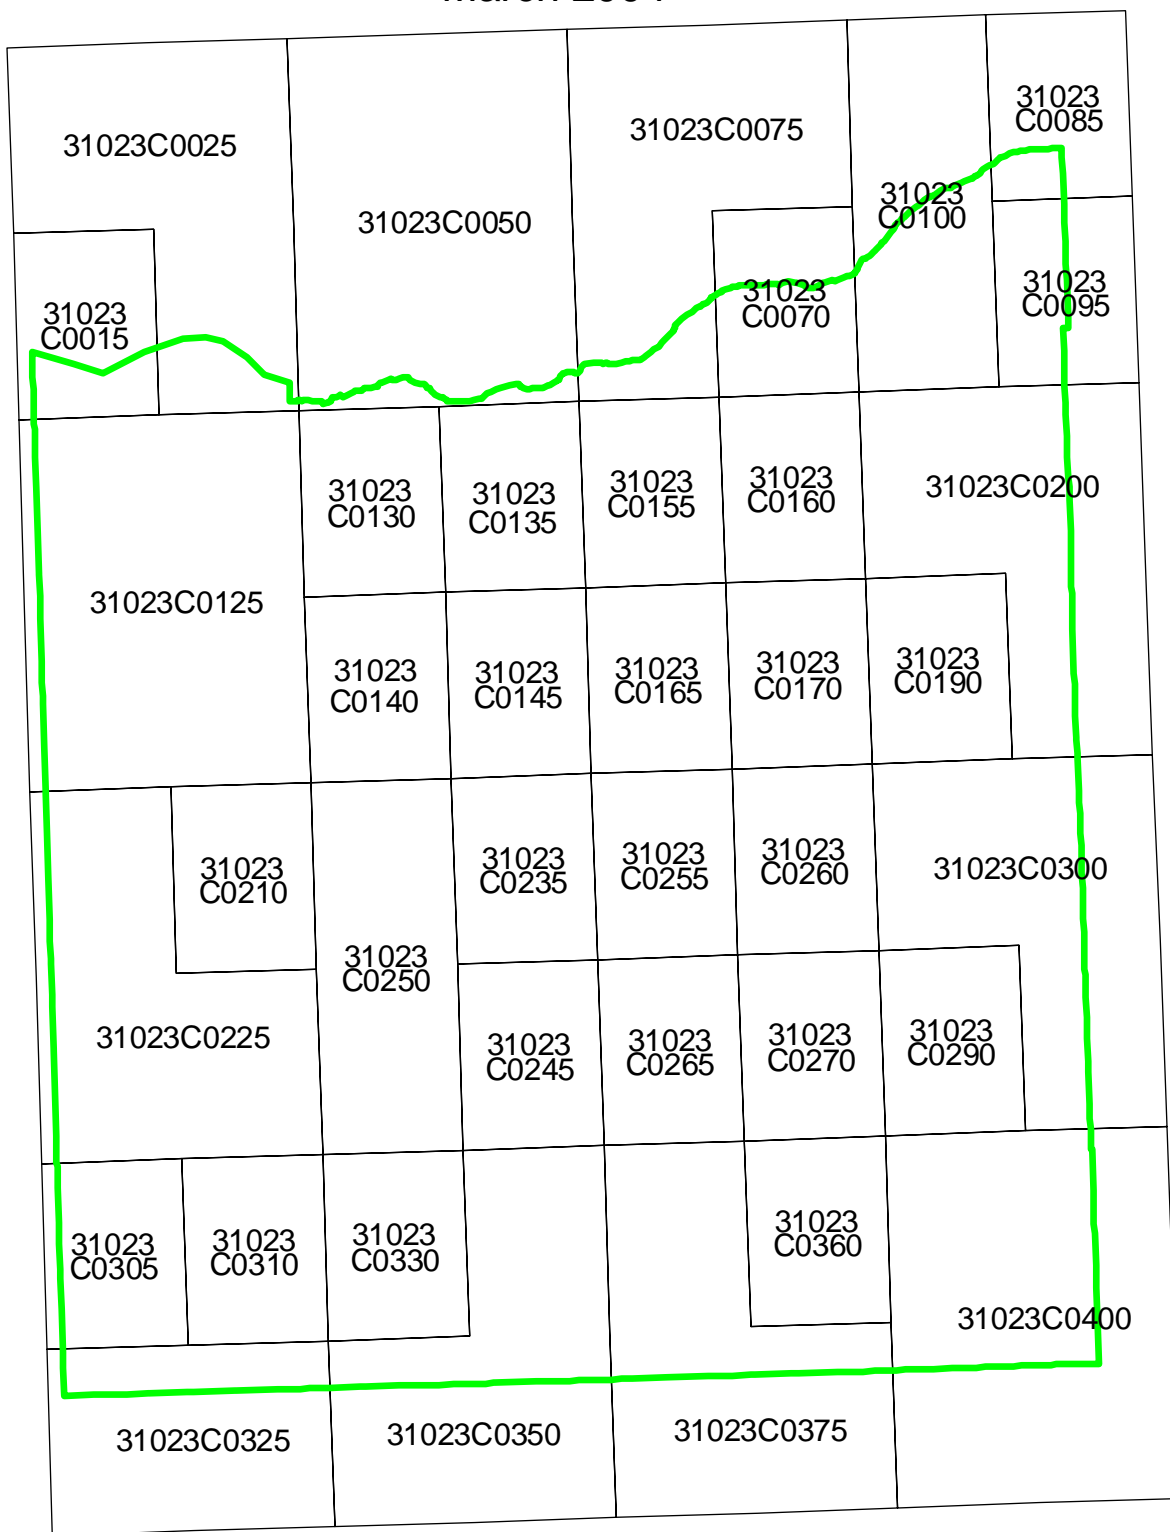

Legend

-  County Boundary
-  Proposed Panel Layout

Proposed Panel Layout Boyd County, Nebraska Map Modernization Business Plan March 2004

Legend

-  County Boundary
-  Proposed Panel Layout

Proposed Panel Layout Brown County, Nebraska Map Modernization Business Plan March 2004

Legend

-  County Boundary
-  Proposed Panel Layout

Proposed Panel Layout Burt County, Nebraska Map Modernization Business Plan March 2004

Legend

-  County Boundary
-  Proposed Panel Layout

Proposed Panel Layout Butler County, Nebraska Map Modernization Business Plan March 2004

Legend

- County Boundary
- Proposed Panel Layout

Proposed Panel Layout Cass County, Nebraska Map Modernization Business Plan March 2004

Legend

-  County Boundary
-  Proposed Panel Layout

Proposed Panel Layout
Cedar County, Nebraska
Map Modernization Business Plan
March 2004