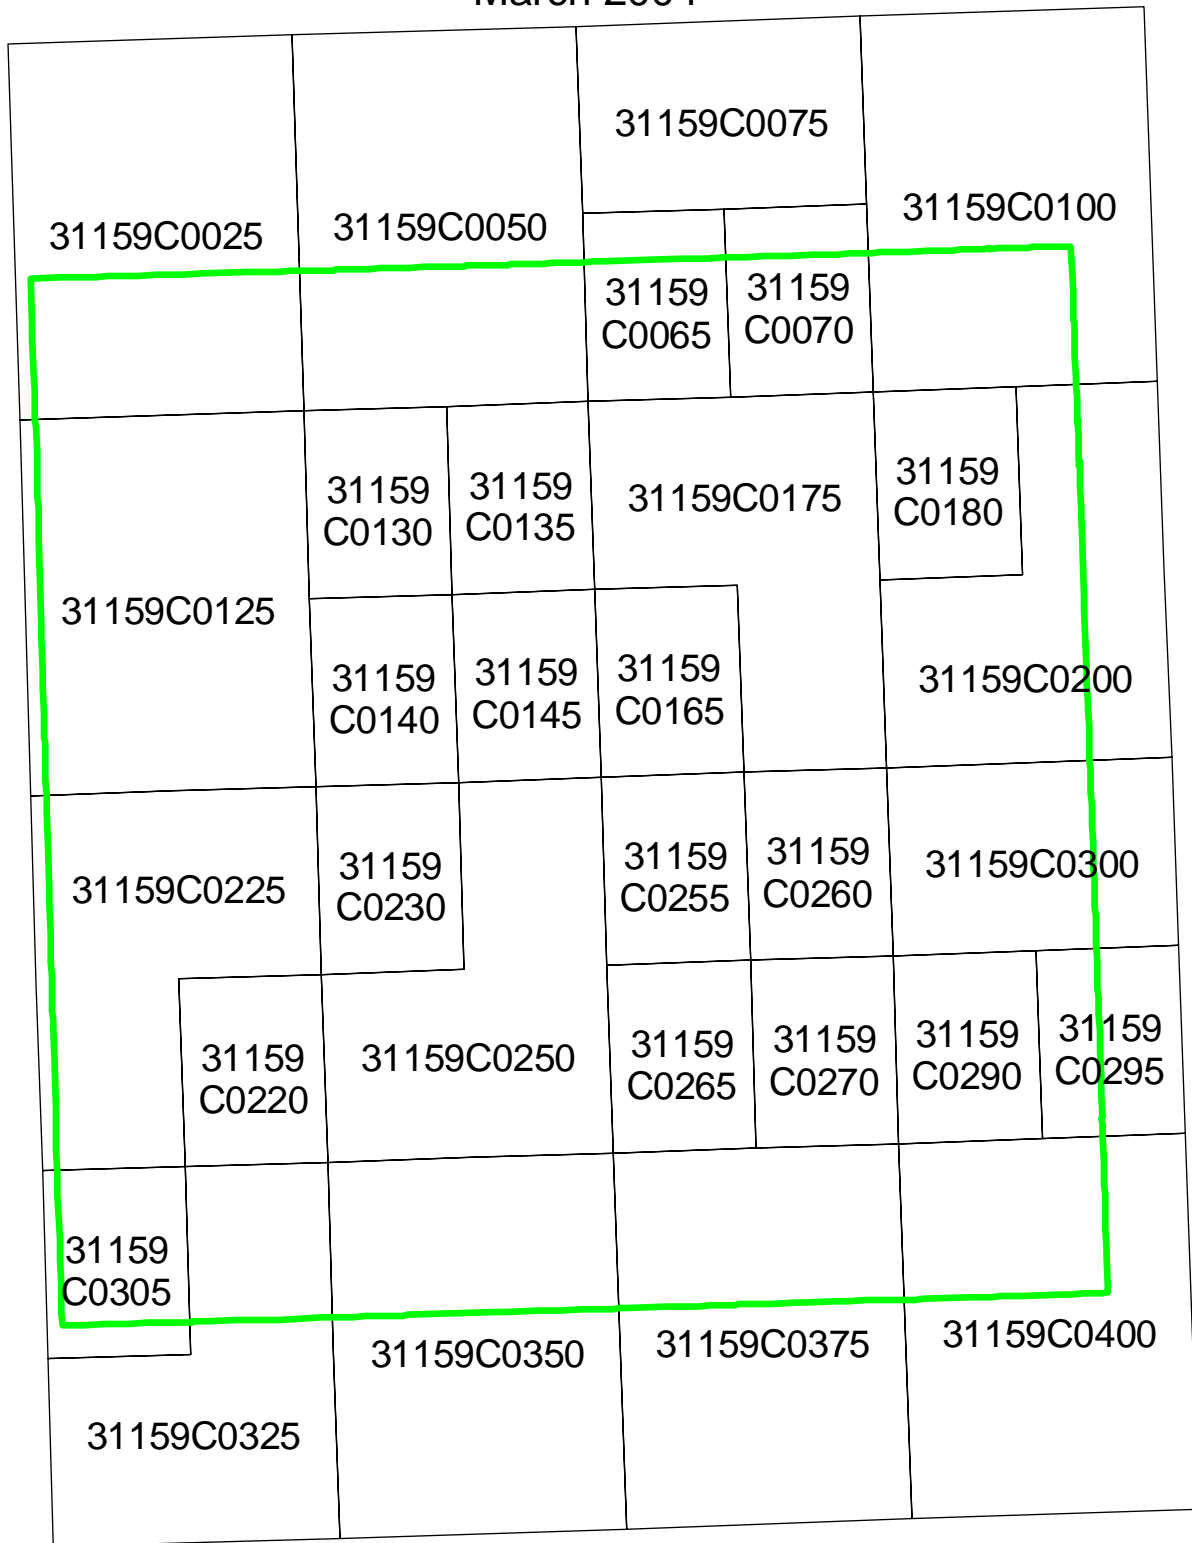

Proposed Panel Layout
Seward County, Nebraska
Map Modernization Business Plan
March 2004

Legend

- County Boundary
- Proposed Panel Layout