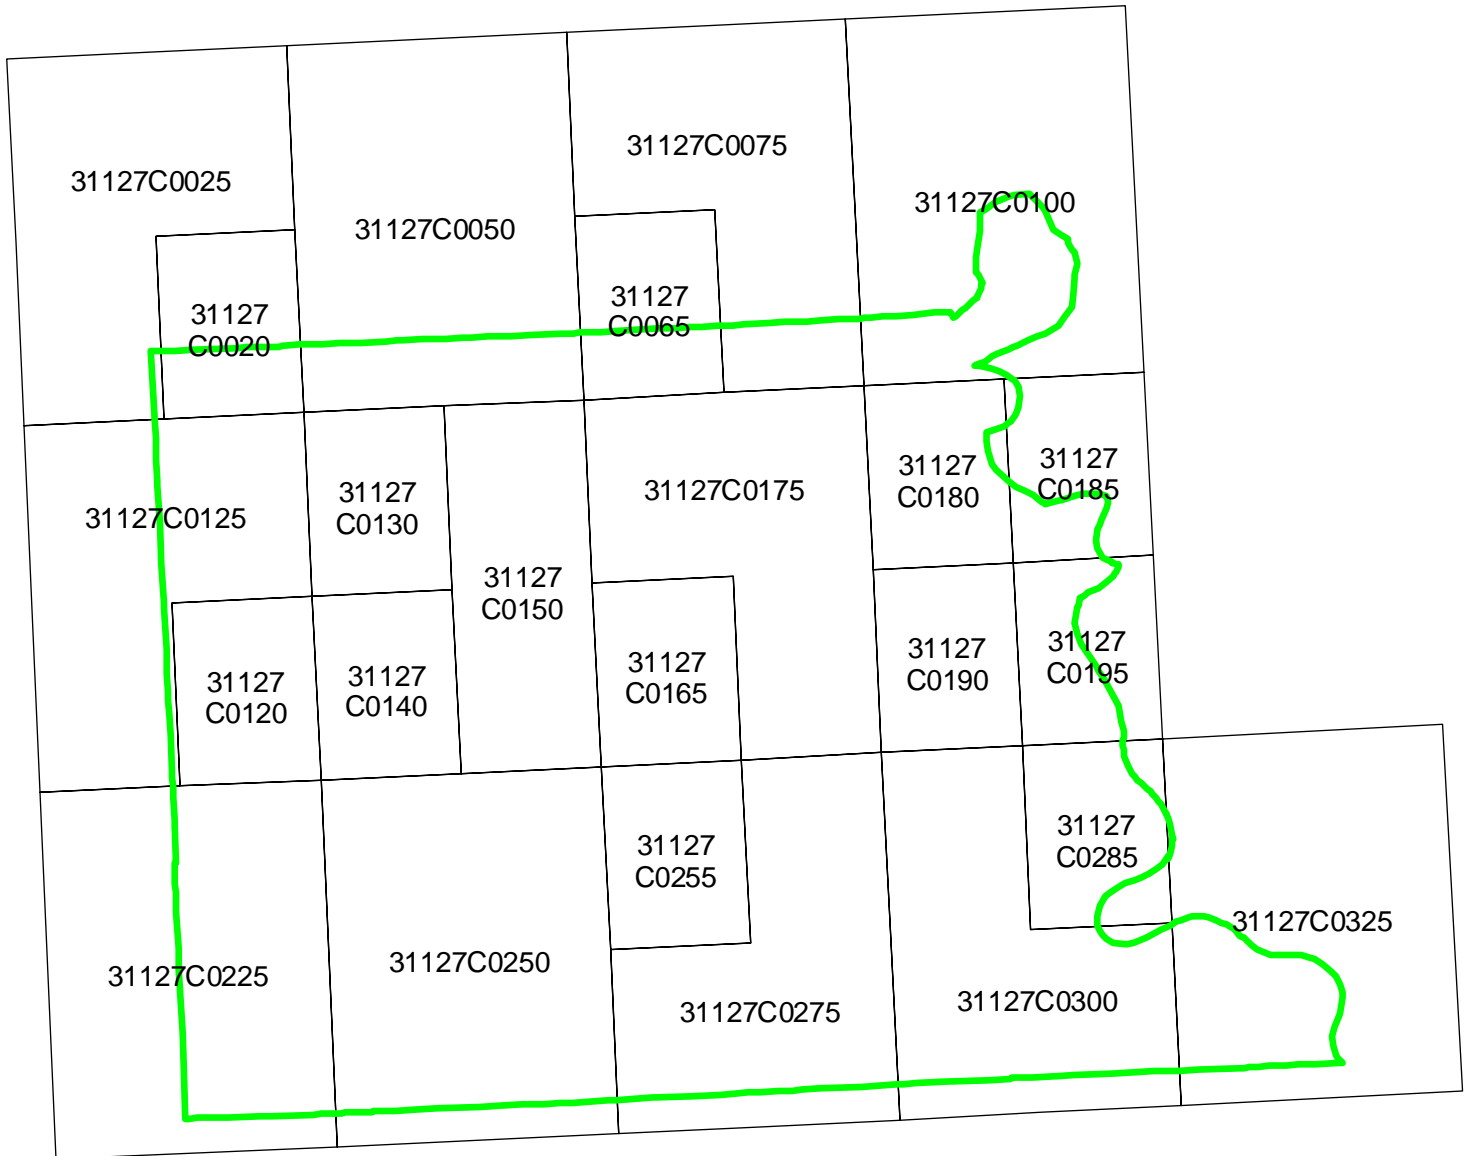

Legend

-  County Boundary
-  Proposed Panel Layout

Proposed Panel Layout
Merrick County, Nebraska
Map Modernization Business Plan
March 2004

Legend

-  County Boundary
-  Proposed Panel Layout

Proposed Panel Layout Morrill County, Nebraska Map Modernization Business Plan March 2004

Legend

- County Boundary
- Proposed Panel Layout

Proposed Panel Layout
Nance County, Nebraska
Map Modernization Business Plan
March 2004

Nance County is in the
process of publication.
The panel scheme is complete.

Proposed Panel Layout
Nemaha County, Nebraska
Map Modernization Business Plan
March 2004

Legend

-  County Boundary
-  Proposed Panel Layout

Proposed Panel Layout
Nuckolls County, Nebraska
Map Modernization Business Plan
March 2004