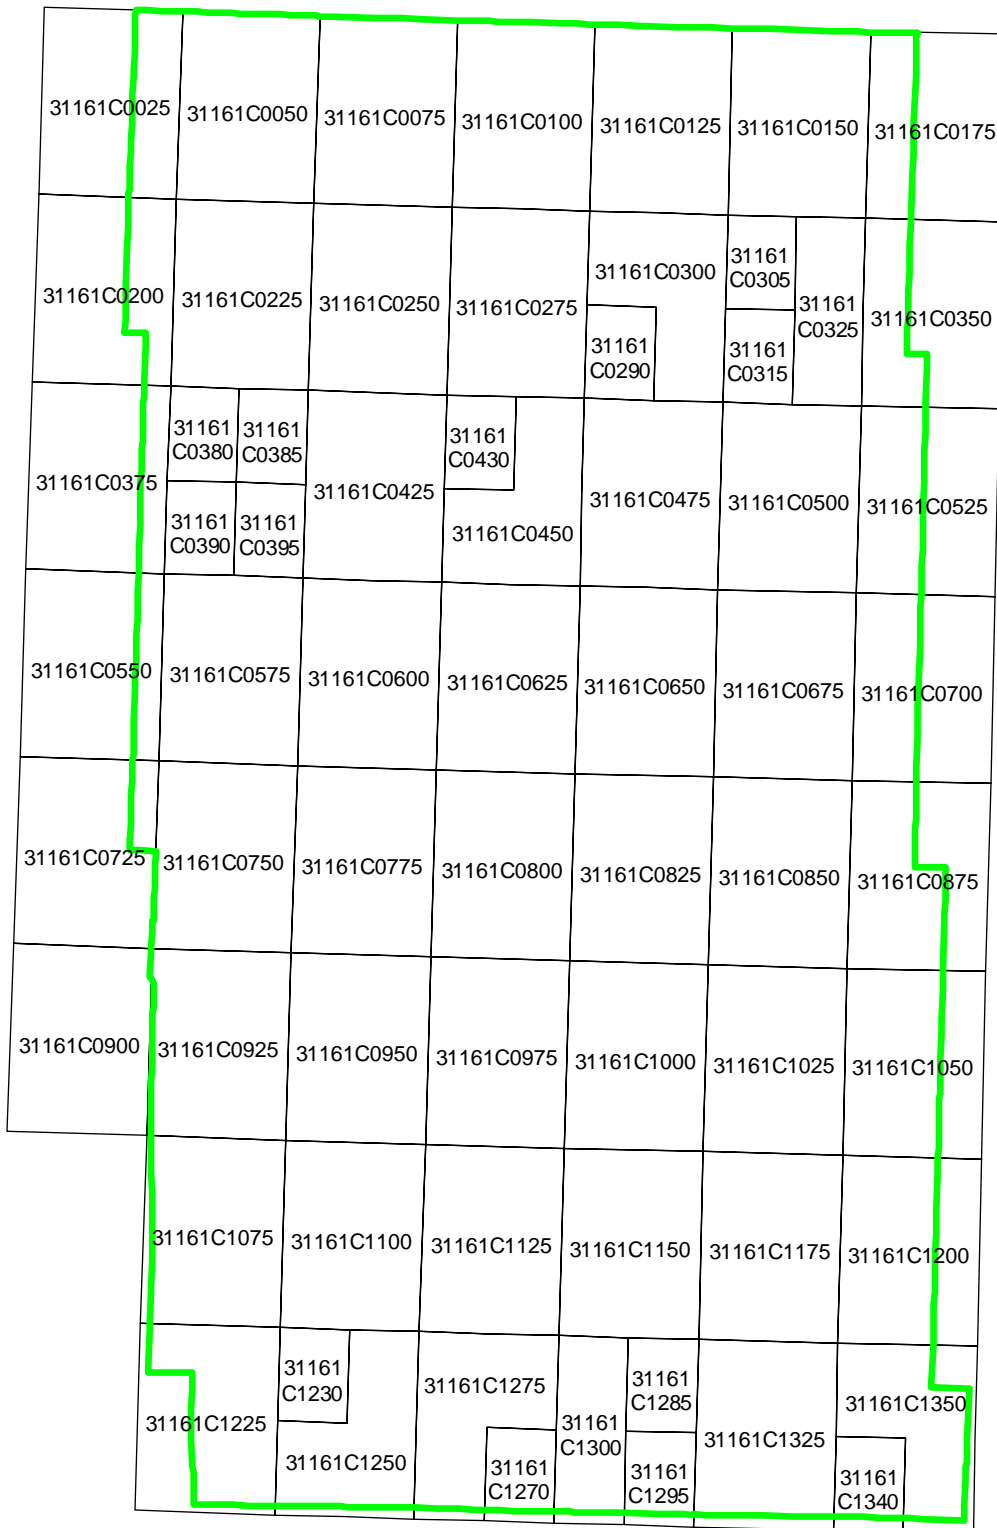

Legend

- County Boundary
- Proposed Panel Layout

Proposed Panel Layout
Seward County, Nebraska
Map Modernization Business Plan
March 2004

Legend

- County Boundary
- Proposed Panel Layout

Proposed Panel Layout Sheridan County, Nebraska Map Modernization Business Plan March 2004