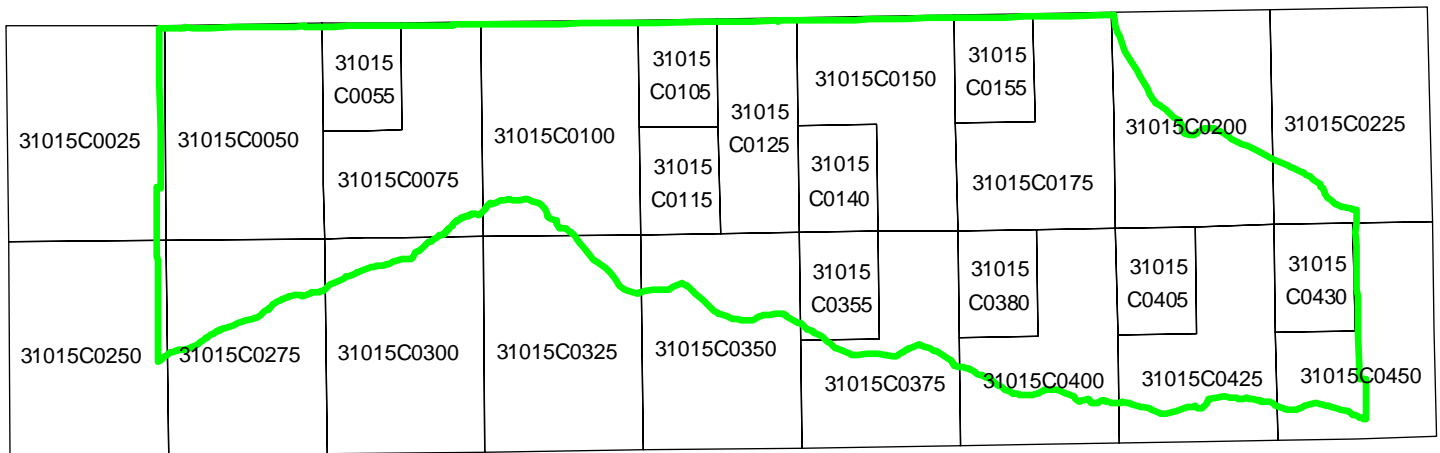

Legend

-  County Boundary
-  Proposed Panel Layout

Proposed Panel Layout
Boone County, Nebraska
Map Modernization Business Plan
March 2004

Legend

-  County Boundary
-  Proposed Panel Layout

Proposed Panel Layout Box Butte County, Nebraska Map Modernization Business Plan March 2004

Legend

-  County Boundary
-  Proposed Panel Layout

Proposed Panel Layout Boyd County, Nebraska Map Modernization Business Plan March 2004

Legend

-  County Boundary
-  Proposed Panel Layout

Proposed Panel Layout Brown County, Nebraska Map Modernization Business Plan March 2004