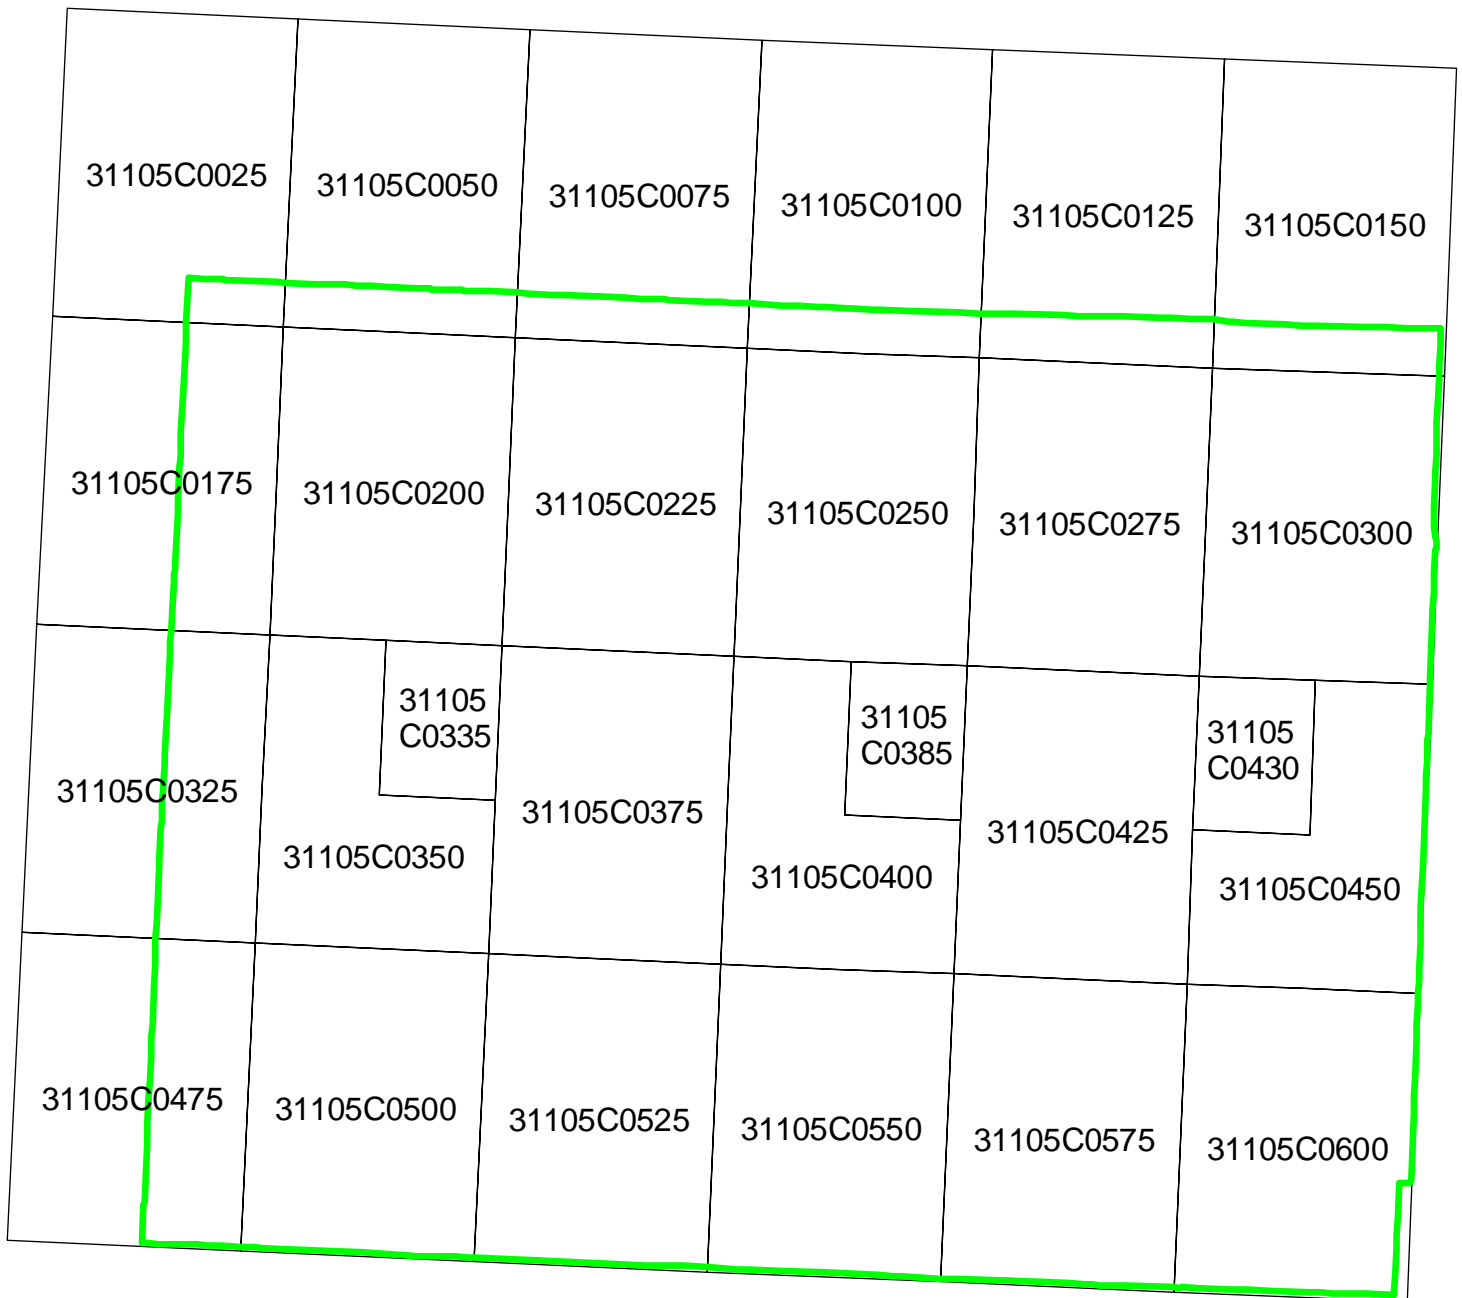

Proposed Panel Layout
Kimball County, Nebraska
Map Modernization Business Plan
March 2004

Legend

- County Boundary
- Proposed Panel Layout