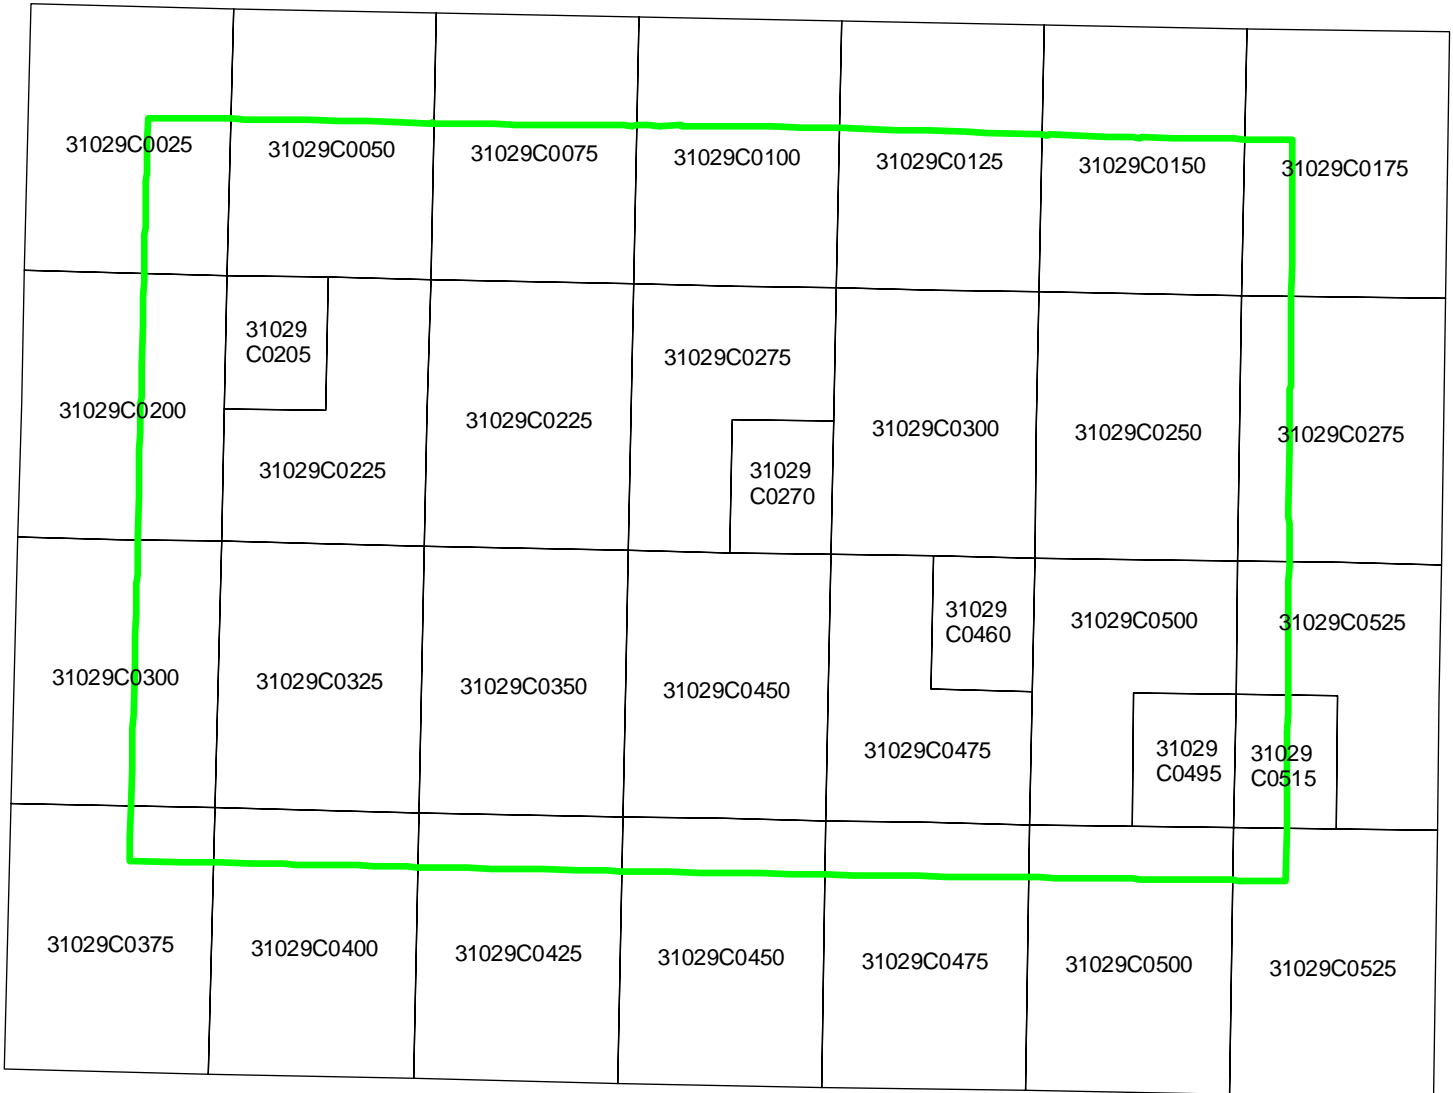

Legend

- County Boundary
- Proposed Panel Layout

Proposed Panel Layout Cass County, Nebraska Map Modernization Business Plan March 2004

Legend

-  County Boundary
-  Proposed Panel Layout

Proposed Panel Layout
Cedar County, Nebraska
Map Modernization Business Plan
March 2004

Legend

-  County Boundary
-  Proposed Panel Layout

Proposed Panel Layout Chase County, Nebraska Map Modernization Business Plan March 2004

Legend

- County Boundary
- Proposed Panel Layout

Proposed Panel Layout Cherry County, Nebraska Map Modernization Business Plan March 2004