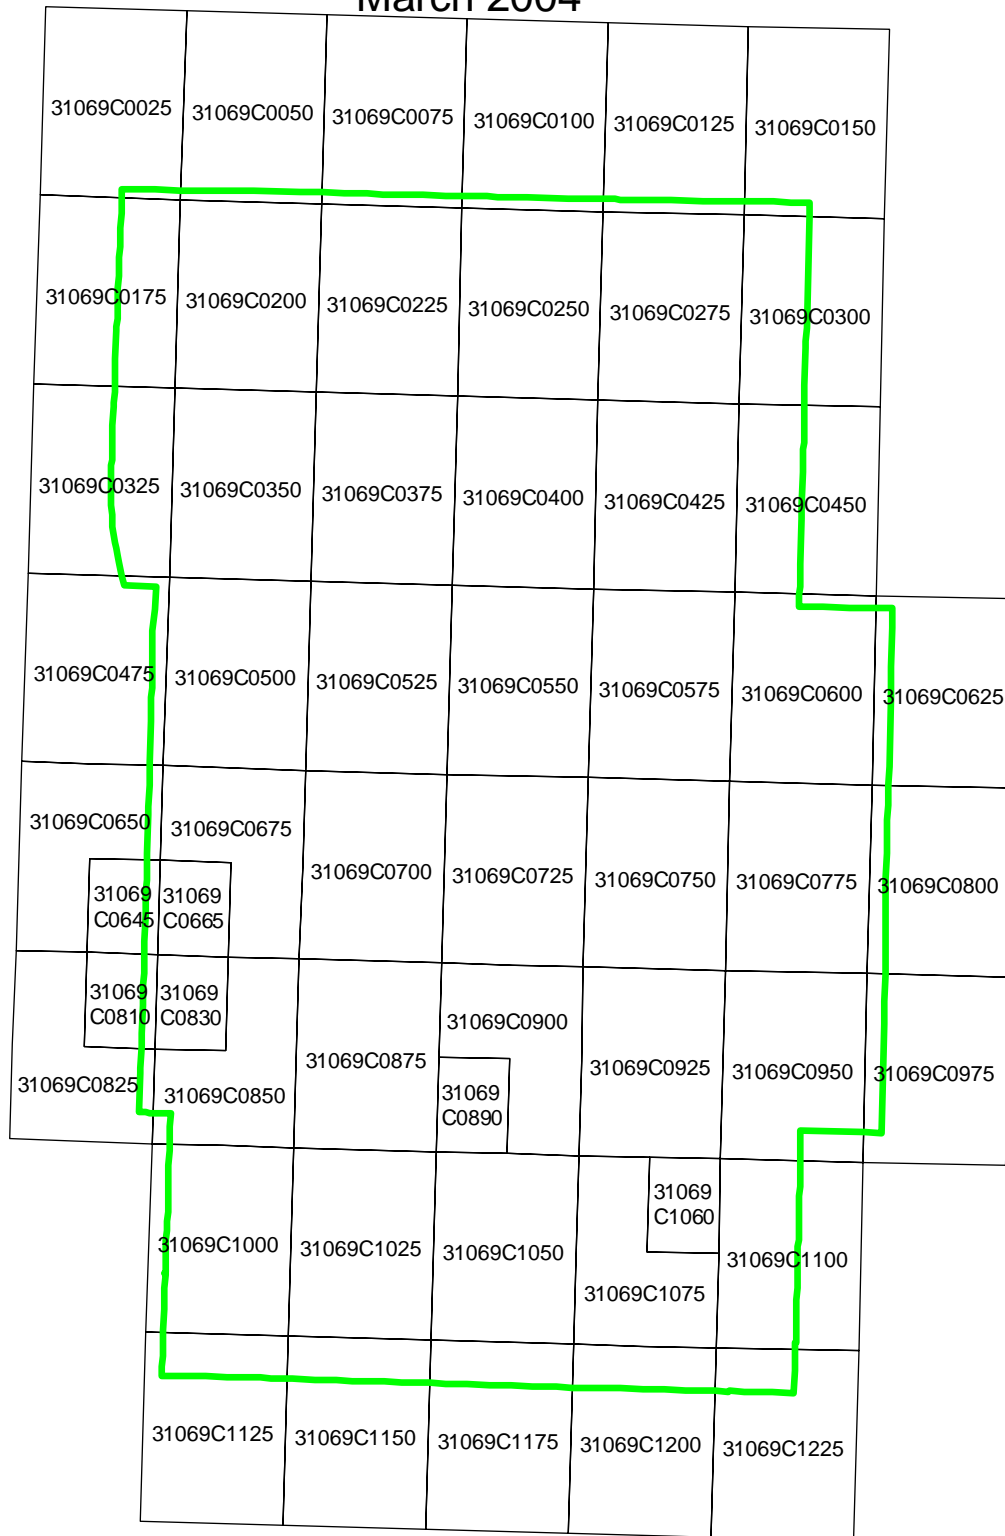

Legend

- County Boundary
- Proposed Panel Layout

Proposed Panel Layout
 Furnas County, Nebraska
 Map Modernization Business Plan
 March 2004

Legend

-  County Boundary
-  Proposed Panel Layout

Proposed Panel Layout Gage County, Nebraska Map Modernization Business Plan March 2004

Legend

- County Boundary
- Proposed Panel Layout

Proposed Panel Layout Garden County, Nebraska Map Modernization Business Plan March 2004

Legend

- County Boundary
- Proposed Panel Layout

Proposed Panel Layout
 Garfield County, Nebraska
 Map Modernization Business Plan
 March 2004