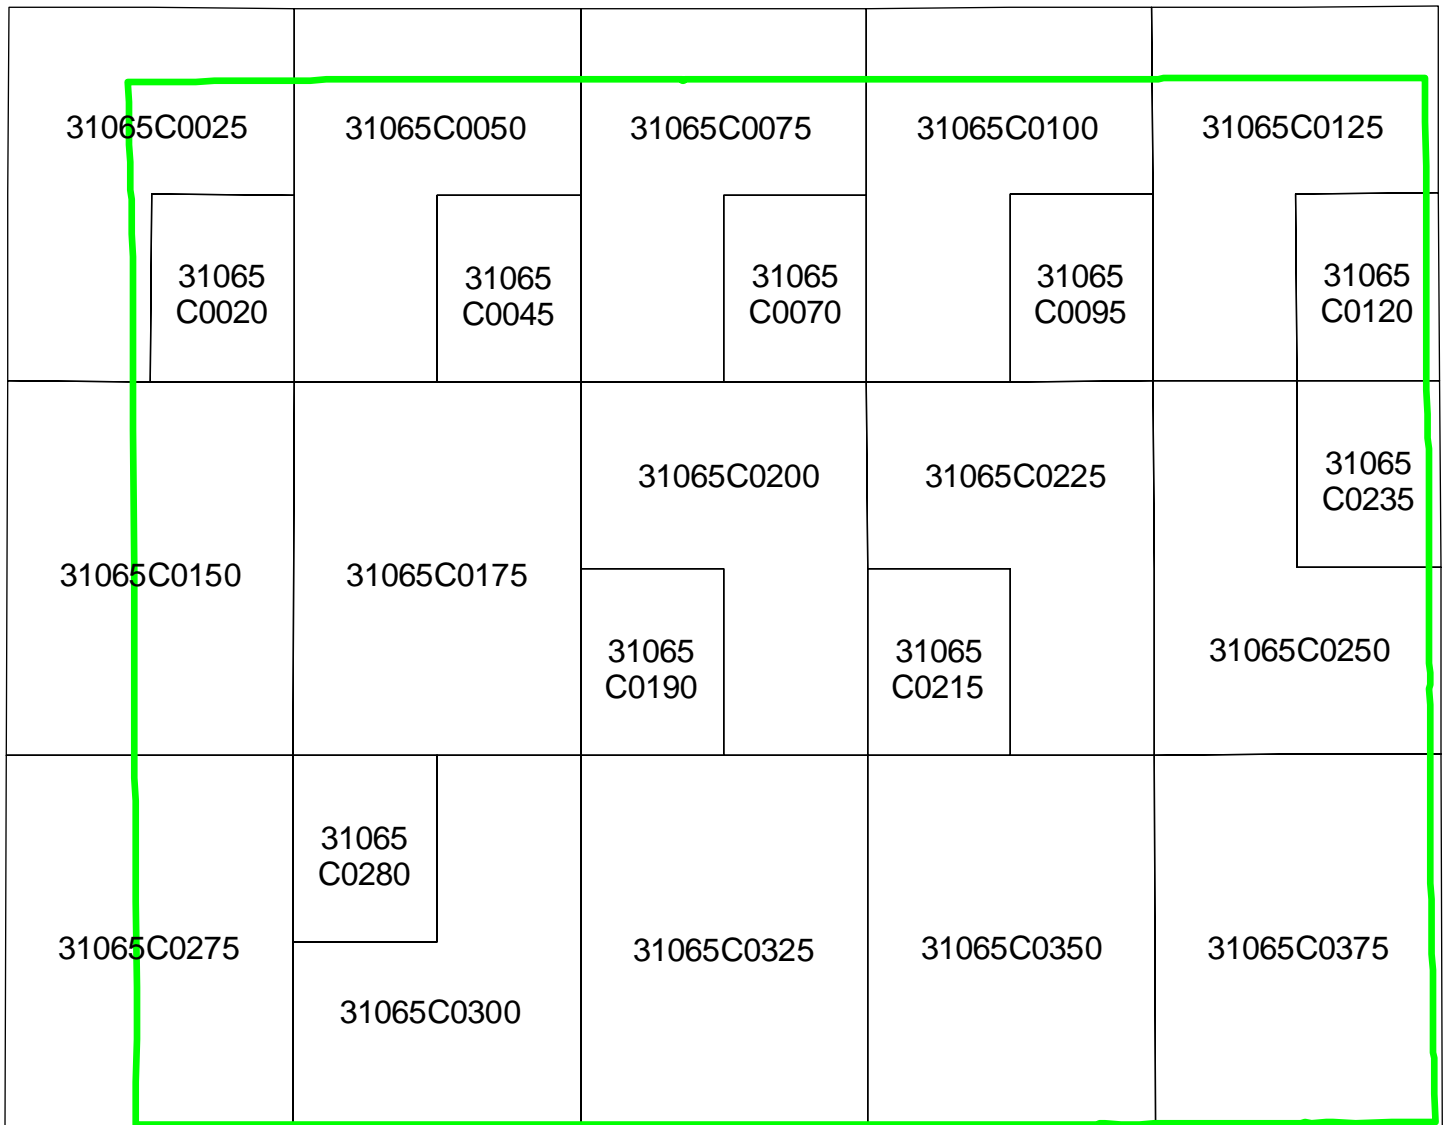

Proposed Panel Layout
Furnas County, Nebraska
Map Modernization Business Plan
March 2004

Legend

- County Boundary
- Proposed Panel Layout