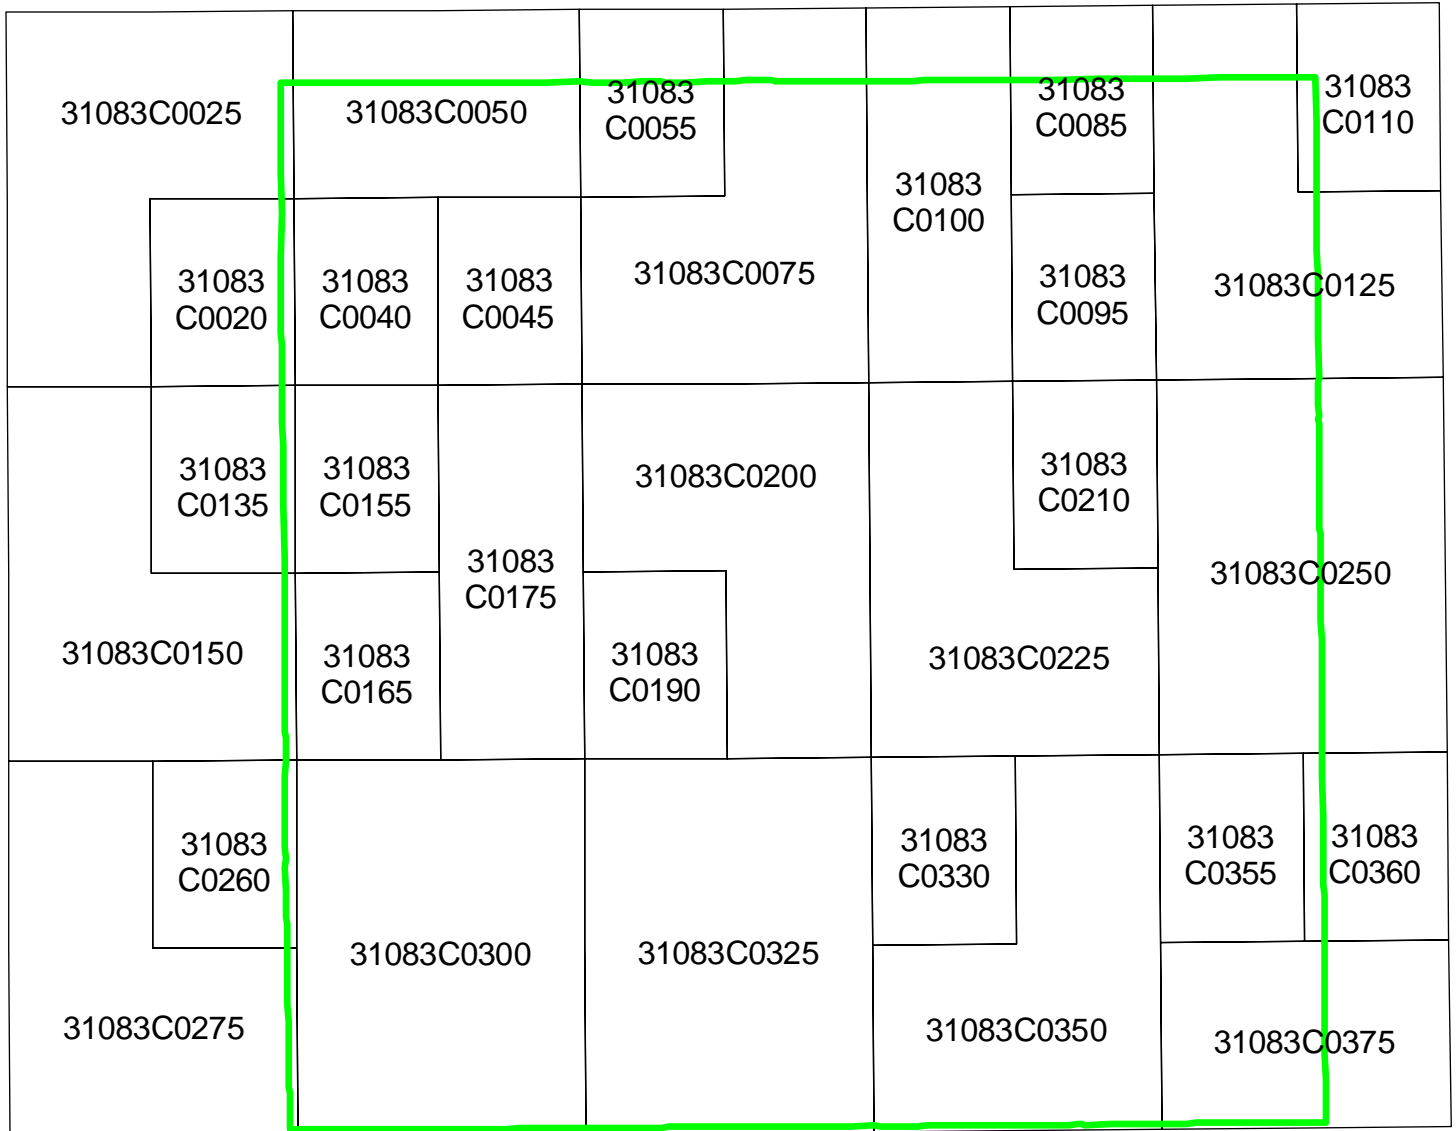

Legend

-  County Boundary
-  Proposed Panel Layout

Proposed Panel Layout
 Greeley County, Nebraska
 Map Modernization Business Plan
 March 2004

Legend

- County Boundary
- Proposed Panel Layout

Proposed Panel Layout
Hall County, Nebraska
Map Modernization Business Plan
March 2004

Legend

-  County Boundary
-  Proposed Panel Layout

Proposed Panel Layout
 Hamilton County, Nebraska
 Map Modernization Business Plan
 March 2004

Legend

-  County Boundary
-  Proposed Panel Layout

Proposed Panel Layout
 Harlan County, Nebraska
 Map Modernization Business Plan
 March 2004