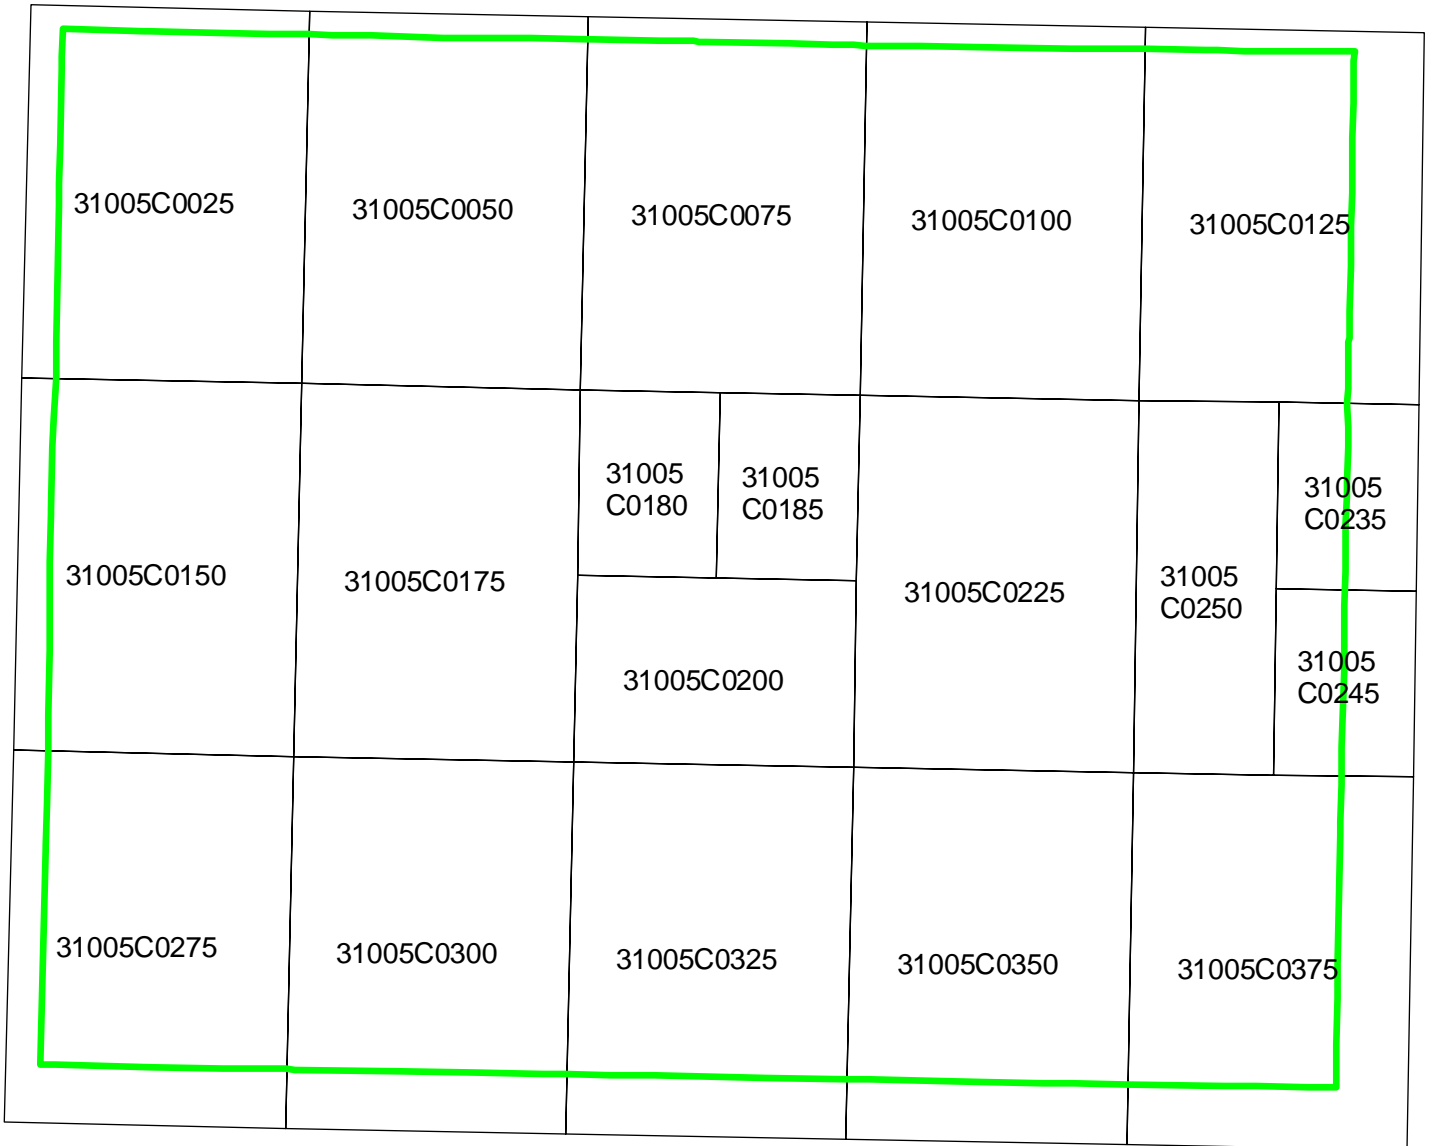

Proposed Panel Layout
Adams County, Nebraska
Map Modernization Business Plan
March 2004

Legend

-  County Boundary
-  Proposed Panel Layout

Proposed Panel Layout Arthur County, Nebraska Map Modernization Business Plan March 2004

Legend

- County Boundary
- Proposed Panel Layout

Proposed Panel Layout
Banner County, Nebraska
Map Modernization Business Plan
March 2004

Legend

-  County Boundary
-  Proposed Panel Layout

Proposed Panel Layout
Blaine County, Nebraska
Map Modernization Business Plan
March 2004