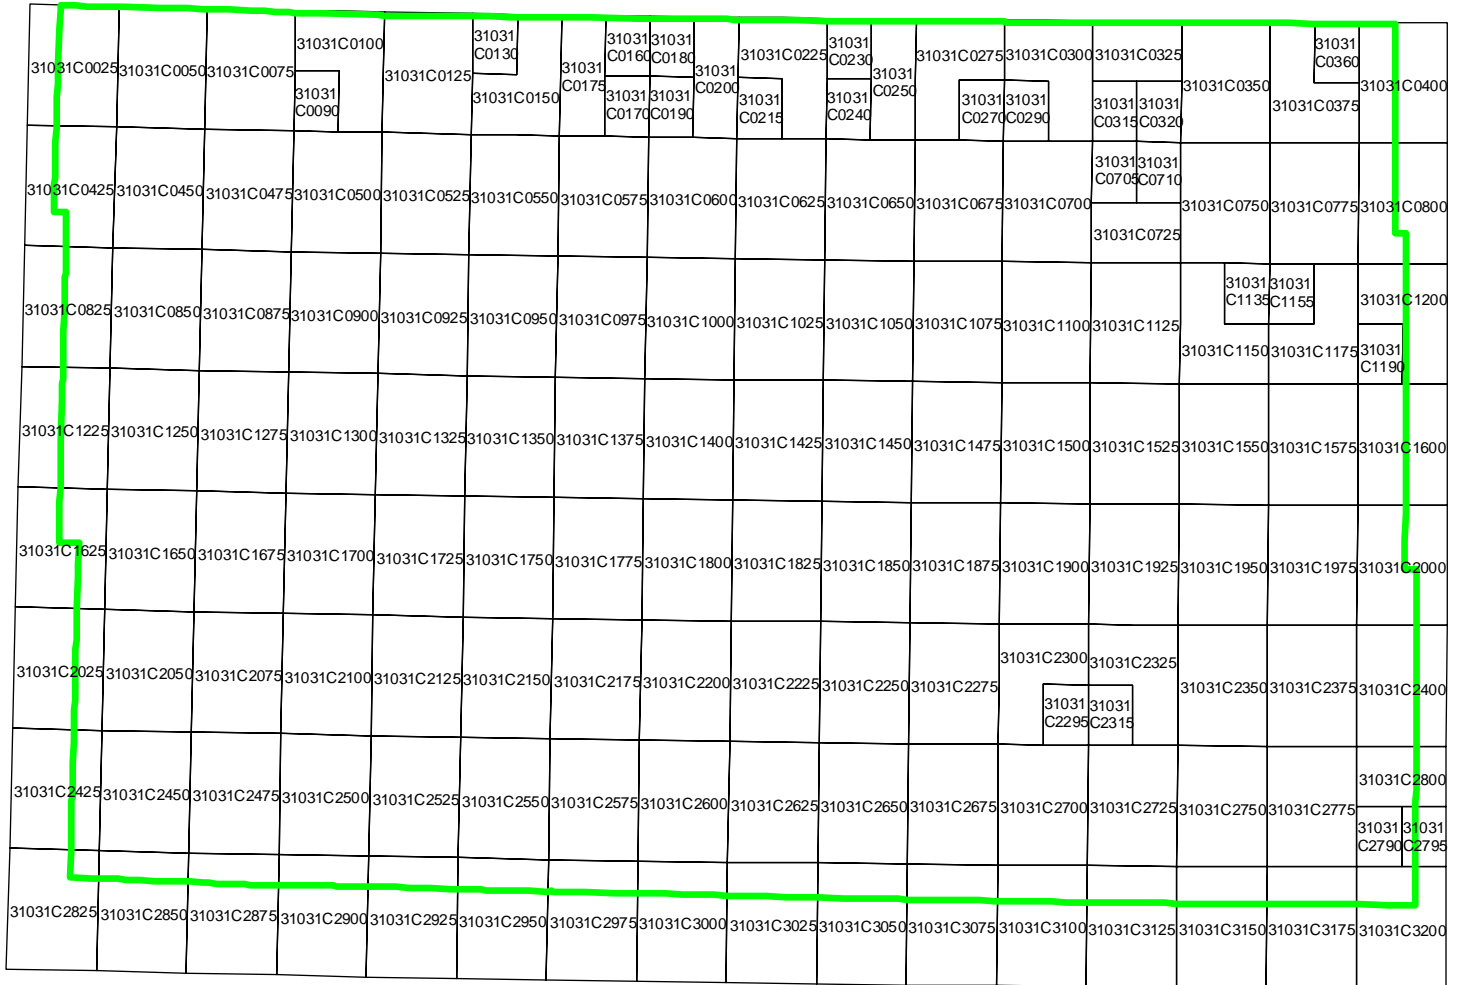

Legend

-  County Boundary
-  Proposed Panel Layout

Proposed Panel Layout Chase County, Nebraska Map Modernization Business Plan March 2004

Legend

- County Boundary
- Proposed Panel Layout

Proposed Panel Layout Cherry County, Nebraska Map Modernization Business Plan March 2004

Legend

- County Boundary
- Proposed Panel Layout

Proposed Panel Layout Cheyenne County, Nebraska Map Modernization Business Plan March 2004

Legend

-  County Boundary
-  Proposed Panel Layout

Proposed Panel Layout
Clay County, Nebraska
Map Modernization Business Plan
March 2004