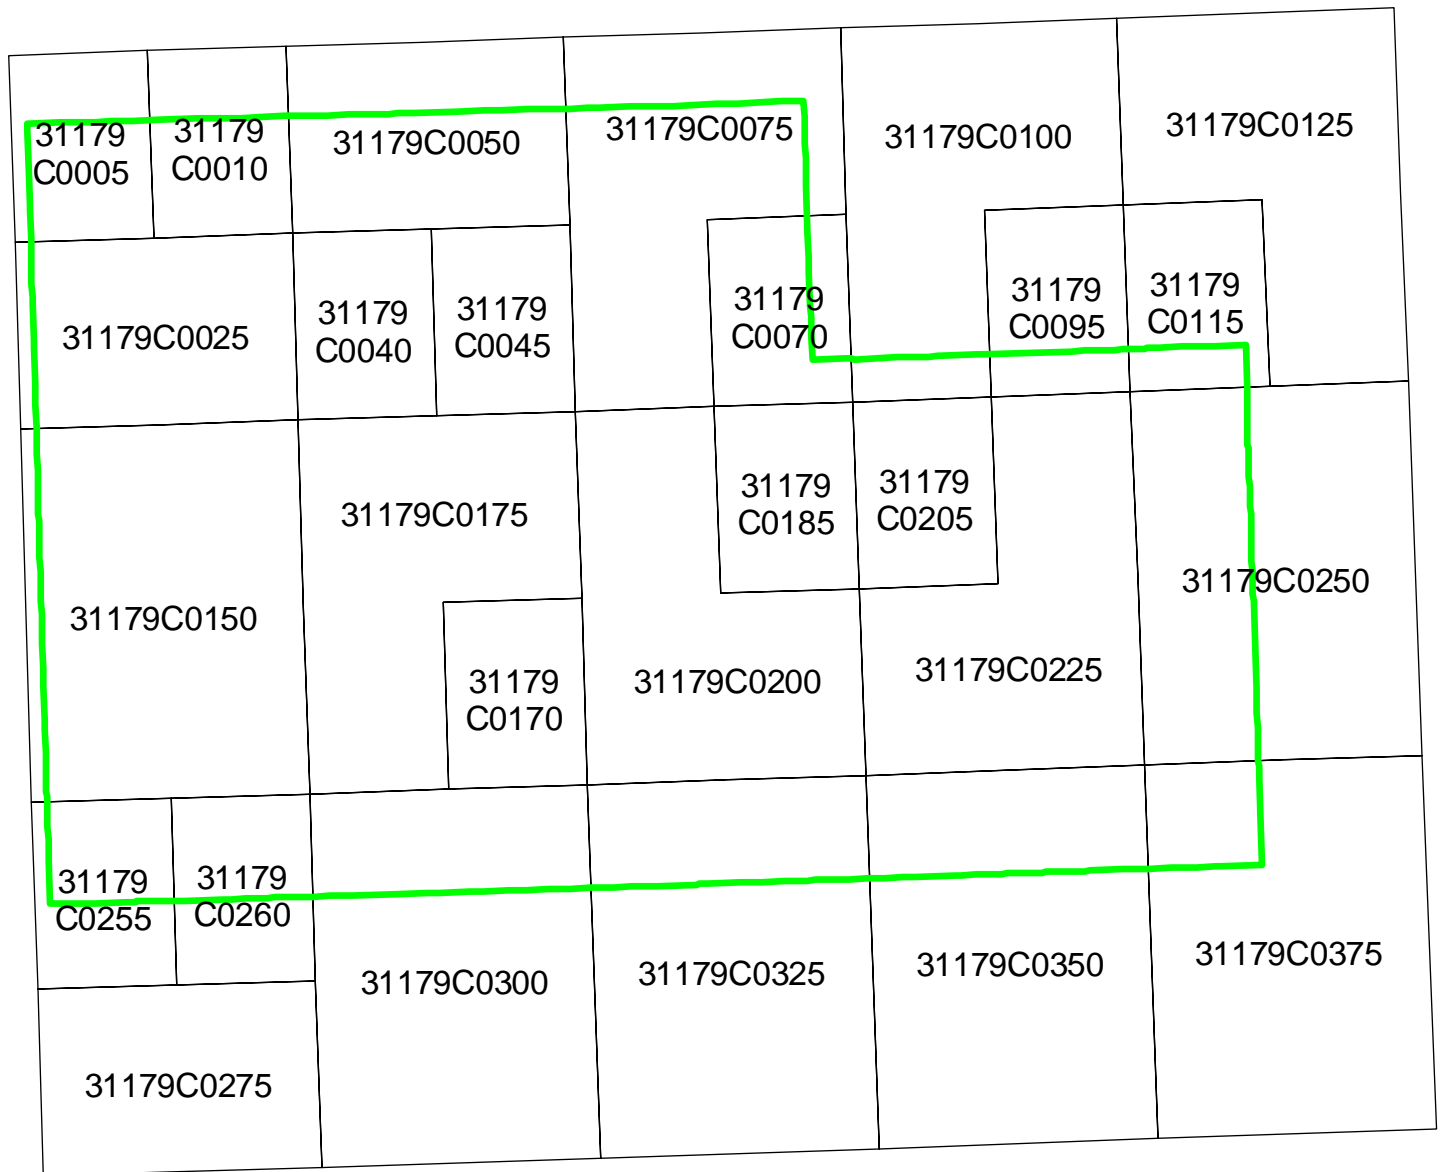

Proposed Panel Layout
Wayne County, Nebraska
Map Modernization Business Plan
March 2004

Legend

- County Boundary
- Proposed Panel Layout