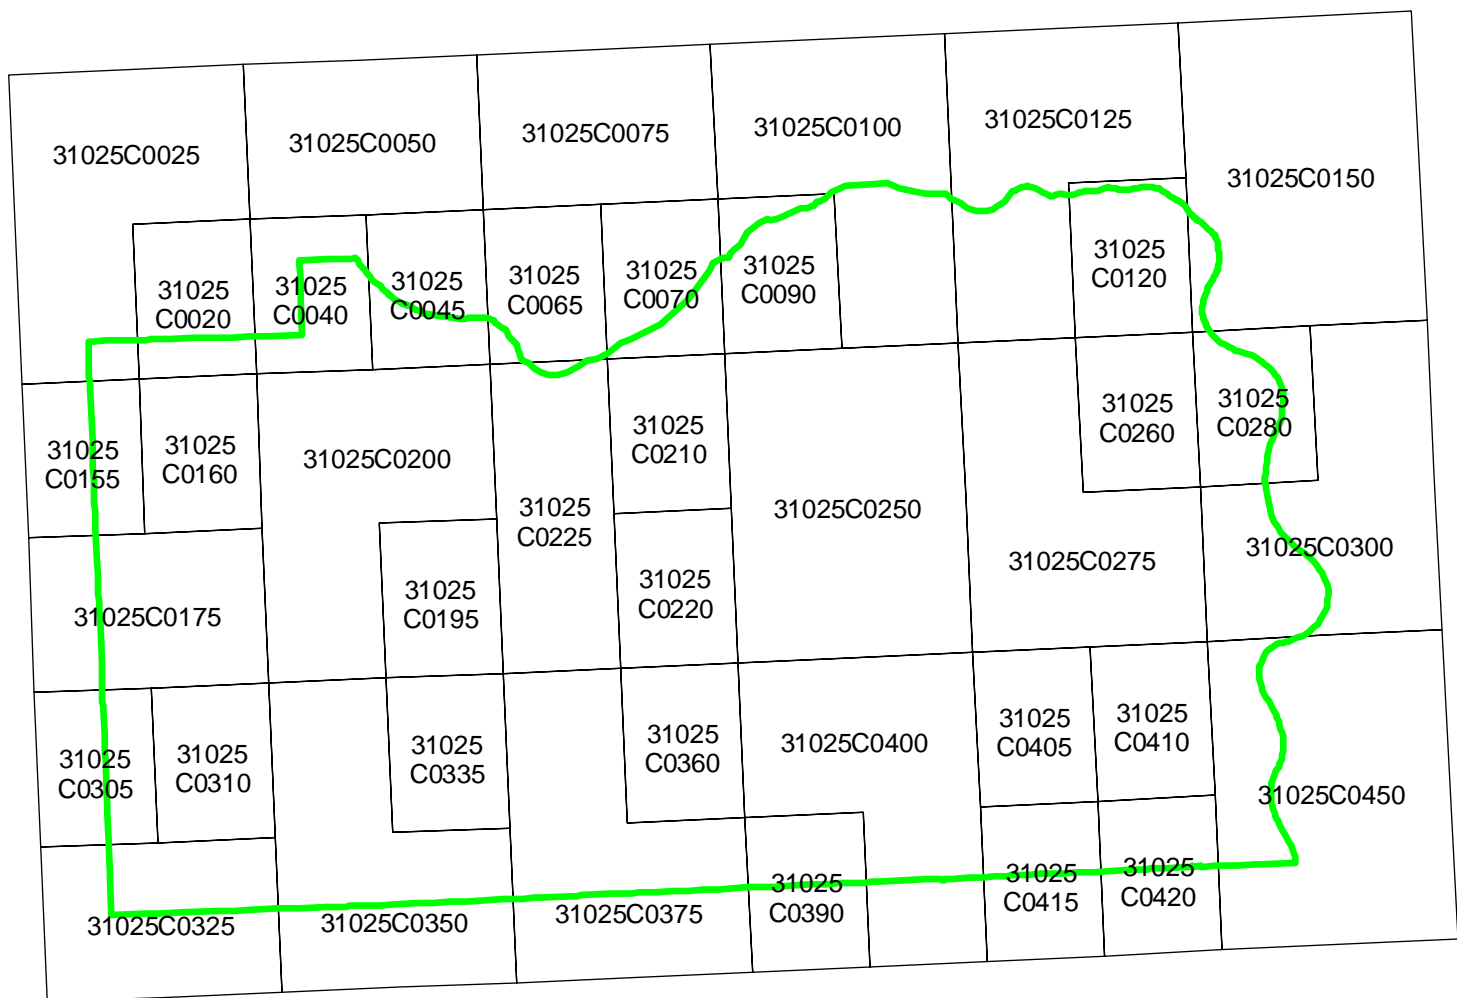

Legend

-  County Boundary
-  Proposed Panel Layout

Proposed Panel Layout Boyd County, Nebraska Map Modernization Business Plan March 2004

Legend

-  County Boundary
-  Proposed Panel Layout

Proposed Panel Layout Brown County, Nebraska Map Modernization Business Plan March 2004

Legend

-  County Boundary
-  Proposed Panel Layout

Proposed Panel Layout Burt County, Nebraska Map Modernization Business Plan March 2004

Legend

-  County Boundary
-  Proposed Panel Layout

Proposed Panel Layout Butler County, Nebraska Map Modernization Business Plan March 2004

Legend

- County Boundary
- Proposed Panel Layout

Proposed Panel Layout Cass County, Nebraska Map Modernization Business Plan March 2004

Legend

-  County Boundary
-  Proposed Panel Layout

Proposed Panel Layout
Cedar County, Nebraska
Map Modernization Business Plan
March 2004

Legend

-  County Boundary
-  Proposed Panel Layout

Proposed Panel Layout Chase County, Nebraska Map Modernization Business Plan March 2004

Legend

- County Boundary
- Proposed Panel Layout

Proposed Panel Layout Cherry County, Nebraska Map Modernization Business Plan March 2004