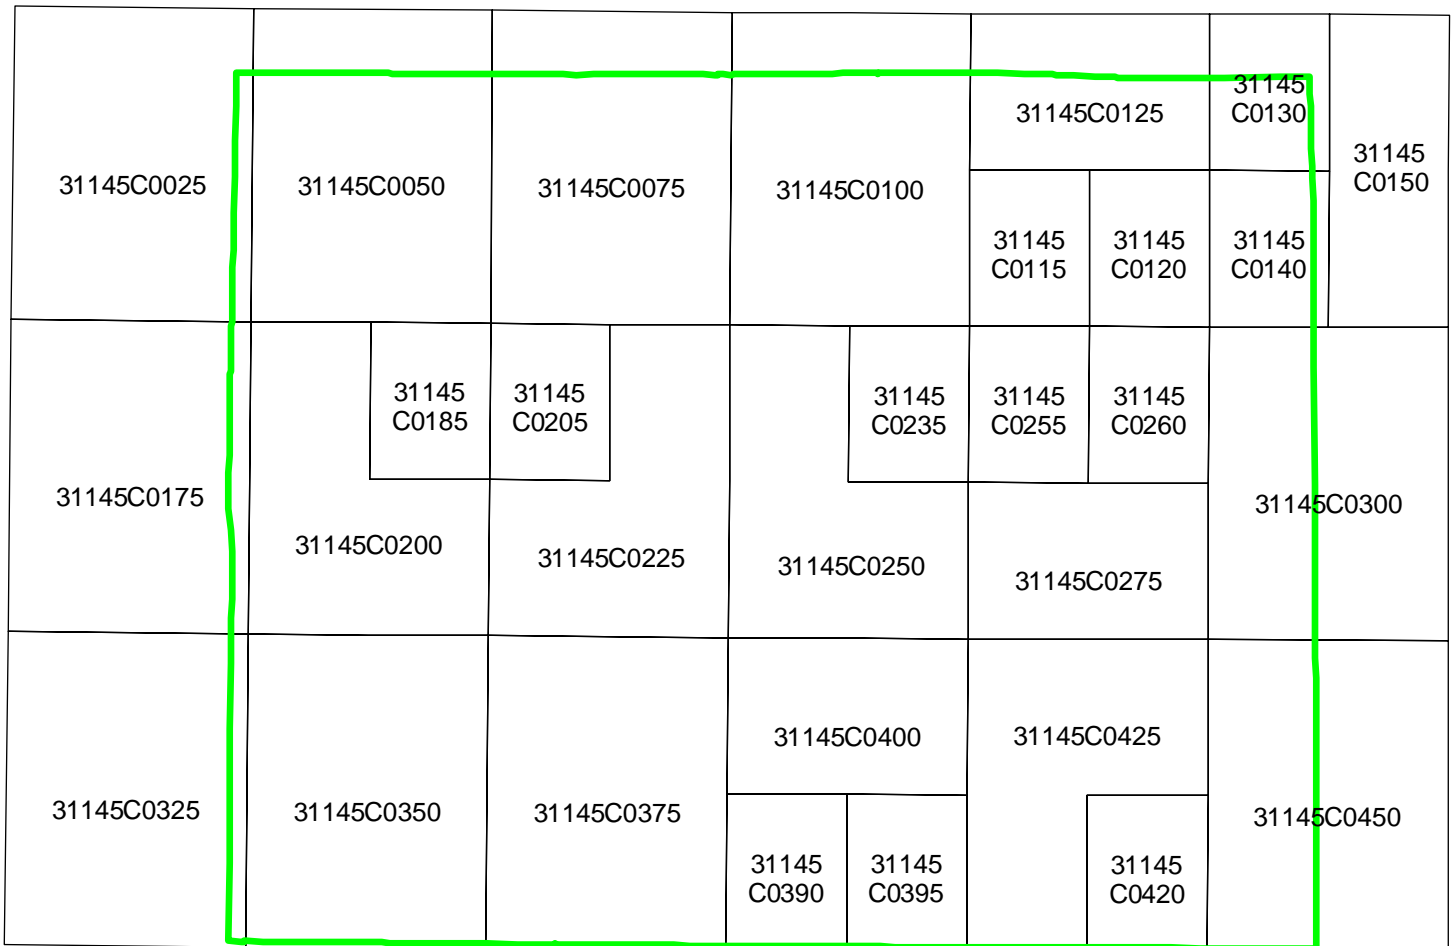

Proposed Panel Layout Red Willow County, Nebraska Map Modernization Business Plan March 2004

Legend

- County Boundary
- Proposed Panel Layout