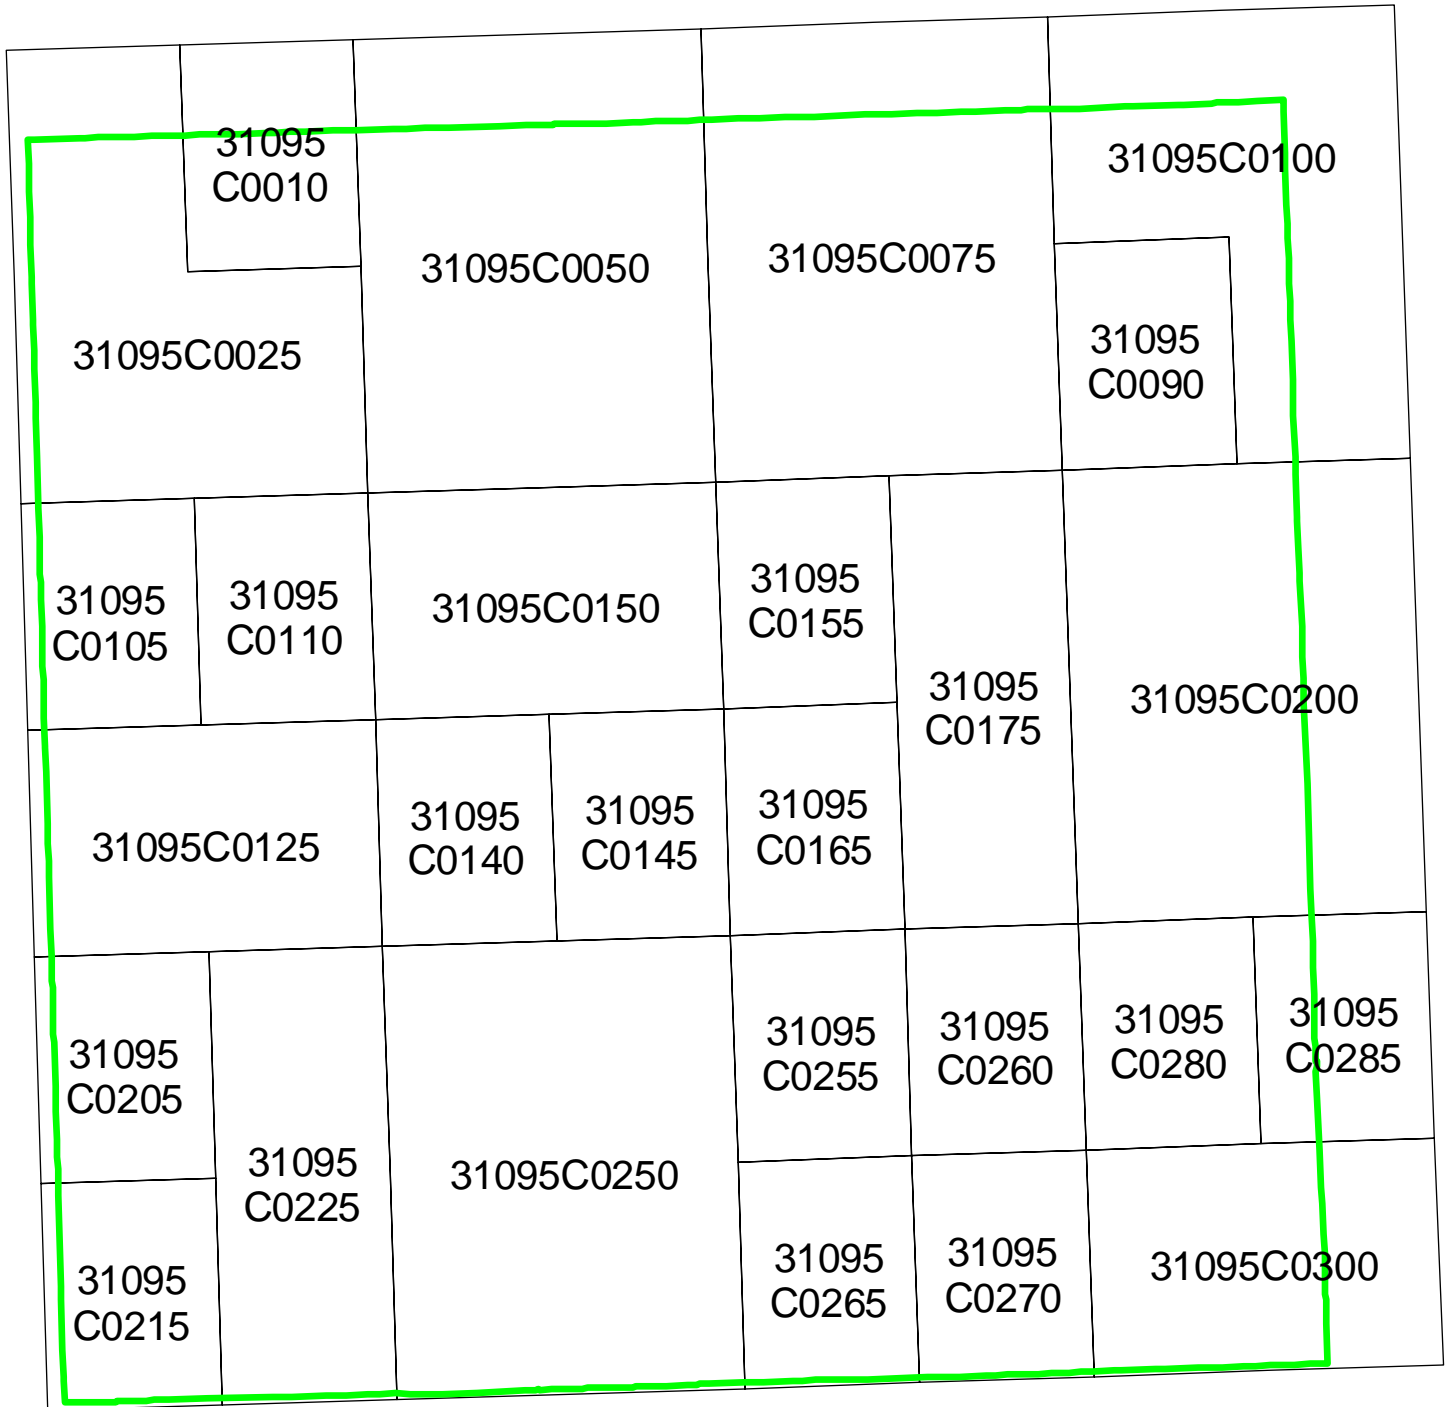

Legend

- County Boundary
- Proposed Panel Layout

Proposed Panel Layout Holt County, Nebraska Map Modernization Business Plan March 2004

Legend

- County Boundary
- Proposed Panel Layout

Proposed Panel Layout
Hooker County, Nebraska
Map Modernization Business Plan
March 2004

Legend

-  County Boundary
-  Proposed Panel Layout

Proposed Panel Layout
Howard County, Nebraska
Map Modernization Business Plan
March 2004

Howard County is in the
process of publication.
The panel scheme is complete.

Proposed Panel Layout
 Jefferson County, Nebraska
 Map Modernization Business Plan
 March 2004

Legend

-  County Boundary
-  Proposed Panel Layout

Proposed Panel Layout
Johnson County, Nebraska
Map Modernization Business Plan
March 2004