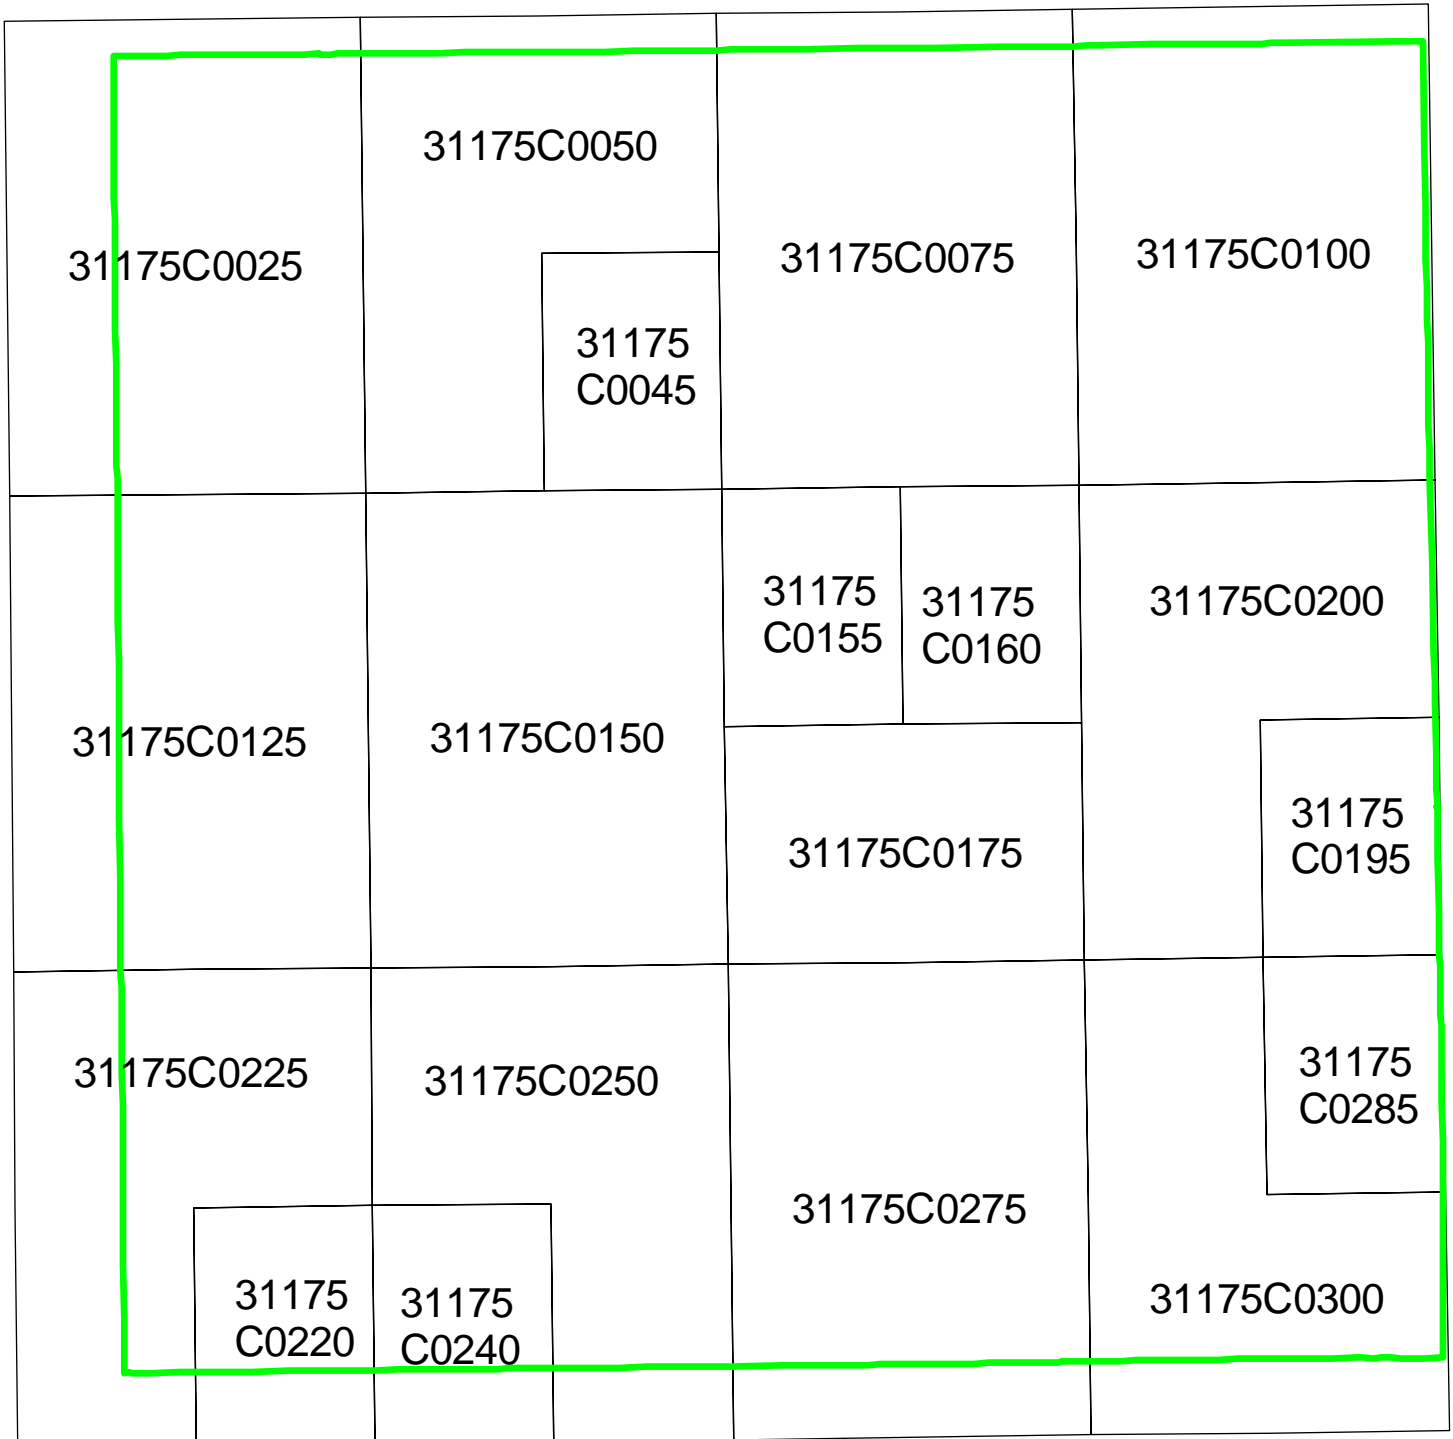

Legend

-  County Boundary
-  Proposed Panel Layout

Proposed Panel Layout
Thurston County, Nebraska
Map Modernization Business Plan
March 2004

Legend

-  County Boundary
-  Proposed Panel Layout

Proposed Panel Layout
Valley County, Nebraska
Map Modernization Business Plan
March 2004