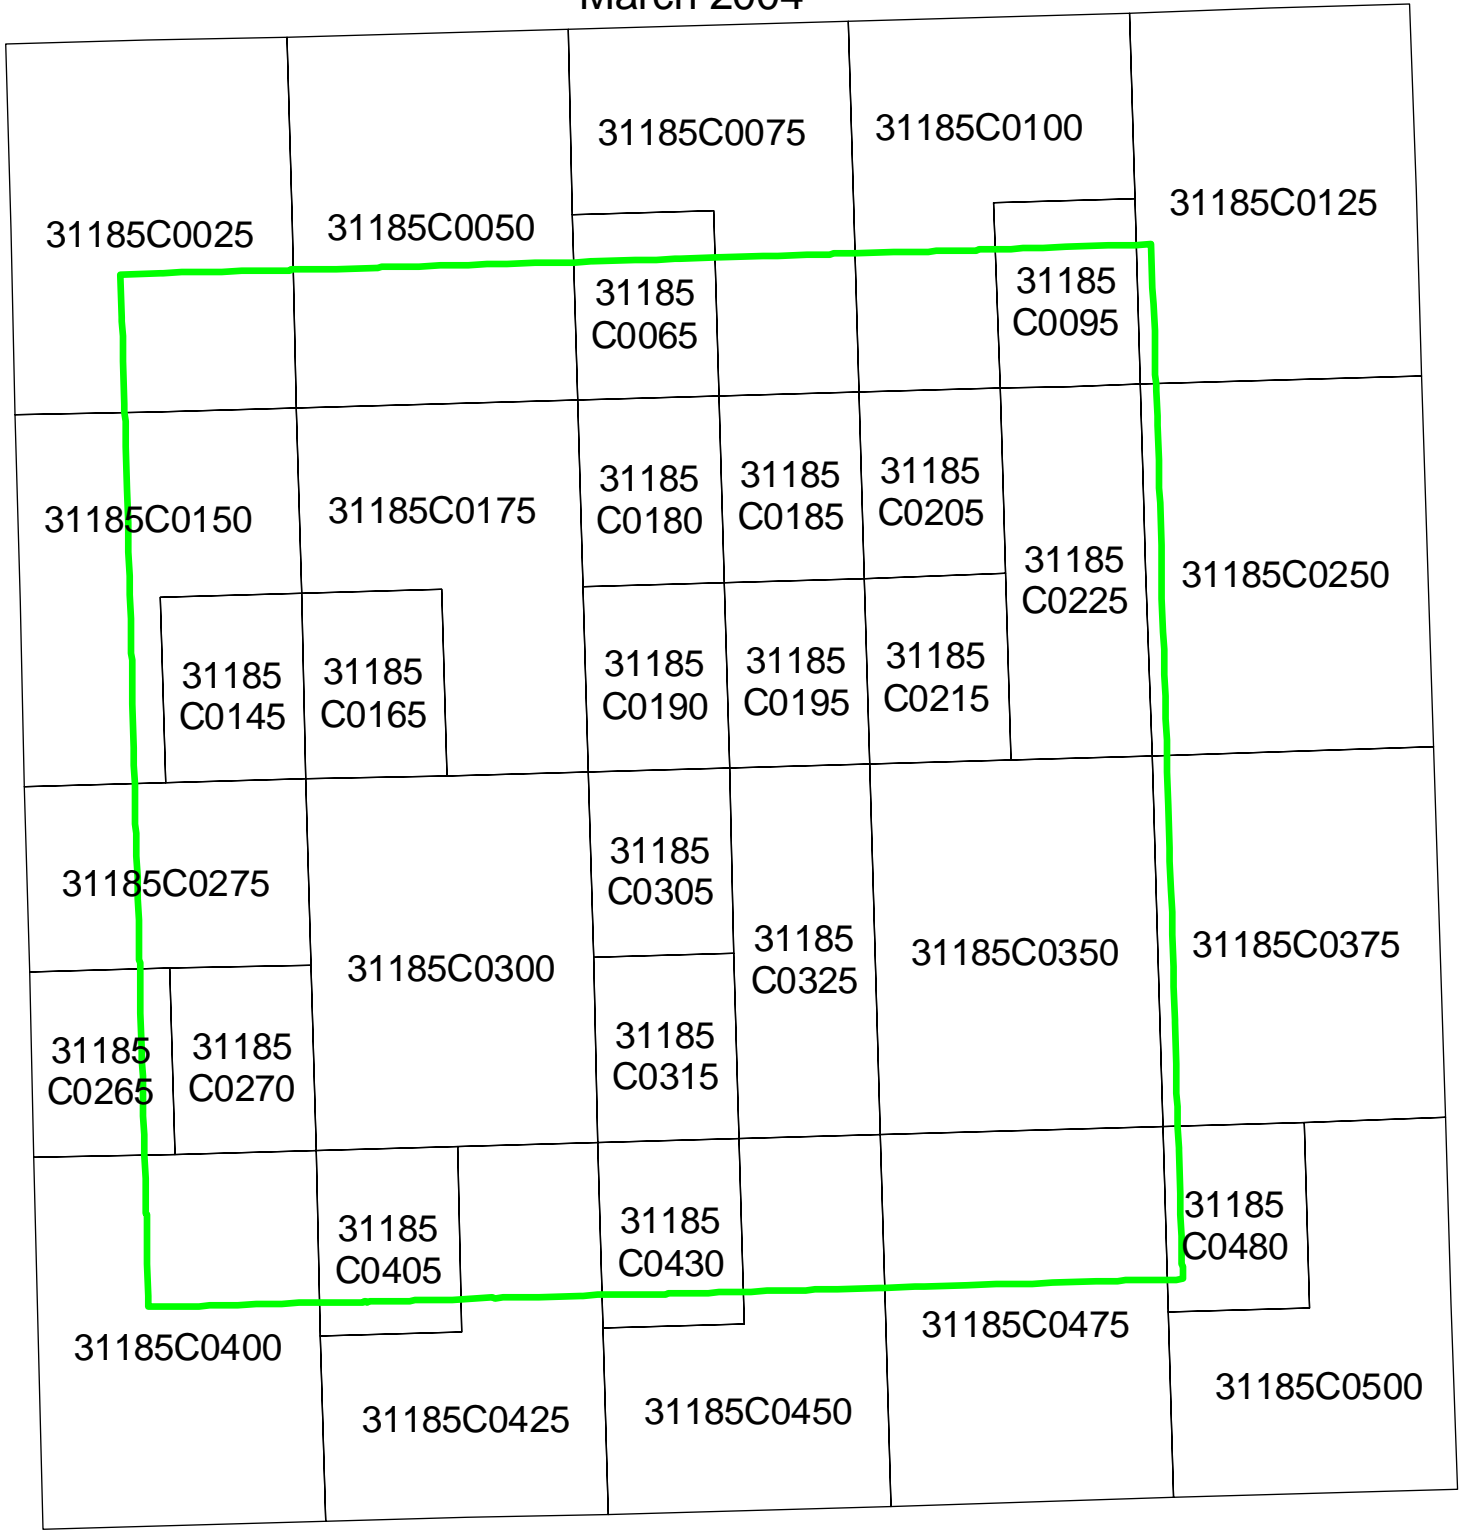

Proposed Panel Layout
York County, Nebraska
Map Modernization Business Plan
March 2004

Legend

- County Boundary
- Proposed Panel Layout