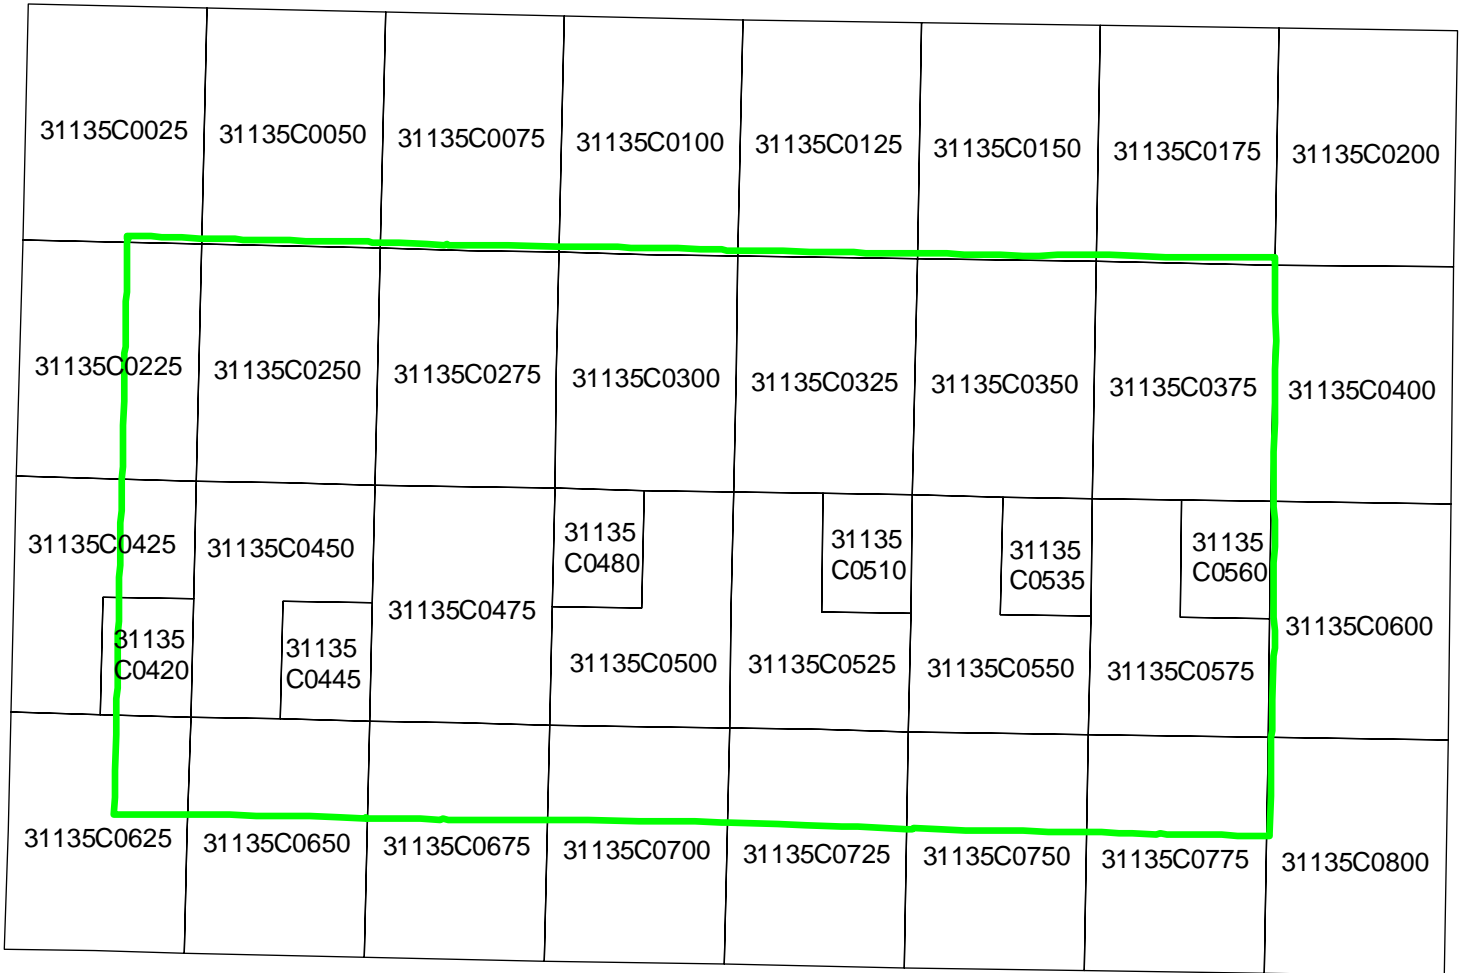

Proposed Panel Layout
Pawnee County, Nebraska
Map Modernization Business Plan
March 2004

Legend

-  County Boundary
-  Proposed Panel Layout

Proposed Panel Layout
Perkins County, Nebraska
Map Modernization Business Plan
March 2004