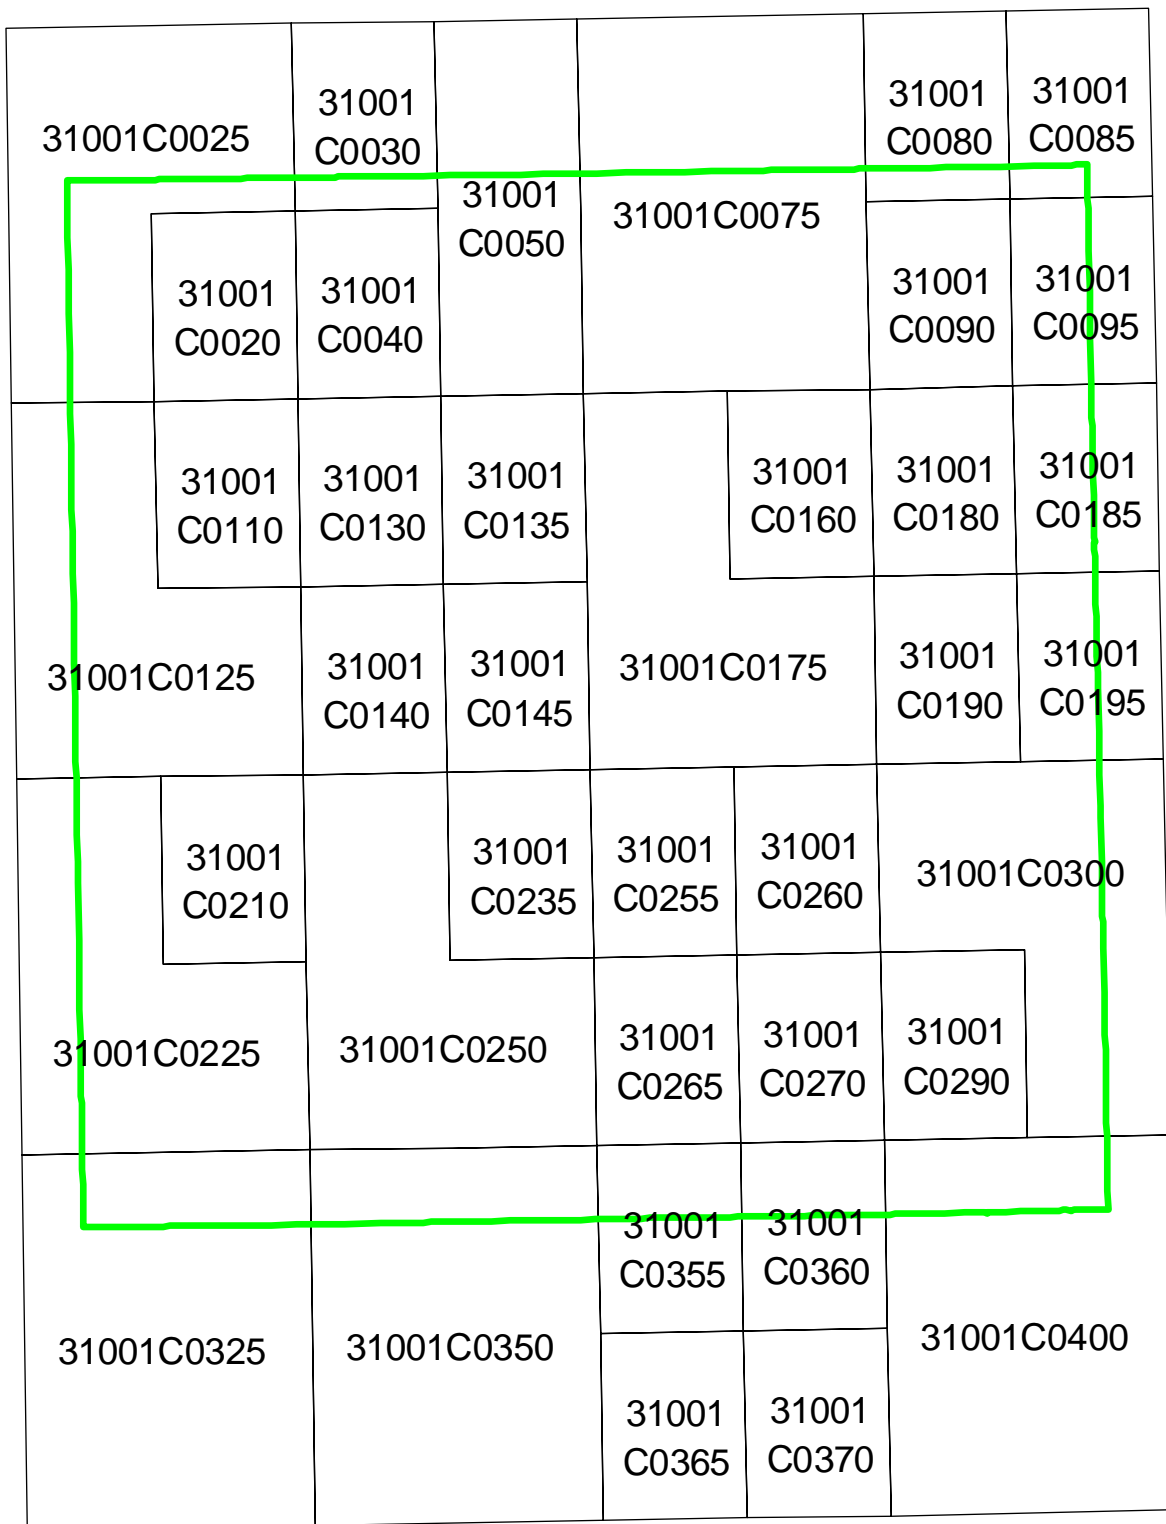

Proposed Panel Layout
Adams County, Nebraska
Map Modernization Business Plan
March 2004

Legend

-  County Boundary
-  Proposed Panel Layout

Proposed Panel Layout Arthur County, Nebraska Map Modernization Business Plan March 2004

Legend

- County Boundary
- Proposed Panel Layout

Proposed Panel Layout
Banner County, Nebraska
Map Modernization Business Plan
March 2004

Legend

-  County Boundary
-  Proposed Panel Layout

Proposed Panel Layout
Blaine County, Nebraska
Map Modernization Business Plan
March 2004