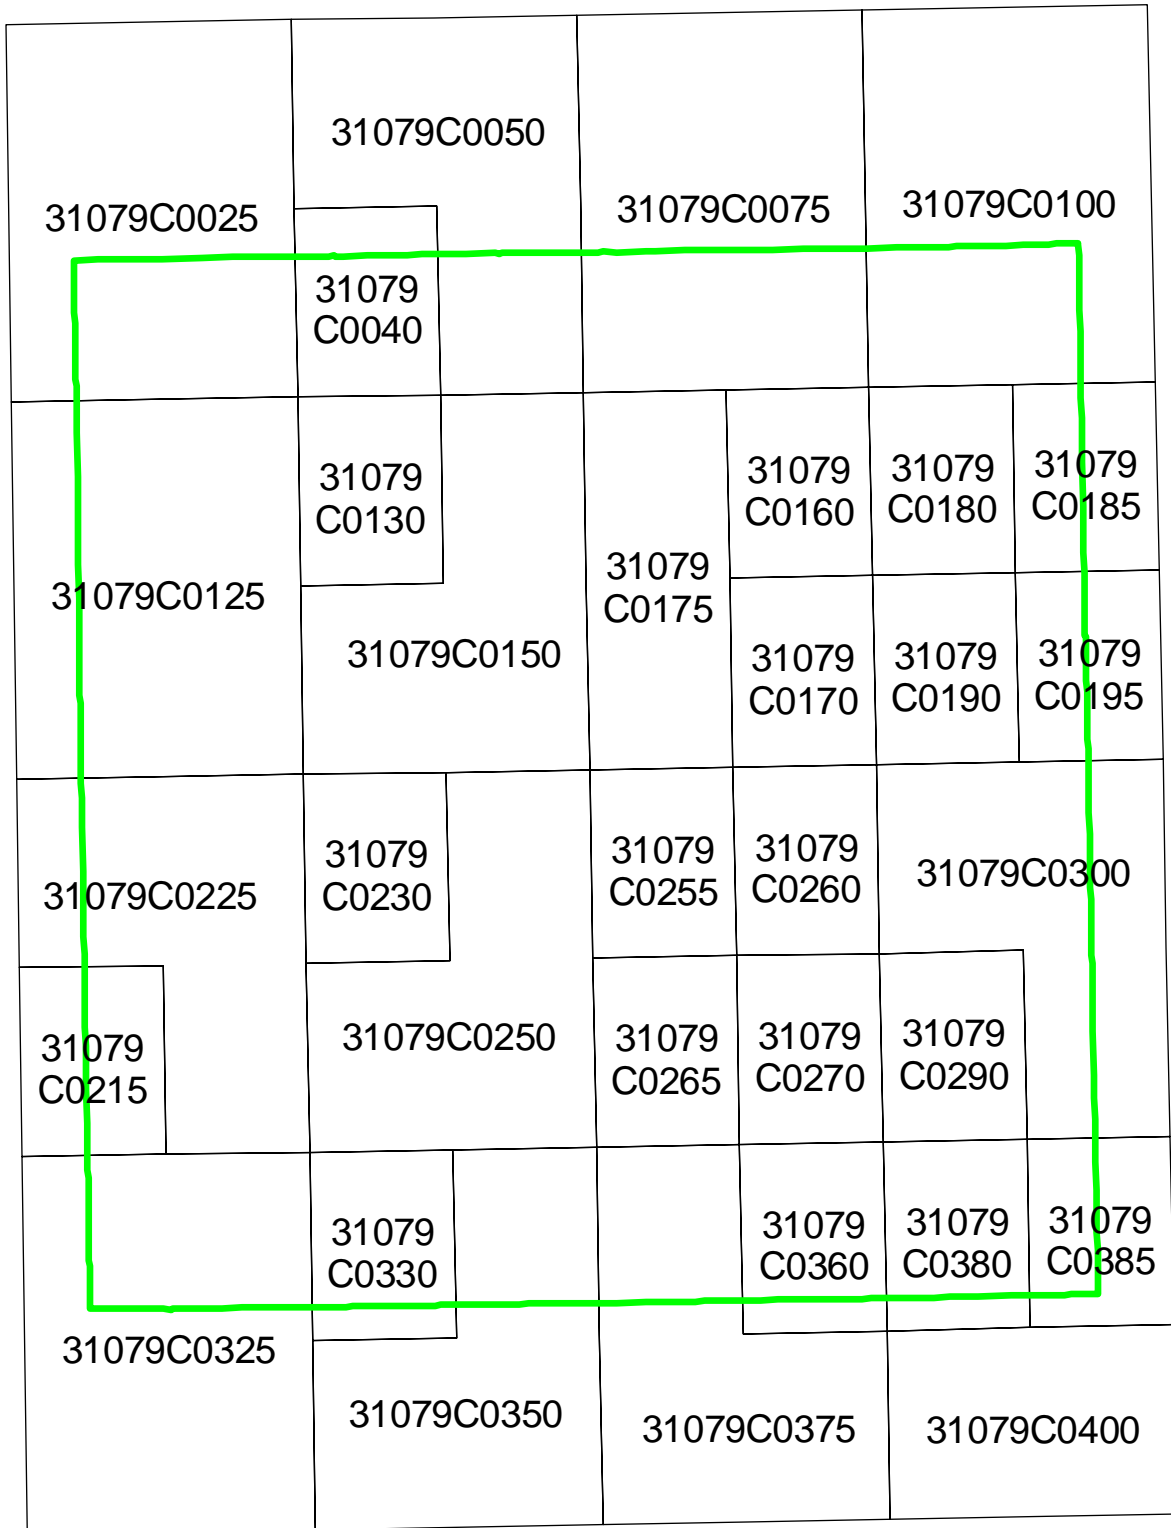

Legend

-  County Boundary
-  Proposed Panel Layout

Proposed Panel Layout
 Greeley County, Nebraska
 Map Modernization Business Plan
 March 2004

Legend

- County Boundary
- Proposed Panel Layout

Proposed Panel Layout
Hall County, Nebraska
Map Modernization Business Plan
March 2004

Legend

-  County Boundary
-  Proposed Panel Layout

Proposed Panel Layout
 Hamilton County, Nebraska
 Map Modernization Business Plan
 March 2004

Legend

-  County Boundary
-  Proposed Panel Layout

Proposed Panel Layout
 Harlan County, Nebraska
 Map Modernization Business Plan
 March 2004