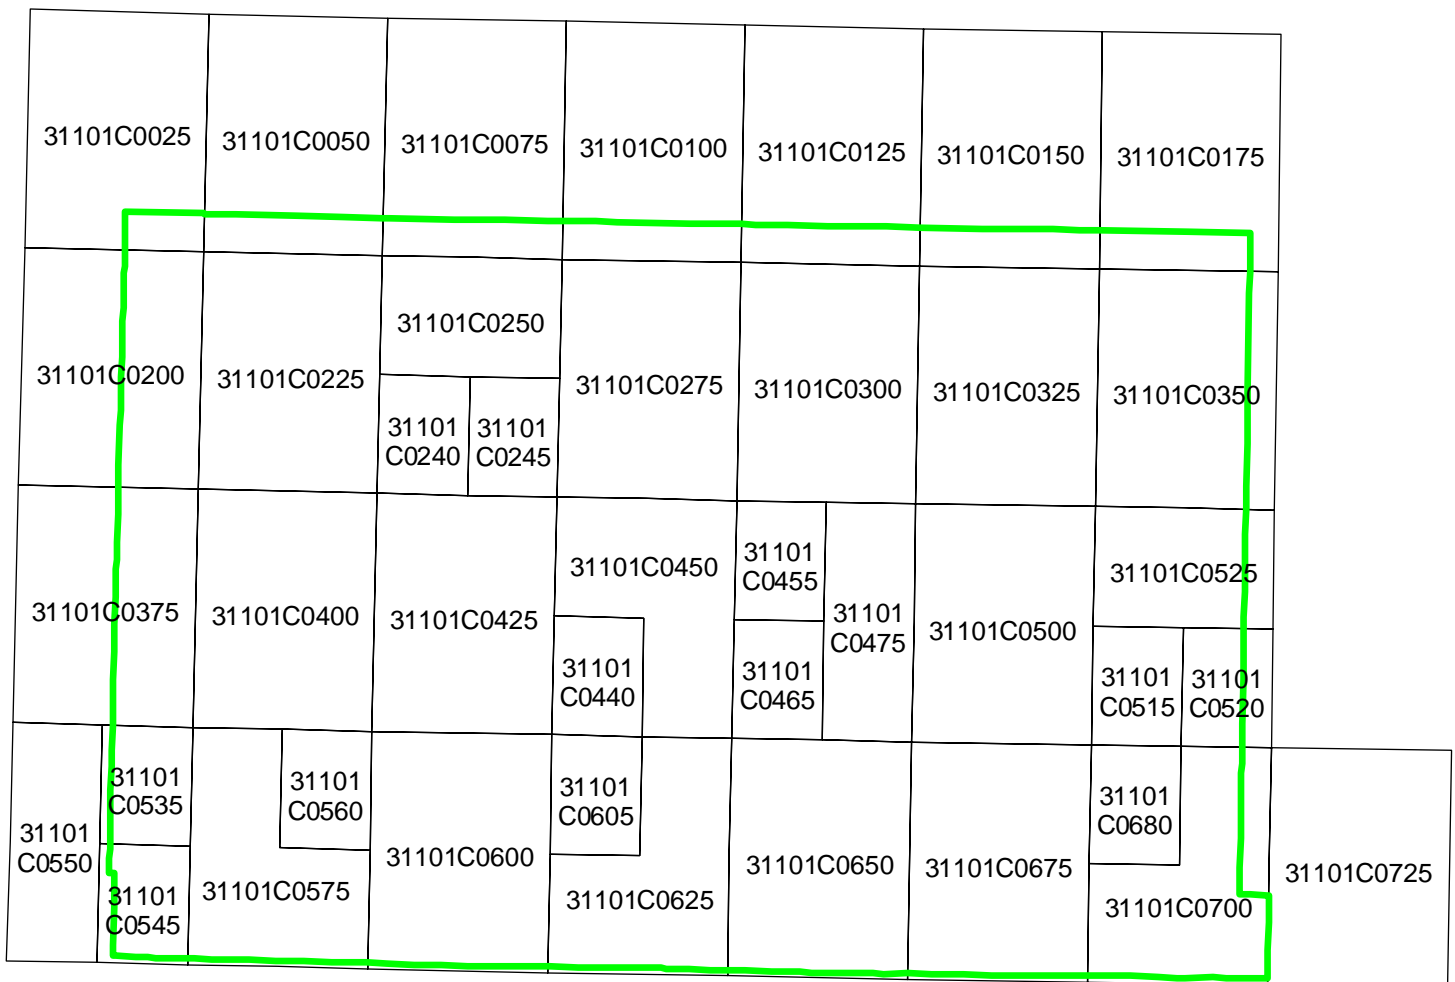

Proposed Panel Layout Keith County, Nebraska Map Modernization Business Plan March 2004

Legend

- County Boundary
- Proposed Panel Layout