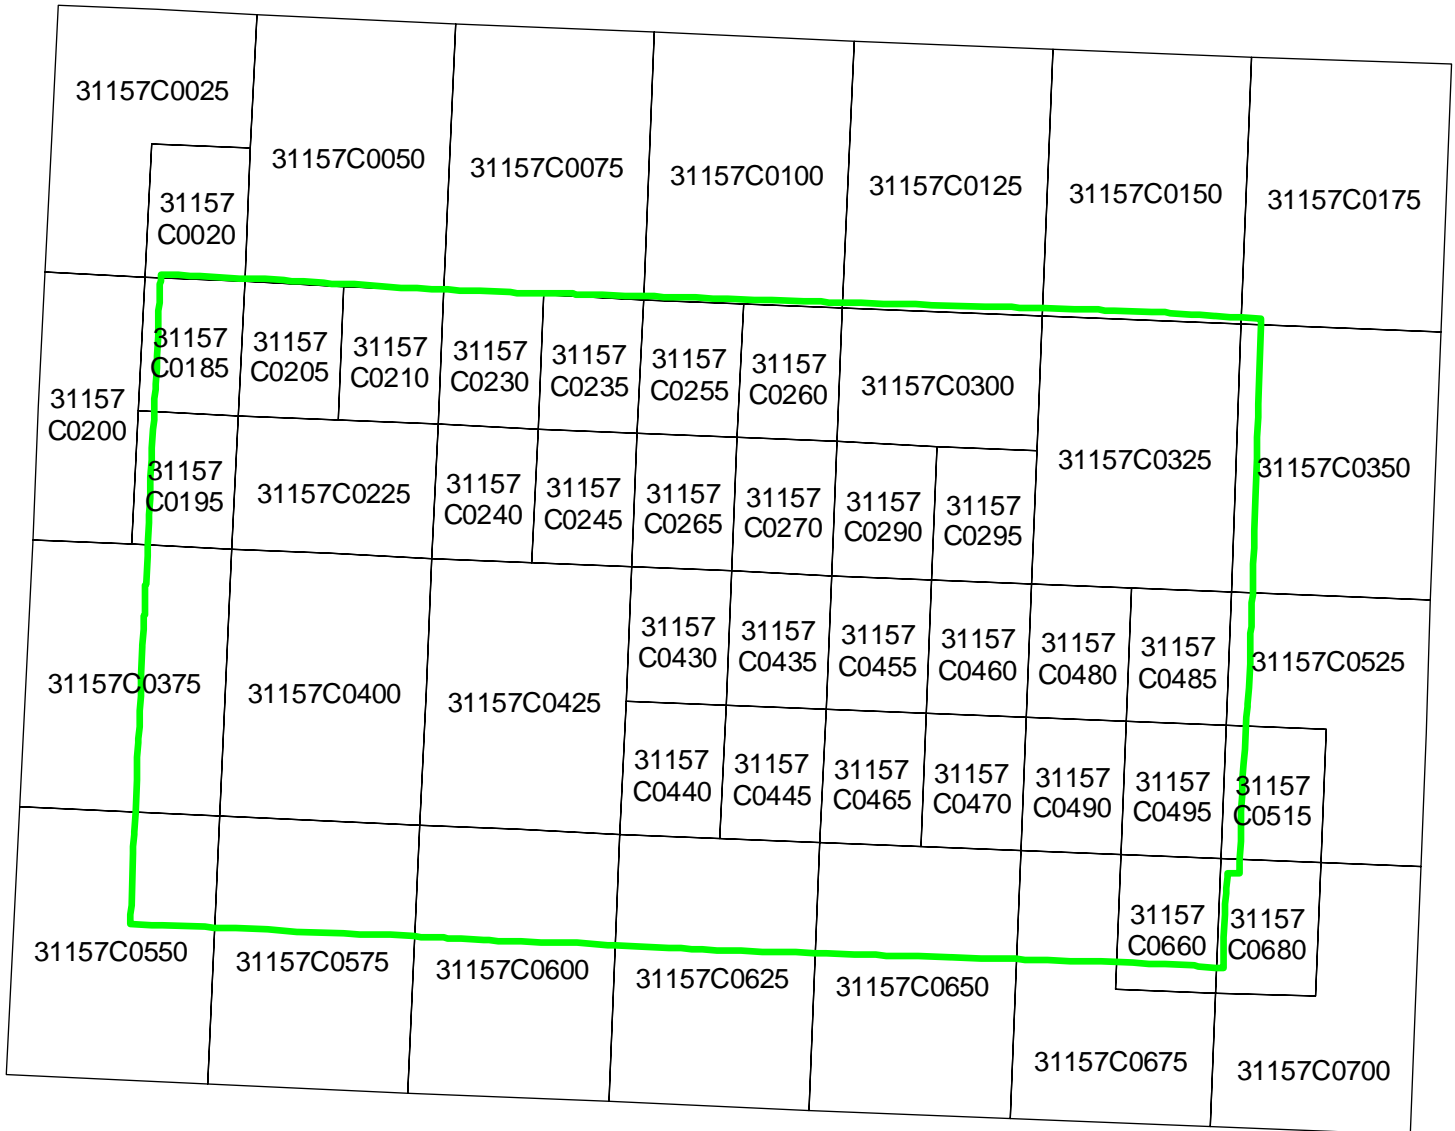

Proposed Panel Layout Saunders County, Nebraska Map Modernization Business Plan March 2004

Legend

-  County Boundary
-  Proposed Panel Layout

Proposed Panel Layout Scotts Bluff County, Nebraska Map Modernization Business Plan March 2004