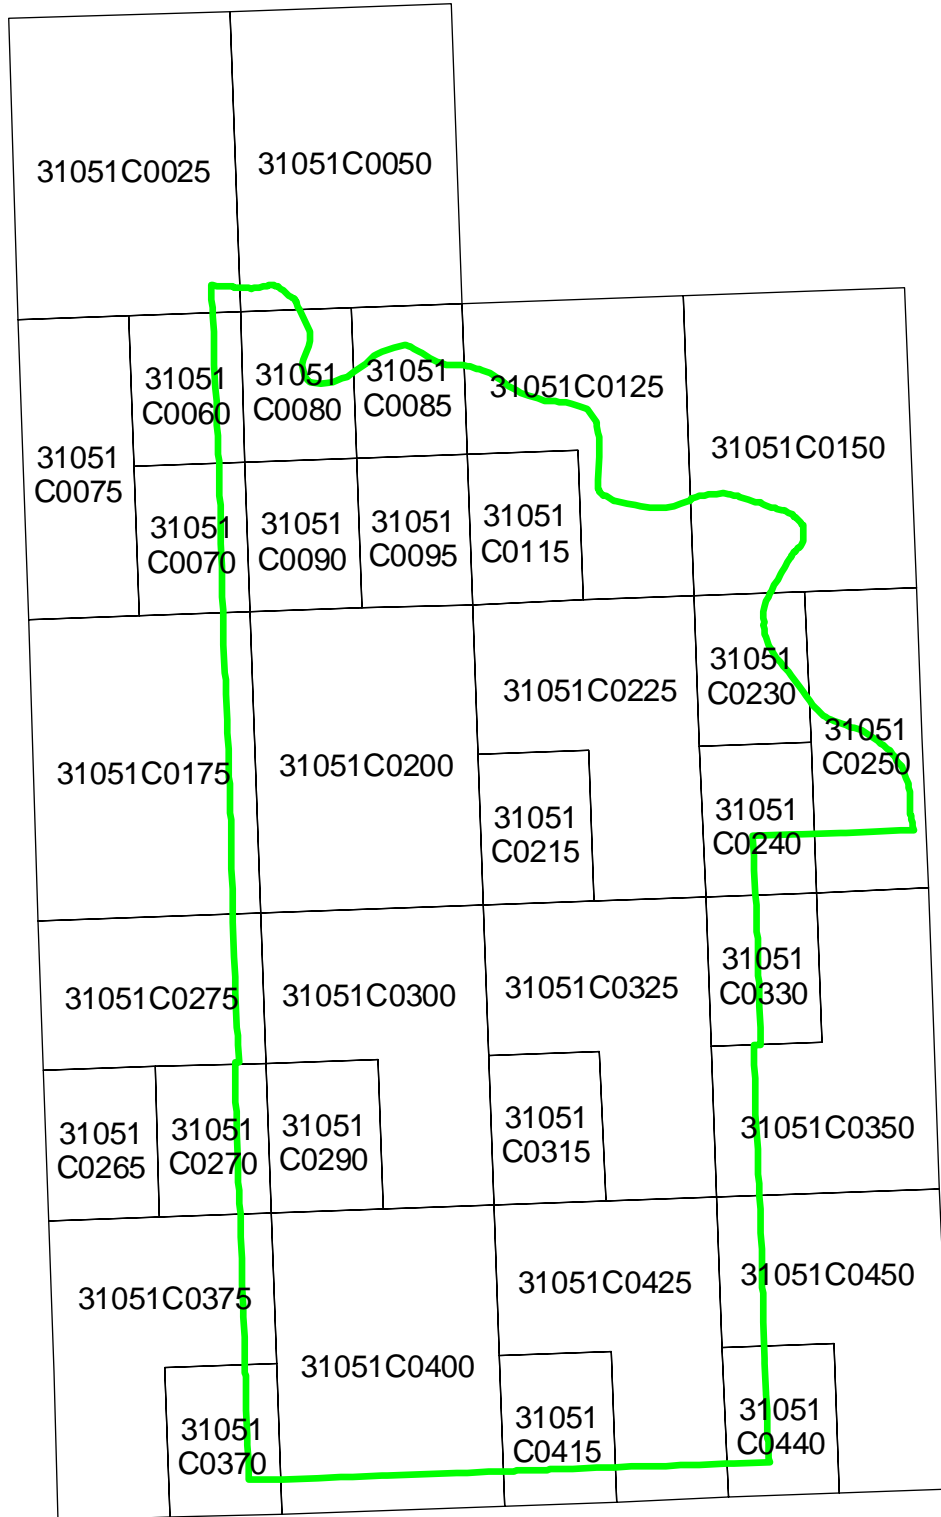

Legend

- County Boundary
- Proposed Panel Layout

Proposed Panel Layout
Deuel County, Nebraska
Map Modernization Business Plan
March 2004

Legend

-  County Boundary
-  Proposed Panel Layout

Proposed Panel Layout
 Dixon County, Nebraska
 Map Modernization Business Plan
 March 2004

Legend

-  County Boundary
-  Proposed Panel Layout

Proposed Panel Layout
Dodge County, Nebraska
Map Modernization Business Plan
March 2004

Legend

-  County Boundary
-  Proposed Panel Layout

Proposed Panel Layout
Douglas County, Nebraska
Map Modernization Business Plan
March 2004