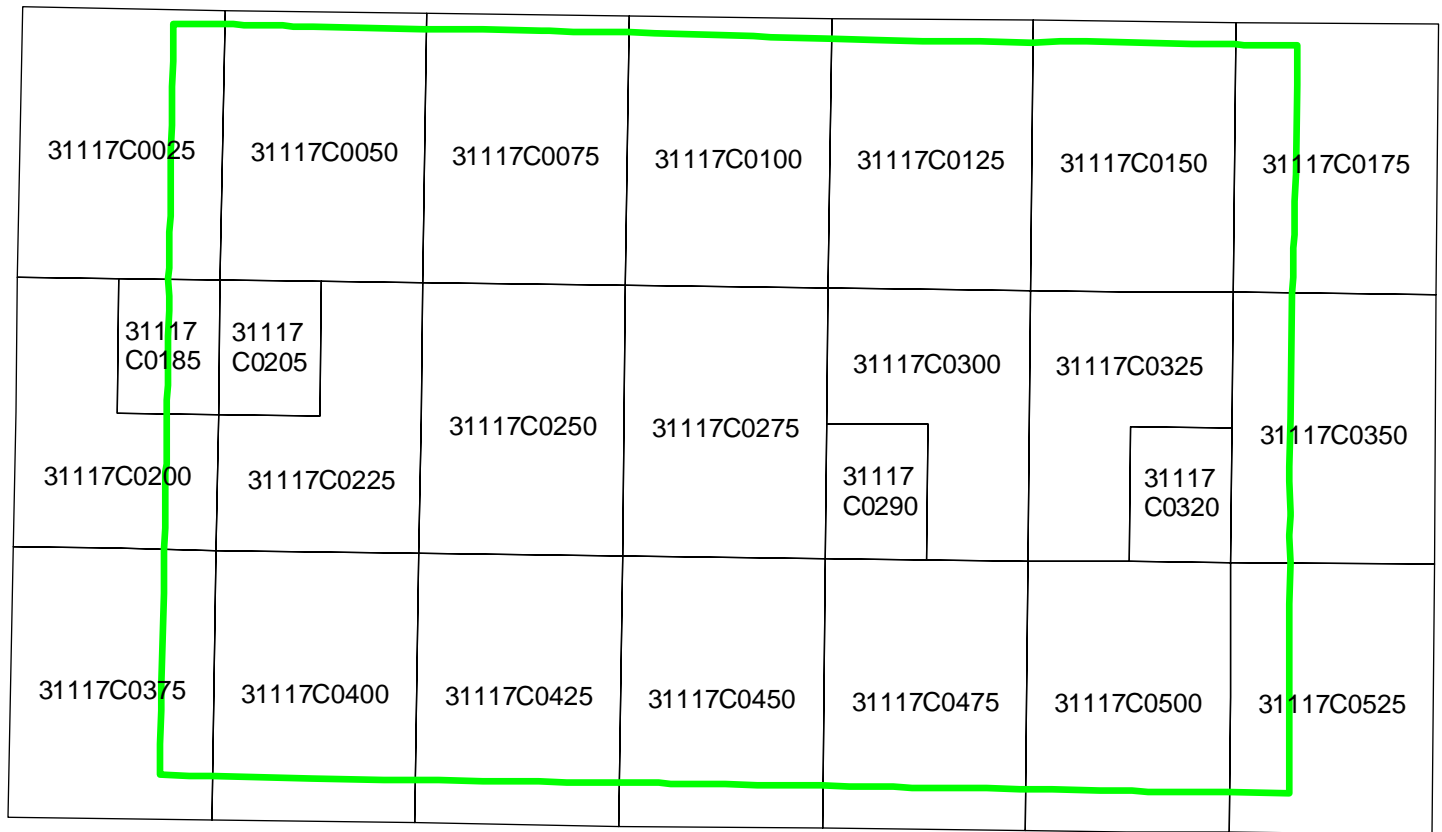

Legend

- County Boundary
- Proposed Panel Layout

Proposed Panel Layout
Madison County, Nebraska
Map Modernization Business Plan
March 2004

Legend

-  County Boundary
-  Proposed Panel Layout

Proposed Panel Layout
 McPherson County, Nebraska
 Map Modernization Business Plan
 March 2004