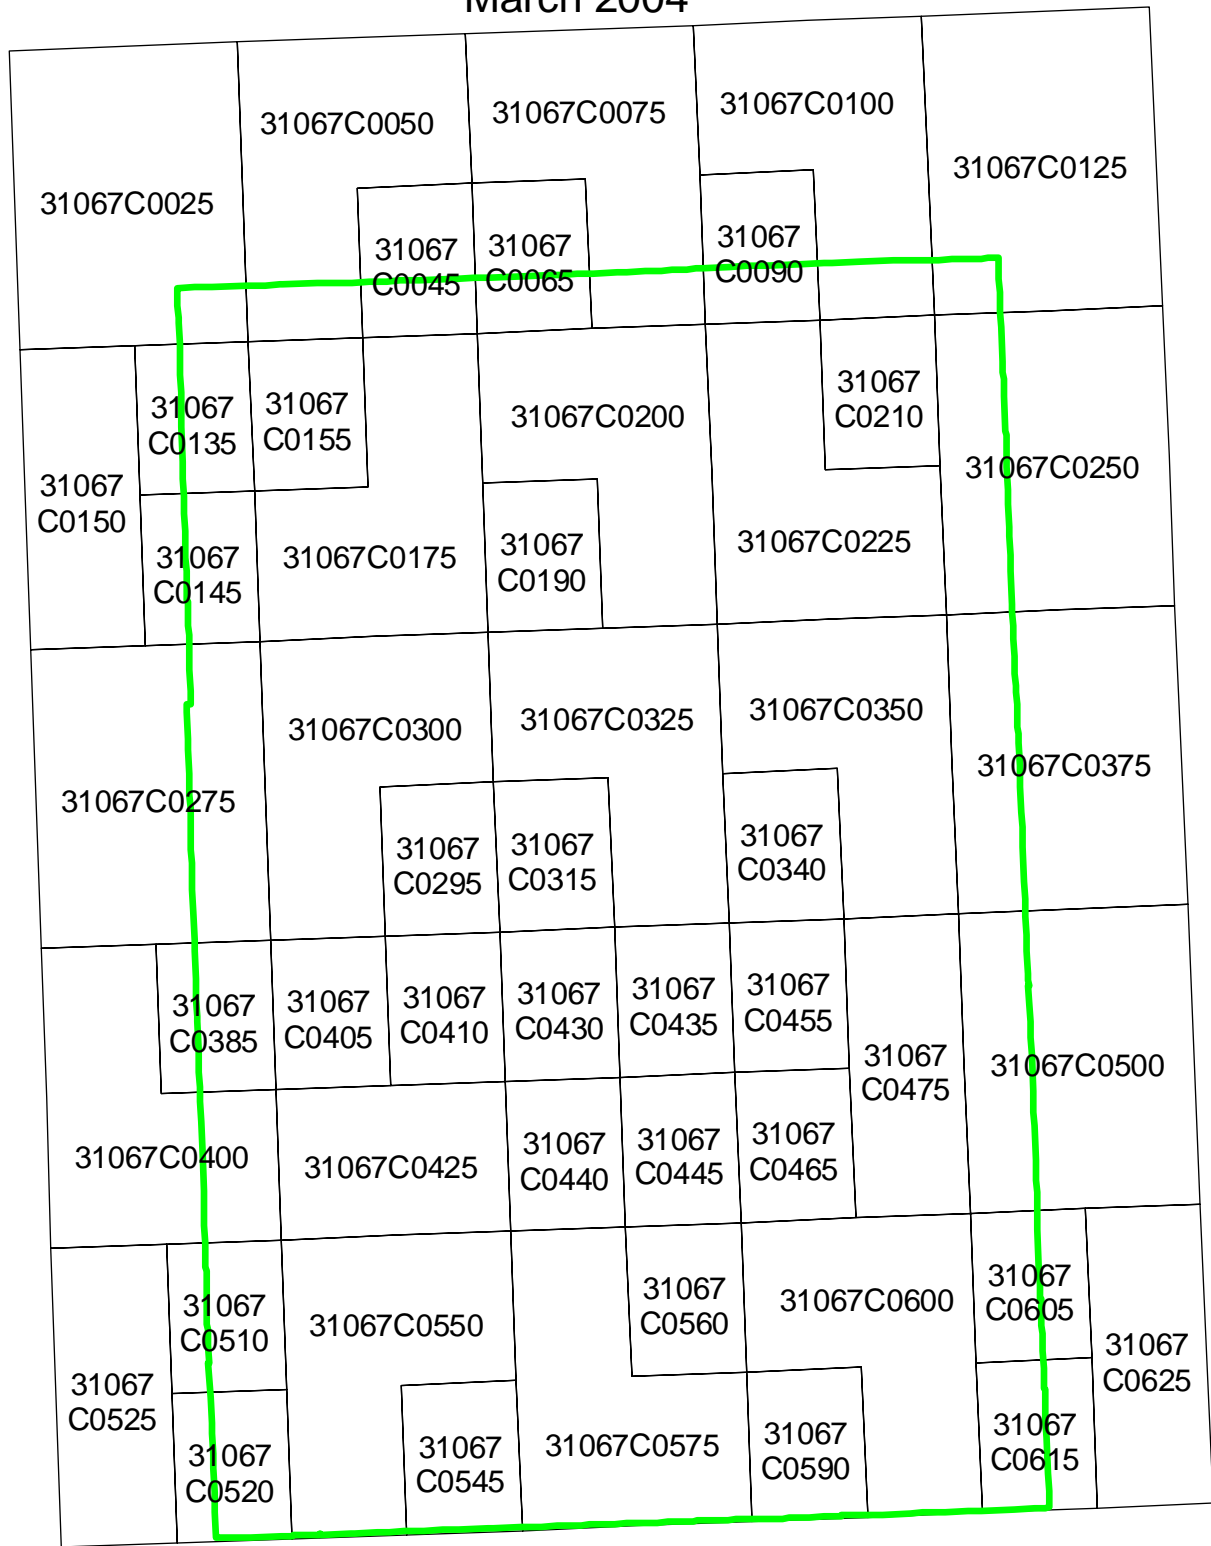

Legend

- County Boundary
- Proposed Panel Layout

Proposed Panel Layout
 Furnas County, Nebraska
 Map Modernization Business Plan
 March 2004

Legend

-  County Boundary
-  Proposed Panel Layout

Proposed Panel Layout Gage County, Nebraska Map Modernization Business Plan March 2004

Legend

- County Boundary
- Proposed Panel Layout

Proposed Panel Layout Garden County, Nebraska Map Modernization Business Plan March 2004

Legend

- County Boundary
- Proposed Panel Layout

Proposed Panel Layout
 Garfield County, Nebraska
 Map Modernization Business Plan
 March 2004