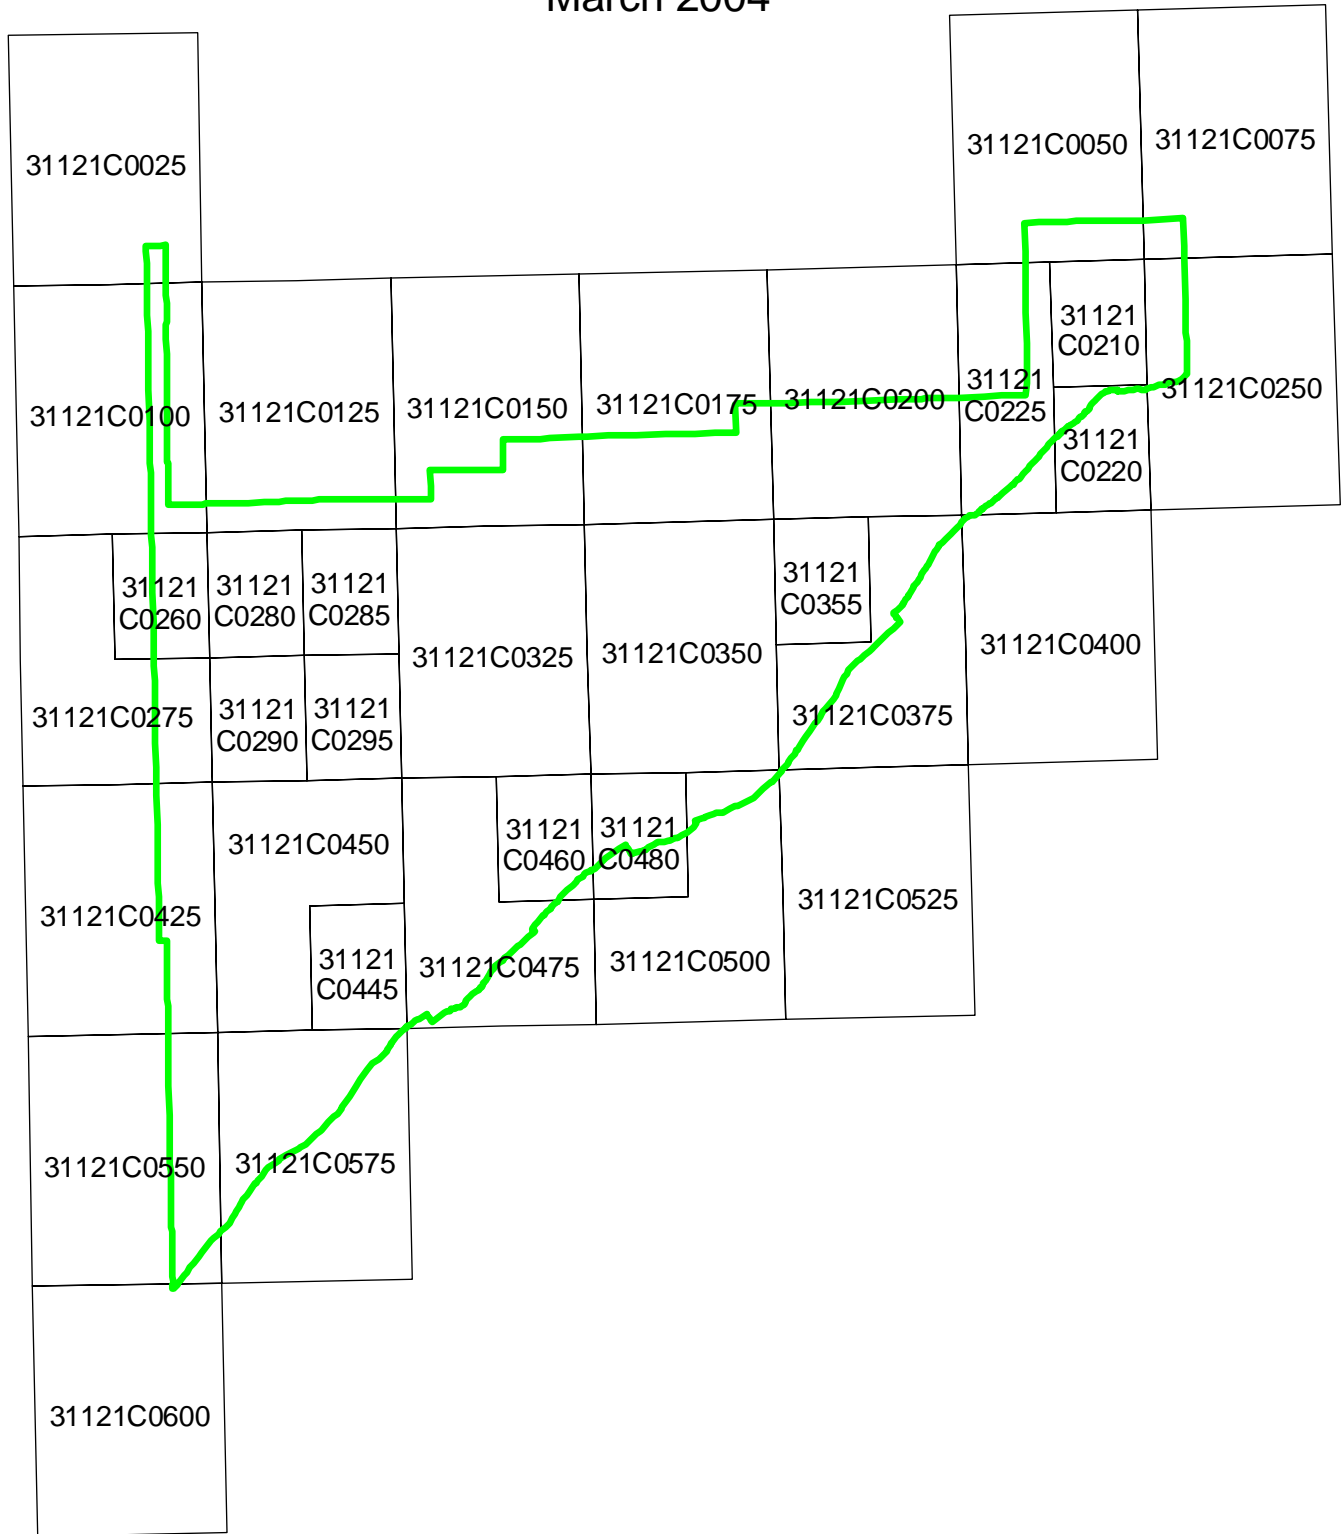

Proposed Panel Layout
Merrick County, Nebraska
Map Modernization Business Plan
March 2004

Legend

- County Boundary
- Proposed Panel Layout