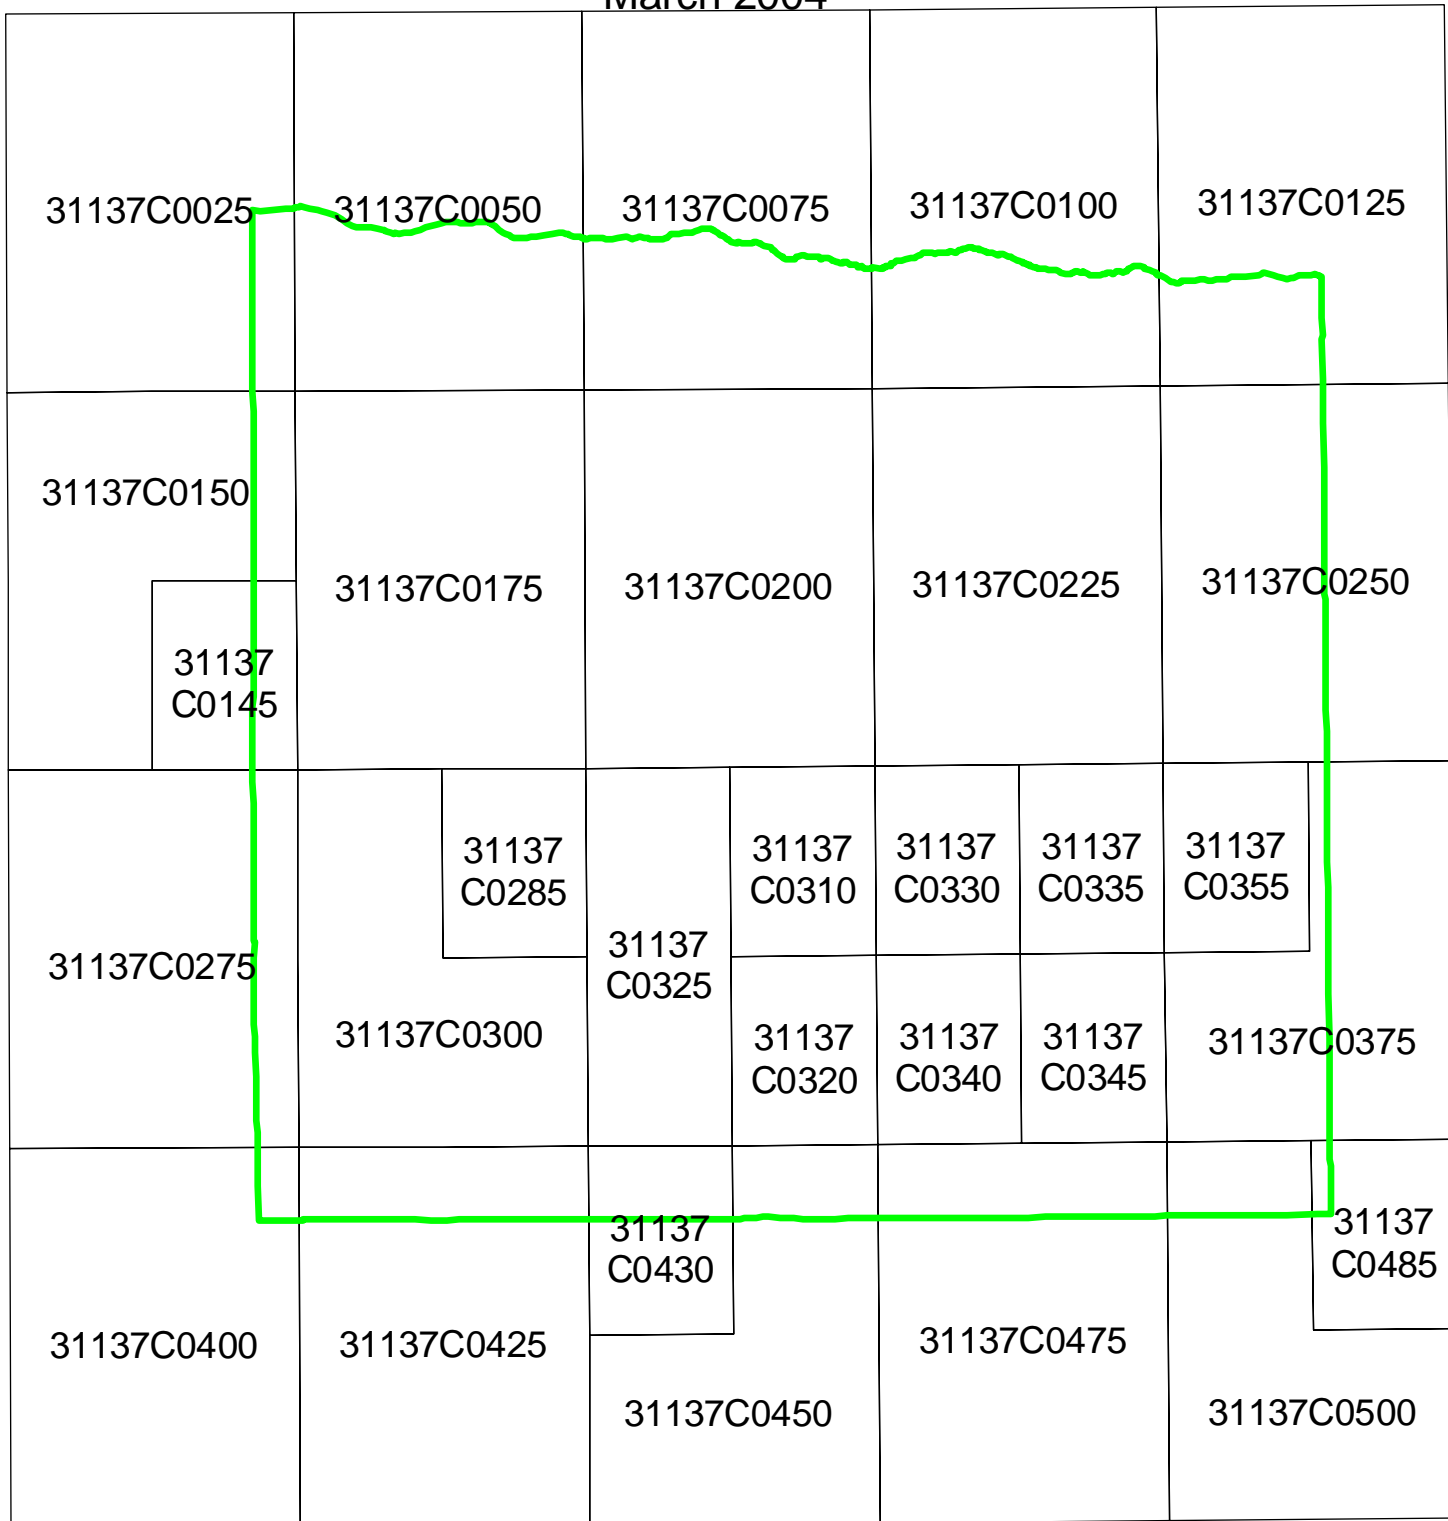

Proposed Panel Layout
Phelps County, Nebraska
Map Modernization Business Plan
March 2004

Legend

- County Boundary
- Proposed Panel Layout